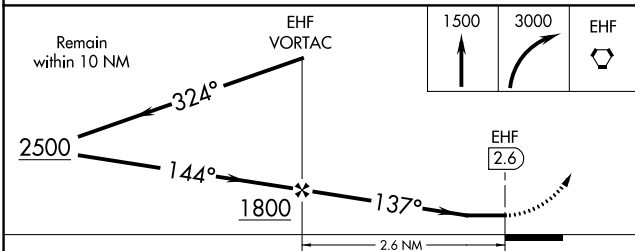

VORTAC EHF 115.4 Chan 101	APP CRS 137°	Rwy Idg TDZE Apt Elev	N/A N/A 507
---	------------------------	-----------------------------	--

VOR-A

MEADOWS FLD (BFL)

⚠ Circling not authorized northeast of Rwy 12L-30R.

MISSED APPROACH: Climb to 1500 then climbing right turn to 3000 direct EHF VORTAC and hold, continue climb-in-hold to 3000.

ATIS 118.6	BAKERSFIELD APP CON ★ 118.8 284.625 (SOUTH) 118.9 270.3 (NORTH)	BAKERSFIELD TOWER ★ 118.1 (CTAF) 257.8	GND CON 121.7	UNICOM 122.95
----------------------	--	---	-------------------------	-------------------------

CATEGORY	A	B	C	D	FAF to MAP 2.6 NM					
ⓐ CIRCLING	1000-1	493 (500-1)	1000-1½ 493 (500-1½)	1060-2 553 (600-2)	Knots	60	90	120	150	180
					Min:Sec	2:36	1:44	1:18	1:02	0:52

SW-3, 31 OCT 2024 to 28 NOV 2024