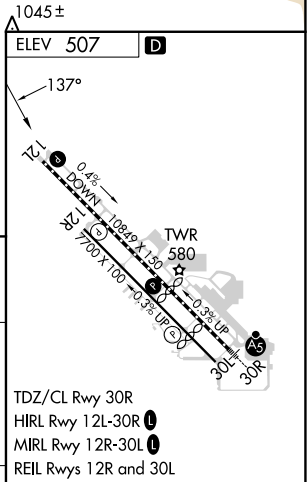

VORTAC EHF 115.4 Chan 101	APP CRS 137°	Rwy Idg TDZE Apt Elev	N/A N/A 507
---	------------------------	-----------------------------	--

VOR-A

MEADOWS FLD (BFL)

⚠ Circling not authorized northeast of Rwy 12L-30R.

MISSED APPROACH: Climb to 1500 then climbing right turn to 3000 direct EHF VORTAC and hold, continue climb-in-hold to 3000.

ATIS 118.6	BAKERSFIELD APP CON ★ 118.8 284.625 (SOUTH) 118.9 270.3 (NORTH)	BAKERSFIELD TOWER ★ 118.1 (CTAF) 257.8	GND CON 121.7	UNICOM 122.95
----------------------	--	---	-------------------------	-------------------------

CATEGORY	A	B	C	D	FAF to MAP 2.6 NM					
ⓐ CIRCLING	1000-1	493 (500-1)	1000-1½ 493 (500-1½)	1060-2 553 (600-2)	Knots	60	90	120	150	180
					Min:Sec	2:36	1:44	1:18	1:02	0:52

SW-3, 31 OCT 2024 to 28 NOV 2024