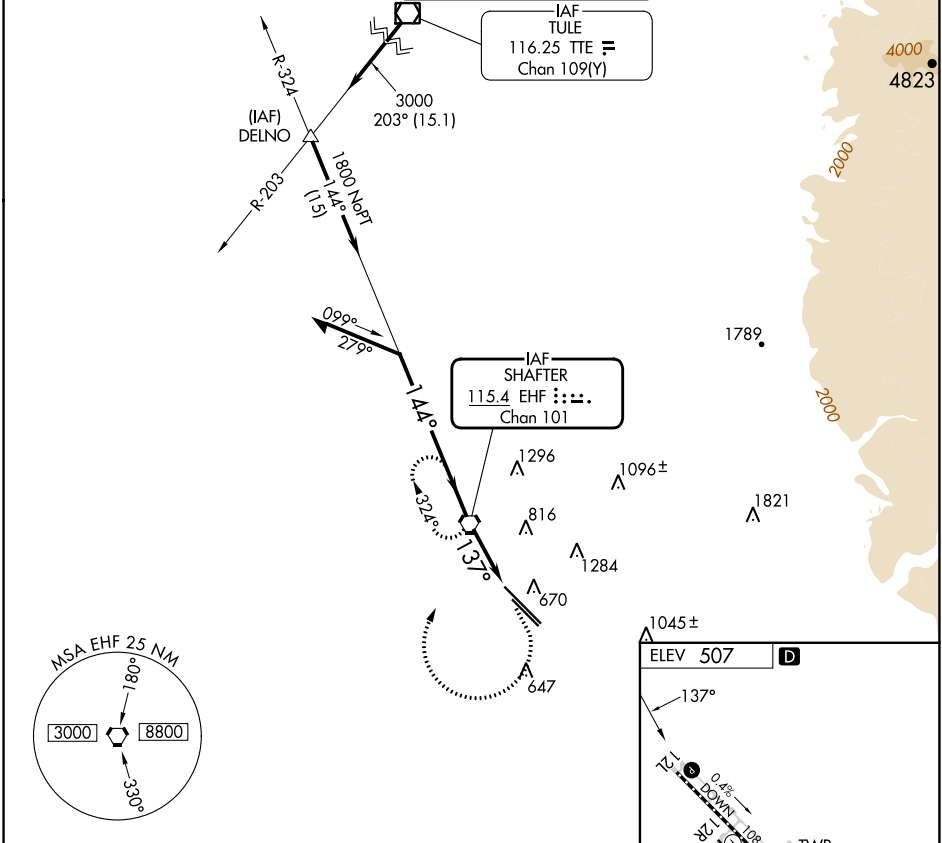

VORTAC EHF 115.4 Chan 101	APP CRS 137°	Rwy Idg TDZE Apt Elev	N/A N/A 507
---	------------------------	-----------------------------	--

VOR-A

MEADOWS FLD (BFL)

⚠ Circling not authorized northeast of Rwy 12L-30R.

MISSED APPROACH: Climb to 1500 then climbing right turn to 3000 direct EHF VORTAC and hold, continue climb-in-hold to 3000.

ATIS 118.6	BAKERSFIELD APP CON ★ 118.8 284.625 (SOUTH) 118.9 270.3 (NORTH)	BAKERSFIELD TOWER ★ 118.1 (CTAF) 257.8	GND CON 121.7	UNICOM 122.95
----------------------	--	---	-------------------------	-------------------------

CATEGORY	A	B	C	D	FAF to MAP 2.6 NM					
ⓐ CIRCLING	1000-1	493 (500-1)	1000-1½ 493 (500-1½)	1060-2 553 (600-2)	Knots	60	90	120	150	180
					Min:Sec	2:36	1:44	1:18	1:02	0:52

SW-3, 31 OCT 2024 to 28 NOV 2024

SW-3, 31 OCT 2024 to 28 NOV 2024