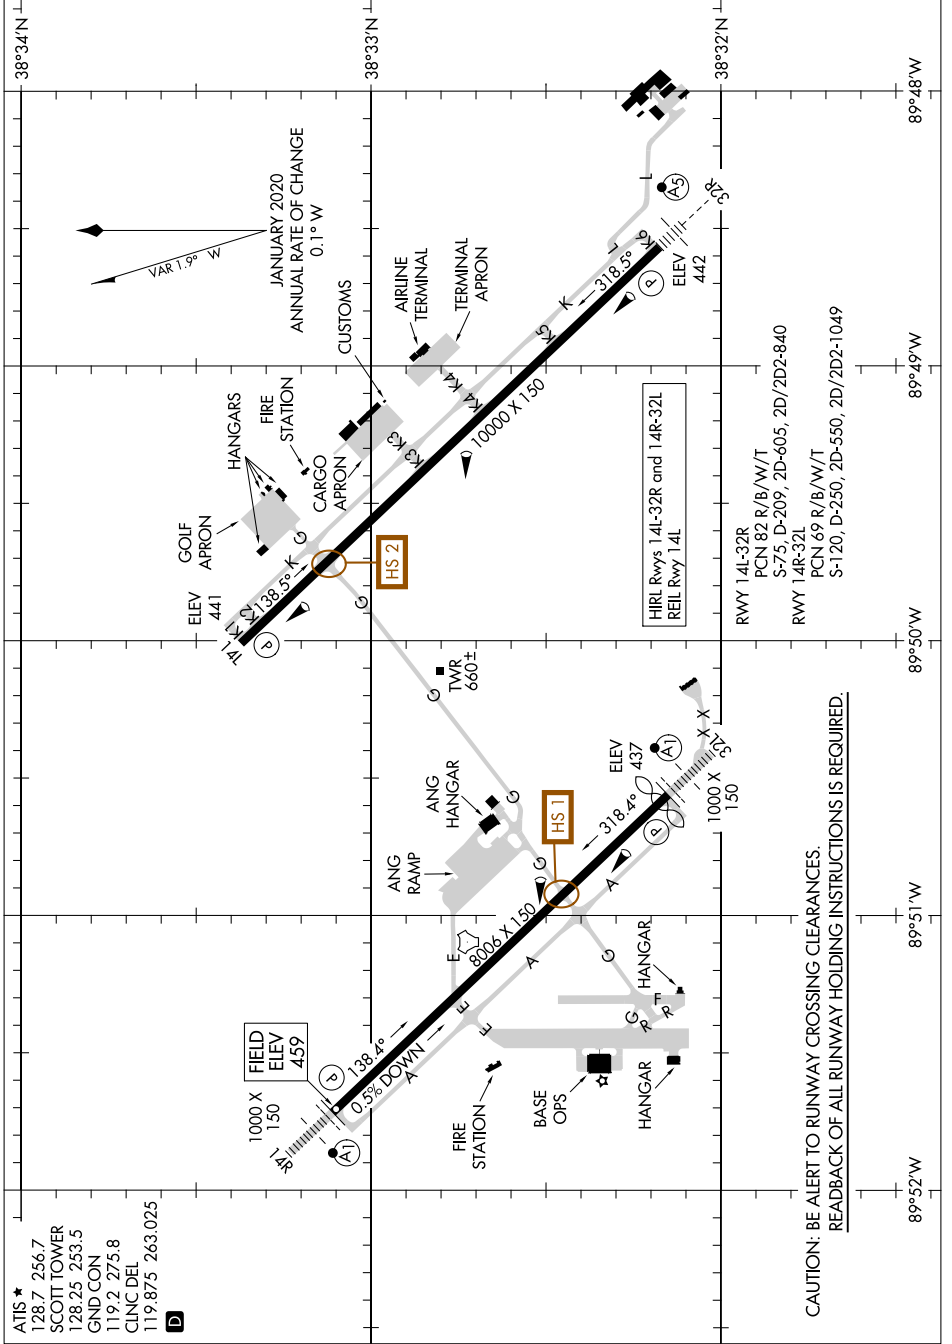

23334

AIRPORT DIAGRAM

SCOTT AFB/MIDAMERICA ST LOUIS (BLV)
AL-46 (FAA)
BELLEVILLE, ILLINOIS

EC-3, 31 OCT 2024 to 28 NOV 2024

CAUTION: BE ALERT TO RUNWAY CROSSING CLEARANCES.
REARBACK OF ALL RUNWAY HOLDING INSTRUCTIONS IS REQUIRED.

AIRPORT DIAGRAM

23334

BELLEVILLE, ILLINOIS
SCOTT AFB/MIDAMERICA ST LOUIS (BLV)

EC-3, 31 OCT 2024 to 28 NOV 2024