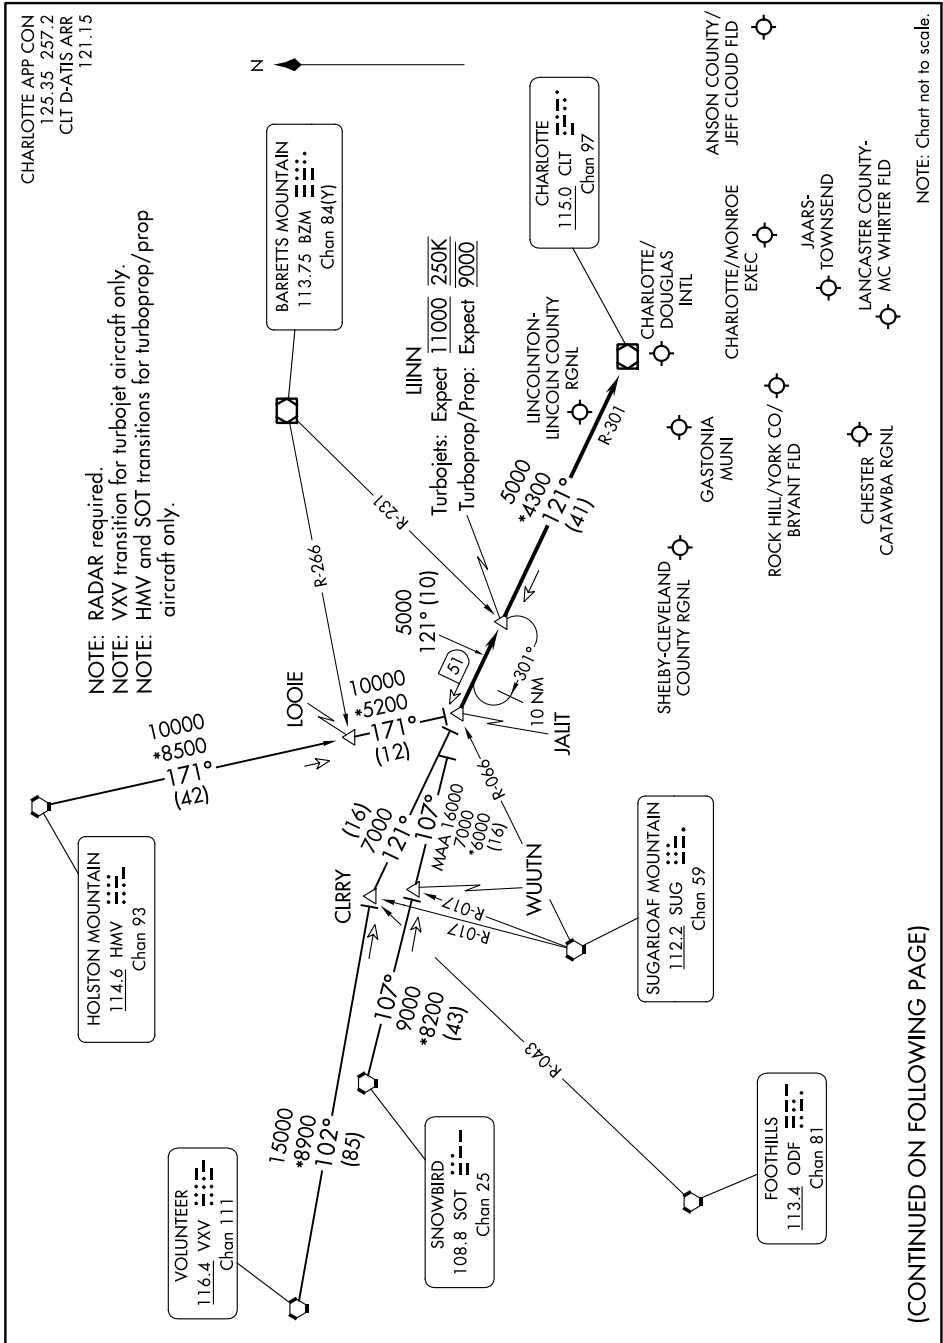

# LIINN THREE ARRIVAL

CHARLOTTE, NORTH CAROLINA

SE-2, 31 OCT 2024 to 28 NOV 2024

(CONTINUED ON FOLLOWING PAGE)

# LIINN THREE ARRIVAL

CHARLOTTE, NORTH CAROLINA

SE-2, 31 OCT 2024 to 28 NOV 2024

NOTE: Chart not to scale.