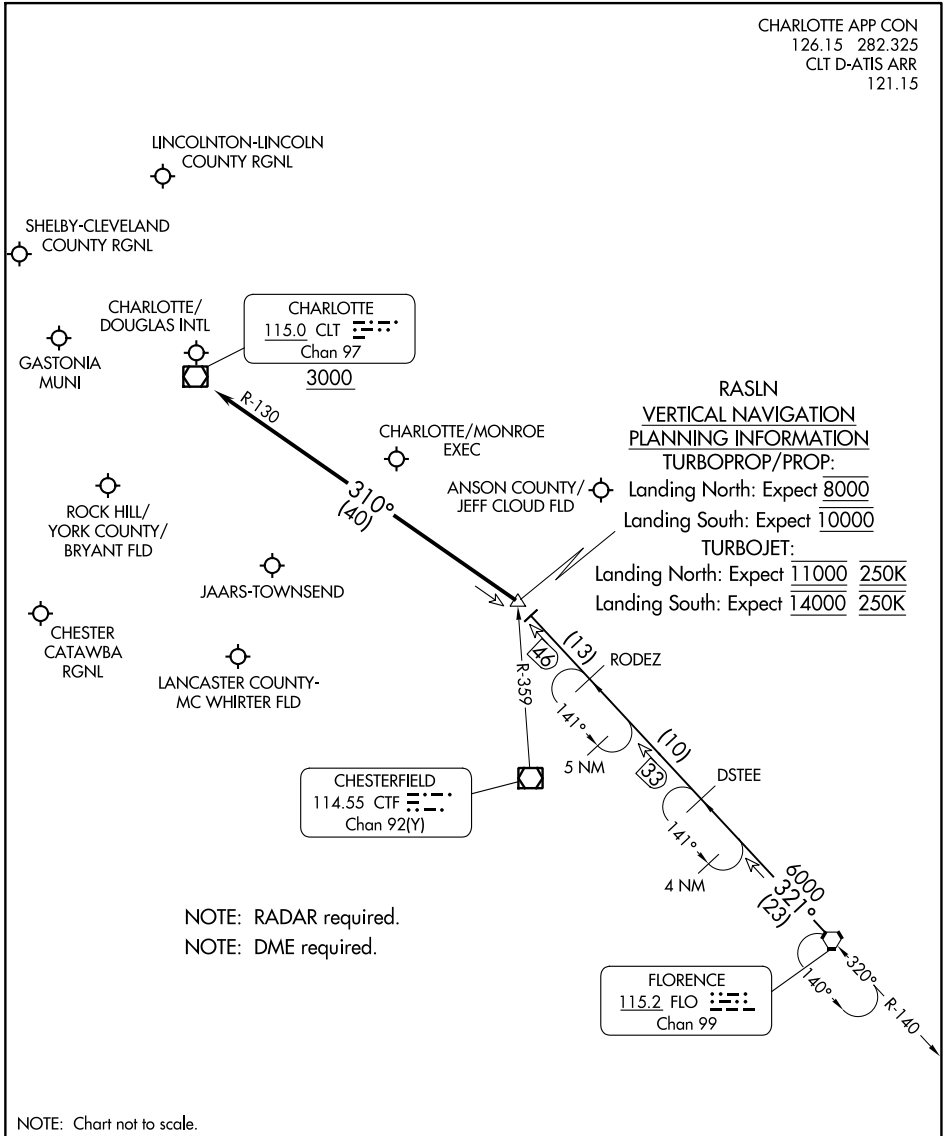

RASLN THREE ARRIVAL

CHARLOTTE, NORTH CAROLINA

CHARLOTTE APP CON
126.15 282.325
CLT D-ATIS ARR
121.15

ARRIVAL ROUTE DESCRIPTION

FLORENCE TRANSITION (FLO.RASLN3): From over FLO VORTAC on FLO R-321 to RASLN INT. Thence

. . . . from RASLN on CLT R-130 to cross CLT VOR/DME at or above 3000. Expect RADAR vectors to destination airport or final approach course prior to CLT VOR/DME.

RASLN THREE ARRIVAL

CHARLOTTE, NORTH CAROLINA

SE-2, 31 OCT 2024 to 28 NOV 2024

SE-2, 31 OCT 2024 to 28 NOV 2024