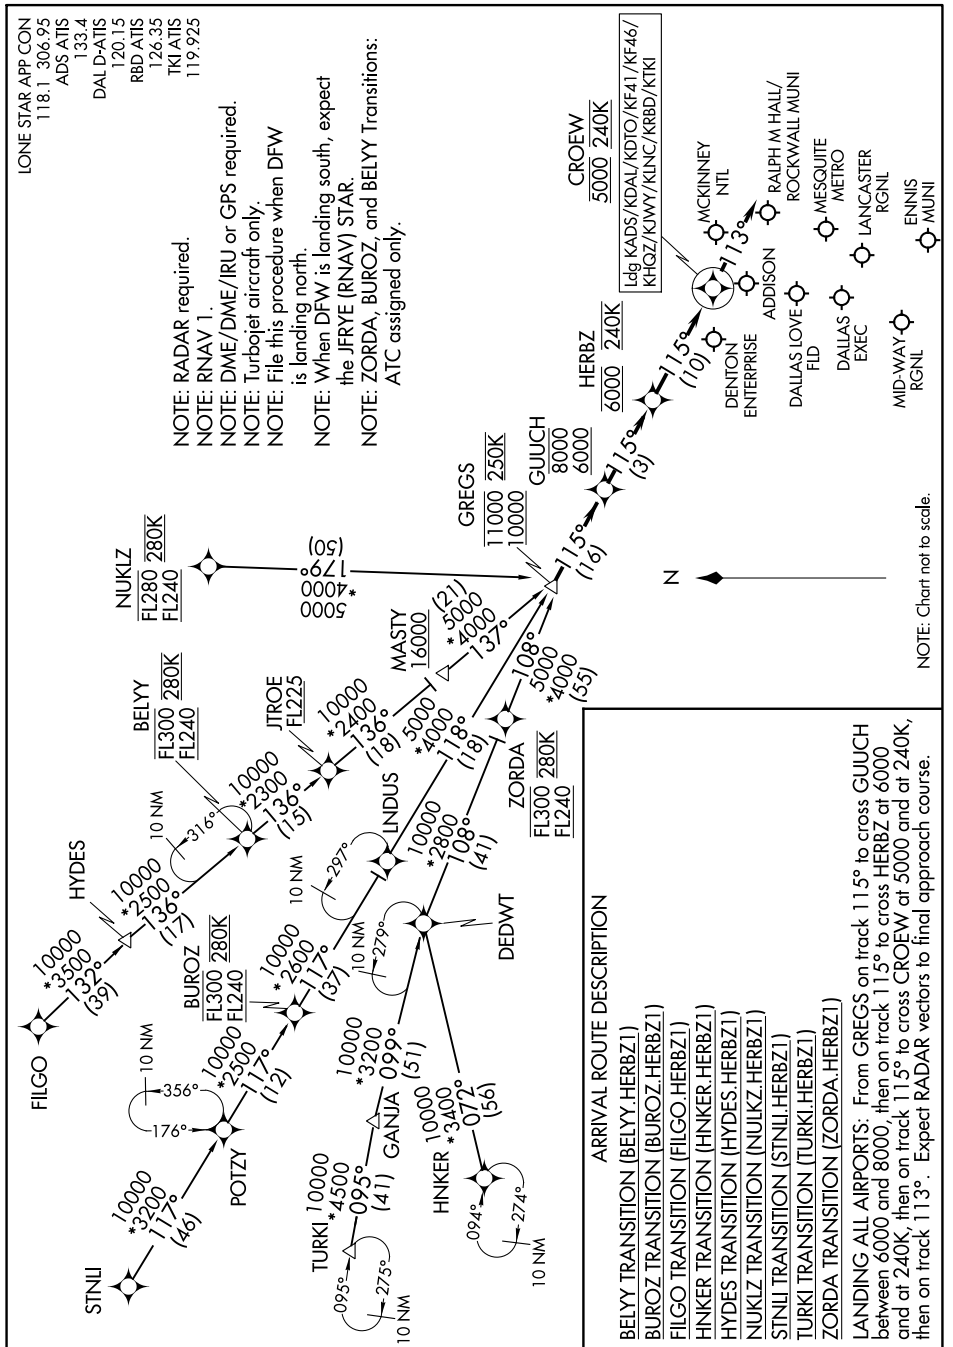

HERBZ ONE ARRIVAL (RNAV)

SC-2, 31 OCT 2024 to 28 NOV 2024

SC-2, 31 OCT 2024 to 28 NOV 2024

LONE STAR APP CON
118.1 306.95
ADS ATIS
133.4
DAL D-ATIS
120.15
RBD ATIS
126.35
TKI ATIS
119.925

NOTE: RADAR required.
NOTE: RNAV 1.
NOTE: DME/DME/IRU or GPS required.
NOTE: Turbojet aircraft only.
NOTE: File this procedure when DFW is landing north.
NOTE: When DFW is landing south, expect the JFRYE (RNAV) STAR.
NOTE: ZORDA, BUROZ, and BELYU Transitions: ATC assigned only.

Ldg KADS/KDAL/KDFO/KF41/KF46/
KHQZ/KIWW/KJNC/KRBD/KTKI

HERBZ ONE ARRIVAL (RNAV)