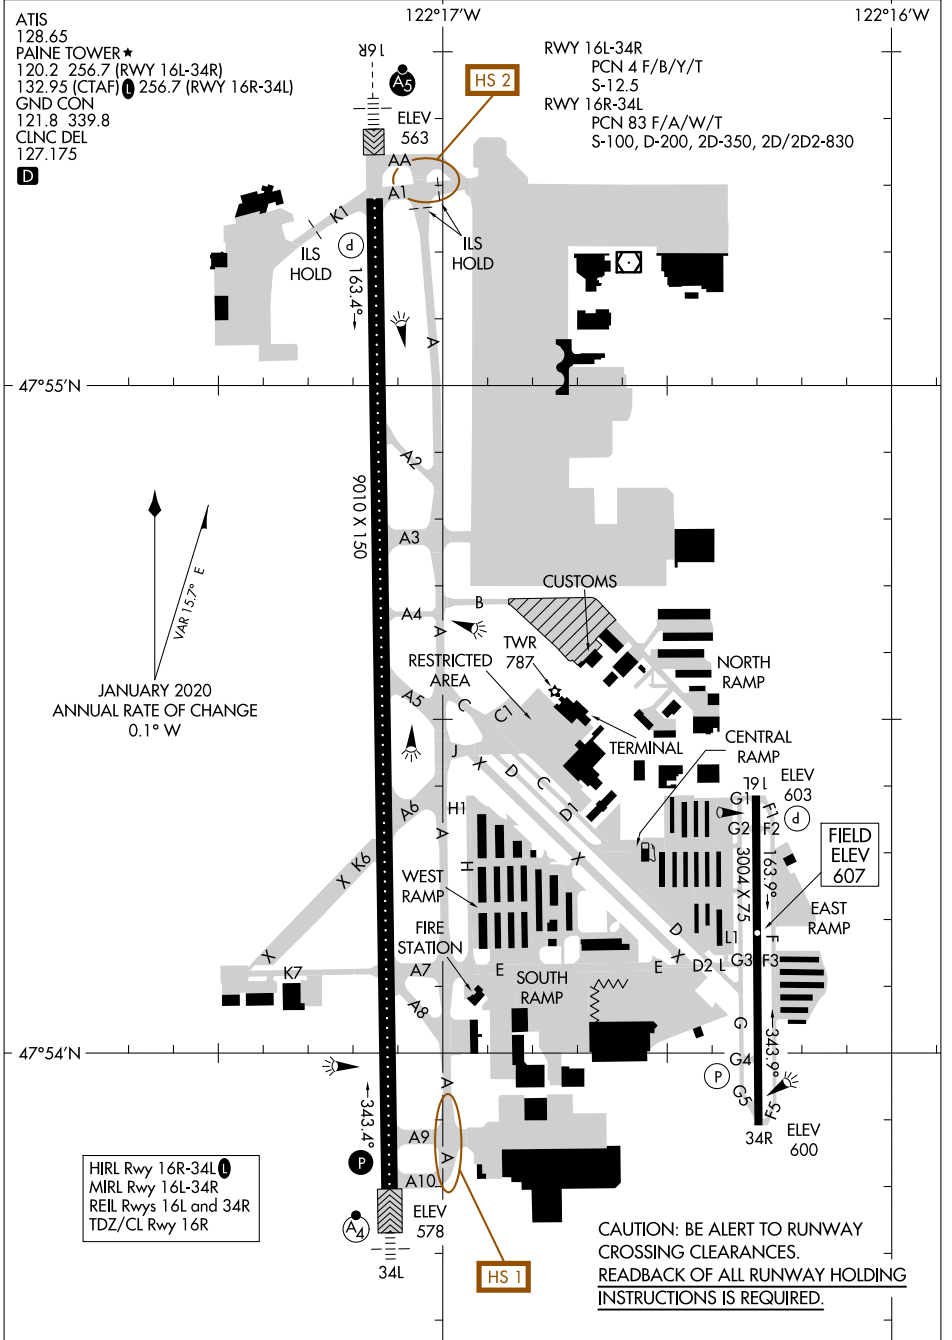

24305

AIRPORT DIAGRAM

SEATTLE PAINE FLD INTL (P.A.E)
EVERETT, WASHINGTON

NW-1, 31 OCT 2024 to 28 NOV 2024

NW-1, 31 OCT 2024 to 28 NOV 2024