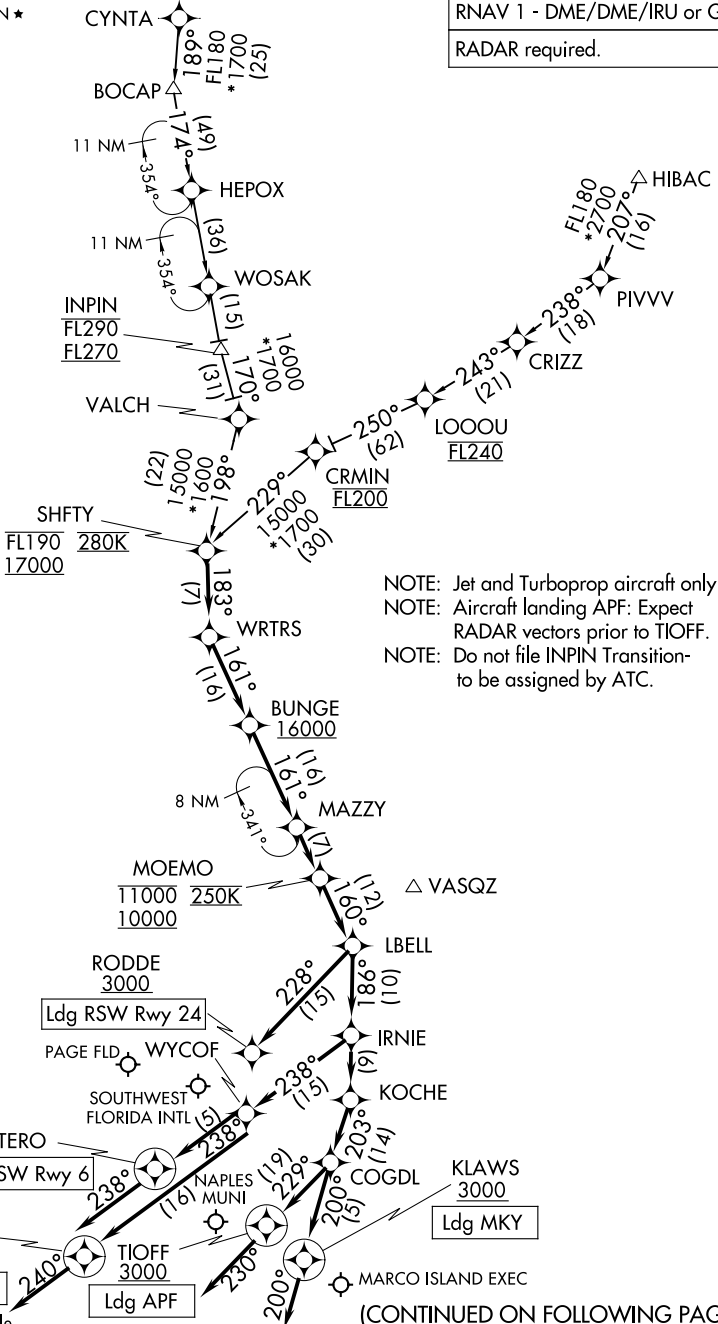

SHFTY SIX ARRIVAL (RNAV)

FORT MYERS, FLORIDA

FORT MYERS APP CON ★
 126.8
 APF ATIS
 134.225
 FMY ATIS
 123.725
 RSW D-ATIS
 124.65

RNAV 1 - DME/DME/IRU or GPS.
 RADAR required.

NOTE: Jet and Turboprop aircraft only.
 NOTE: Aircraft landing APF: Expect RADAR vectors prior to TIOFF.
 NOTE: Do not file INPIN Transition to be assigned by ATC.

NOTE: Chart not to scale.

(CONTINUED ON FOLLOWING PAGE)

SHFTY SIX ARRIVAL (RNAV)

FORT MYERS, FLORIDA