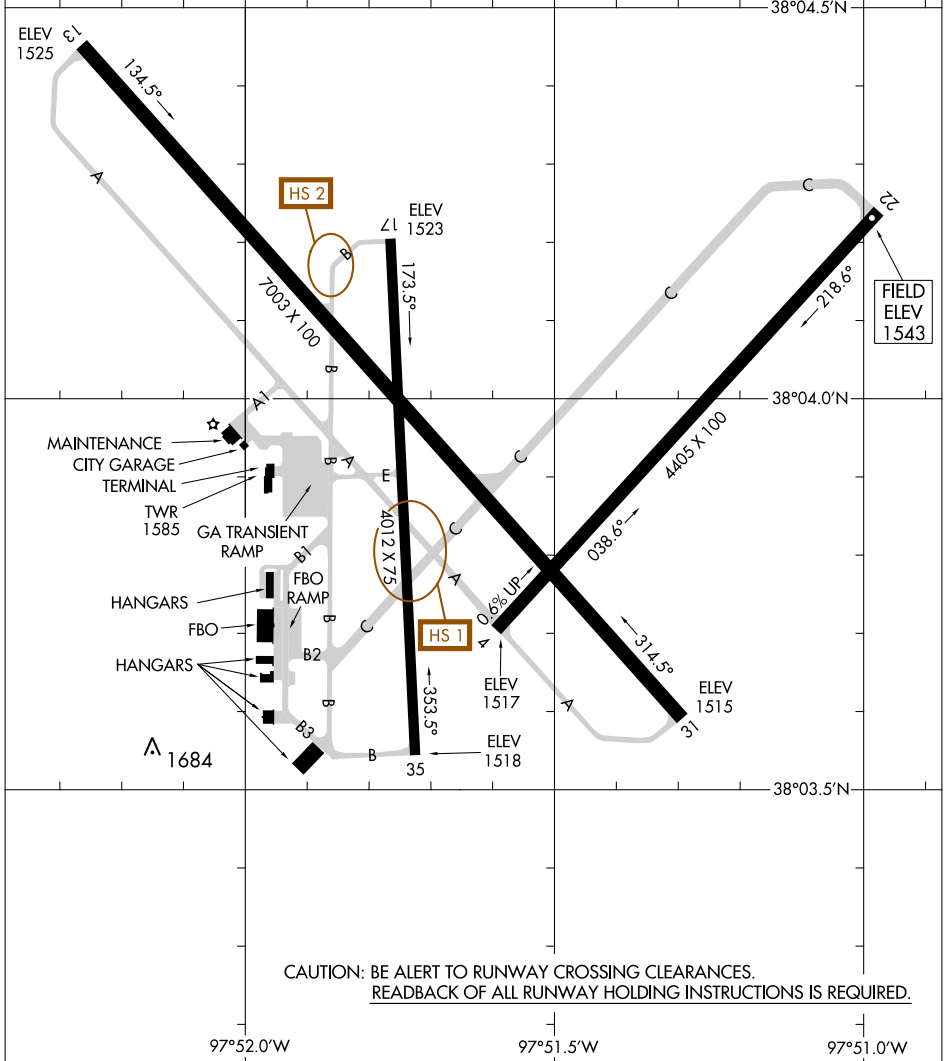

# AIRPORT DIAGRAM

HUTCHINSON RGNL (HUT)  
HUTCHINSON, KANSAS

AL-200 (FAA)

ATIS  
124.25  
HUTCHINSON TOWER ★  
118.5 363.0  
GND CON  
121.9

RWY 04-22  
S-42, D-52, 2D-76  
RWY 13-31  
PCN 17 F/D/X/T  
S-44, D-58, 2D-103  
RWY 17-35  
PCN 14 R/B/W/T  
S-43.5, D-58.5, 2D-76

NC-2, 31 OCT 2024 to 28 NOV 2024

NC-2, 31 OCT 2024 to 28 NOV 2024

CAUTION: BE ALERT TO RUNWAY CROSSING CLEARANCES.  
READBACK OF ALL RUNWAY HOLDING INSTRUCTIONS IS REQUIRED.