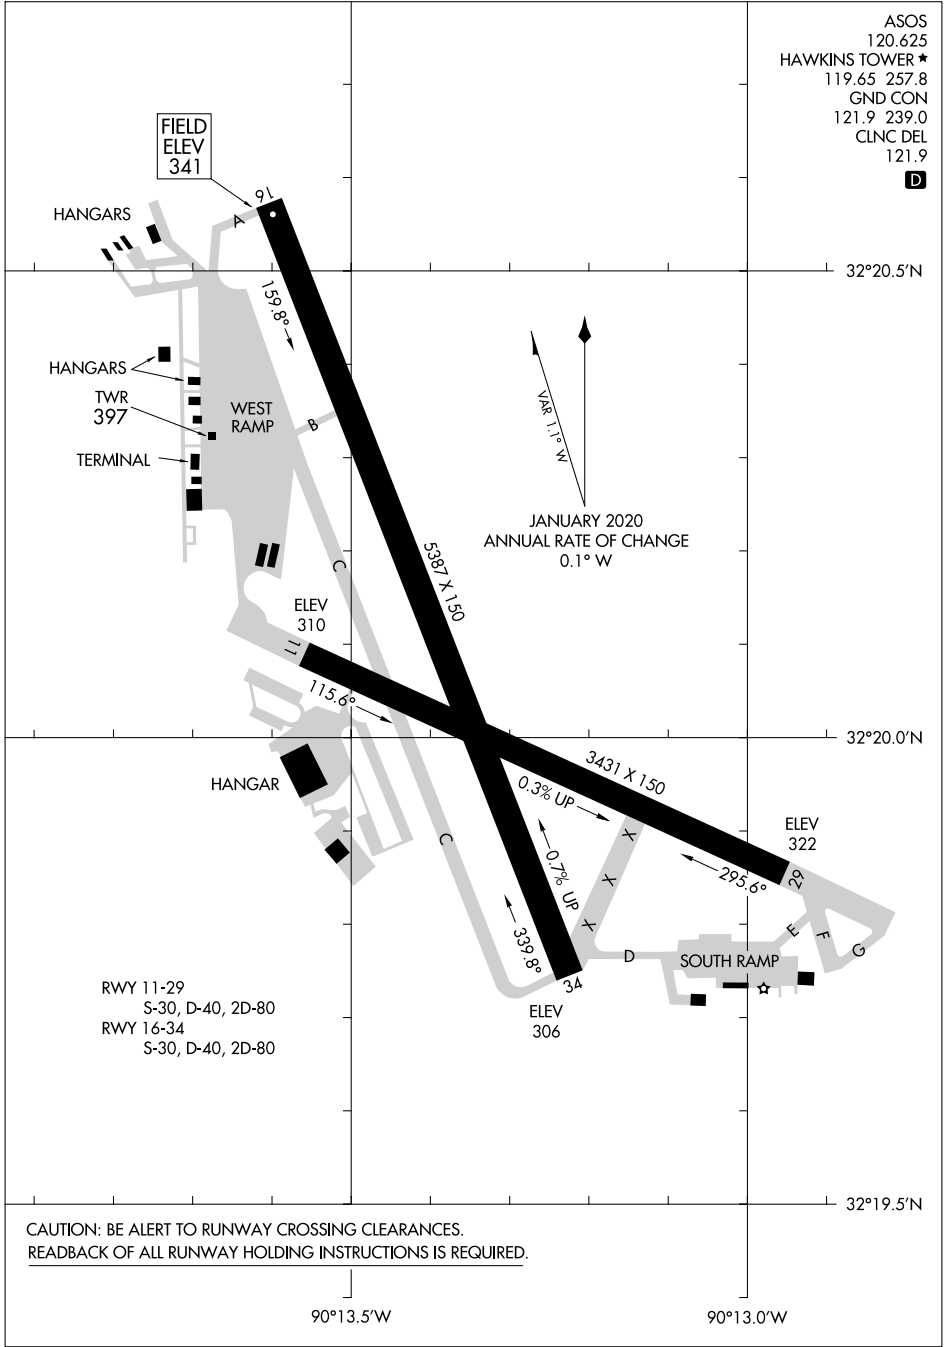

# AIRPORT DIAGRAM

AL-206 (FAA)

HAWKINS FLD (HKS)  
JACKSON, MISSISSIPPI

ASOS 120.625  
 HAWKINS TOWER ★ 119.65 257.8  
 GND CON 121.9 239.0  
 CLNC DEL 121.9

D

SC-4, 31 OCT 2024 to 28 NOV 2024

SC-4, 31 OCT 2024 to 28 NOV 2024

# AIRPORT DIAGRAM

JACKSON, MISSISSIPPI  
HAWKINS FLD (HKS)