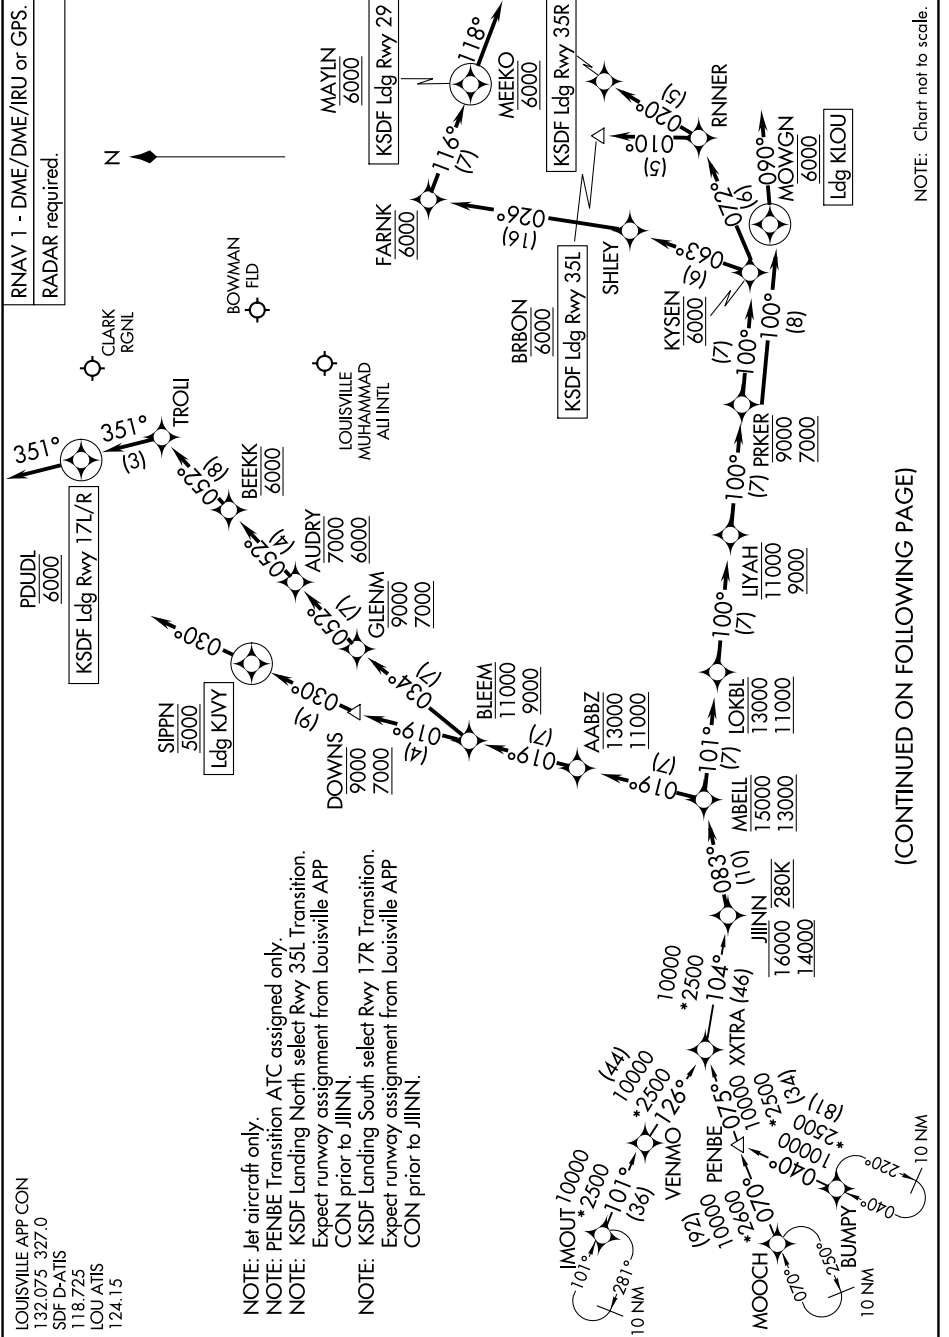

MBELL FIVE ARRIVAL (RNAV)

SE-1, 31 OCT 2024 to 28 NOV 2024

LOUISVILLE APP CON
 132.075 327.0
 SDF D-ATIS
 118.725
 LOU ATIS
 124.15

- NOTE: Jet aircraft only.
- NOTE: PENBE Transition ATC assigned only.
- NOTE: KSDF Landing North select Rwy 35L Transition. Expect runway assignment from Louisville APP CON prior to JIINN.
- NOTE: KSDF Landing South select Rwy 17R Transition. Expect runway assignment from Louisville APP CON prior to JIINN.

RNAV 1 - DME/DME/IRU or GPS.
 RADAR required.

NOTE: Chart not to scale.

(CONTINUED ON FOLLOWING PAGE)

SE-1, 31 OCT 2024 to 28 NOV 2024

MBELL FIVE ARRIVAL (RNAV)