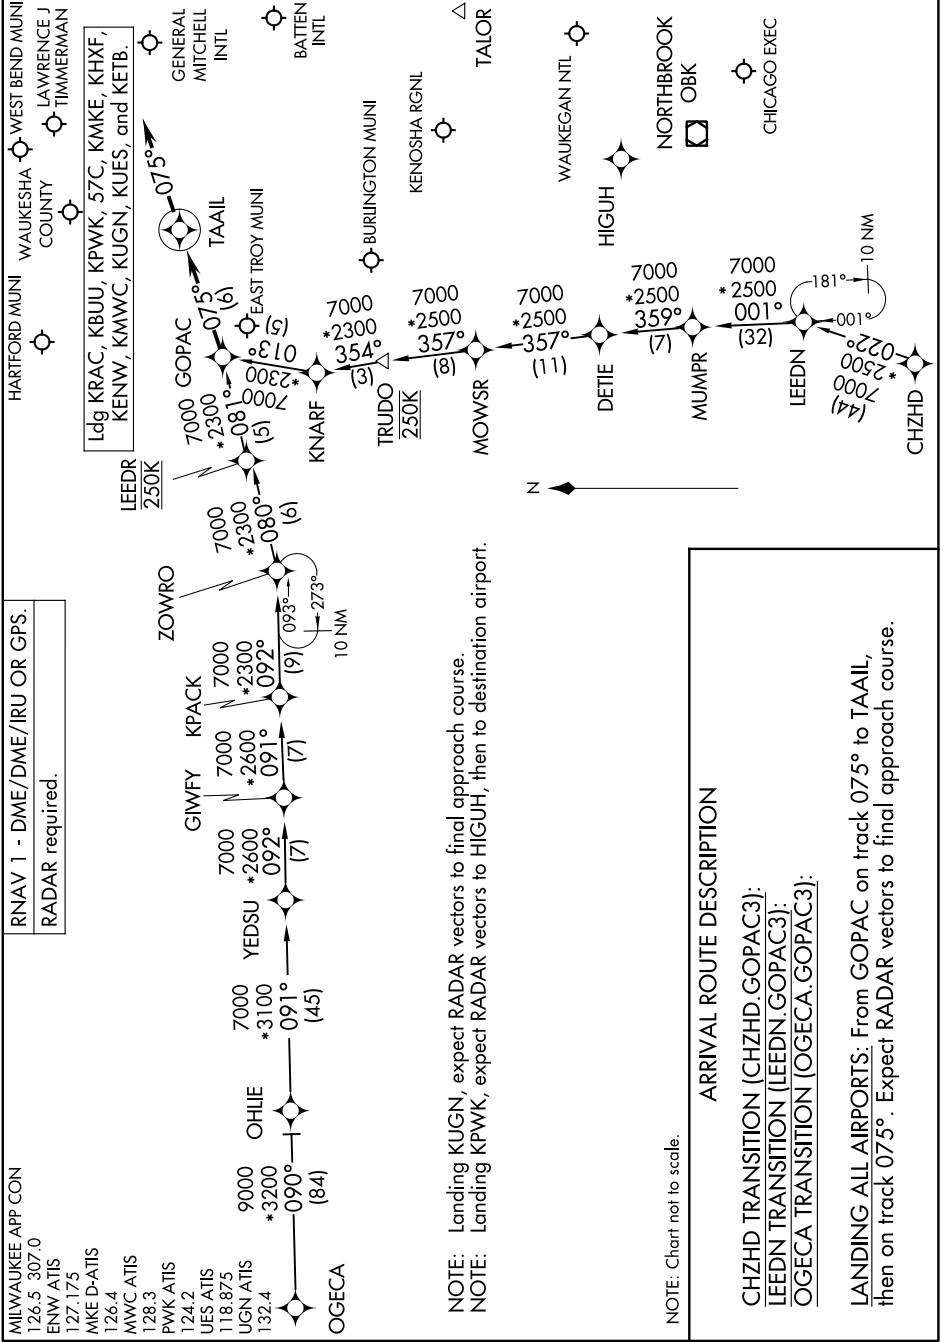

GOPAC THREE ARRIVAL(RNAV)

AL-262 (FAA)

MILWAUKEE, WISCONSIN

EC-3, 31 OCT 2024 to 28 NOV 2024

GOPAC THREE ARRIVAL(RNAV)

MILWAUKEE, WISCONSIN

NOTE: Landing KUGN, expect RADAR vectors to final approach course.
NOTE: Landing KPWK, expect RADAR vectors to destination airport.

ARRIVAL ROUTE DESCRIPTION

CHZHD TRANSITION (CHZHD.GOPAC3):
LEEDN TRANSITION (LEEDN.GOPAC3):
OGECA TRANSITION (OGECA.GOPAC3):

LANDING ALL AIRPORTS: From GOPAC on track 075° to TAAIL, then on track 075°. Expect RADAR vectors to final approach course.

EC-3, 31 OCT 2024 to 28 NOV 2024