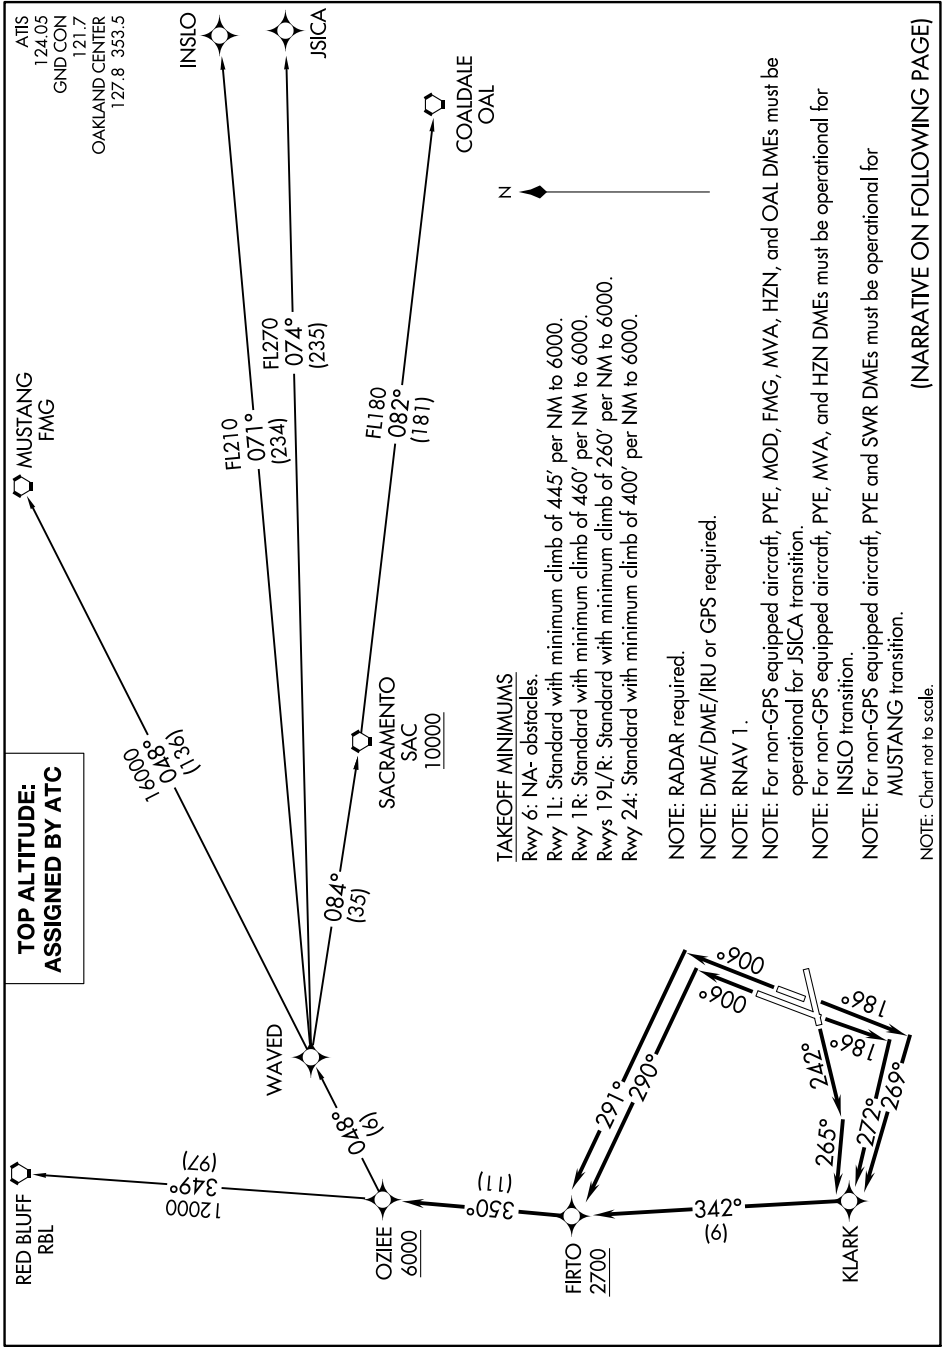

# OZIEE FOUR DEPARTURE (RNAV)

AL-281 (FAA)

NAPA COUNTY (APC)  
NAPA, CALIFORNIA

SW-2, 31 OCT 2024 to 28 NOV 2024

# OZIEE FOUR DEPARTURE (RNAV)

NAPA, CALIFORNIA  
NAPA COUNTY (APC)

SW-2, 31 OCT 2024 to 28 NOV 2024