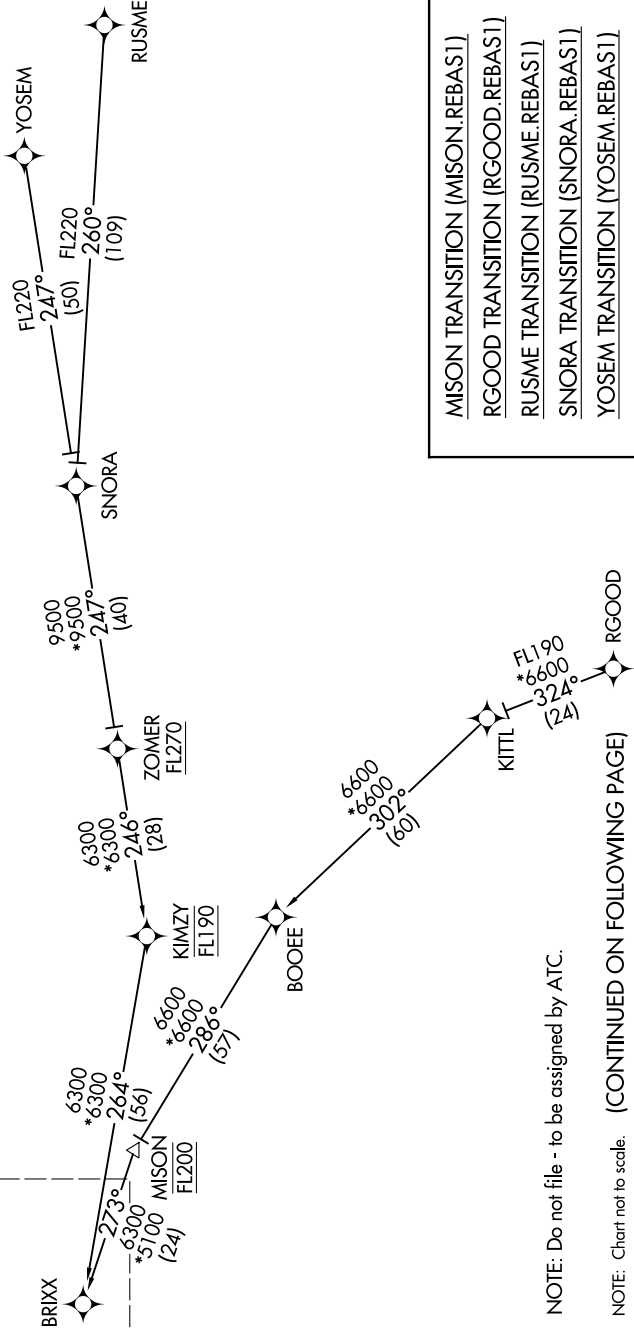

REBAS ONE ARRIVAL (RNAV) Transition Routes

NAPA, CALIFORNIA

SW-2, 31 OCT 2024 to 28 NOV 2024

RNAV 1 - DME/DME/IRU or GPS.
RADAR required.

See following page for arrival routes.

- OAKLAND CENTER
127.8 353.5
- APC ATIS
124.05
- STS ATIS
120.55
- APC GND CON
121.7
- STS GND CON
121.9
- NAPA TOWER ★
118.7 257.8
- SANTA ROSA TOWER ★
118.5 363.0

- MISON TRANSITION (MISON.REBAS1)
- RGOOD TRANSITION (RGOOD.REBAS1)
- RUSME TRANSITION (RUSME.REBAS1)
- SNORA TRANSITION (SNORA.REBAS1)
- YOSEM TRANSITION (YOSEM.REBAS1)

NOTE: Do not file - to be assigned by ATC.

NOTE: Chart not to scale. (CONTINUED ON FOLLOWING PAGE)

SW-2, 31 OCT 2024 to 28 NOV 2024

REBAS ONE ARRIVAL (RNAV) Transition Routes

NAPA, CALIFORNIA