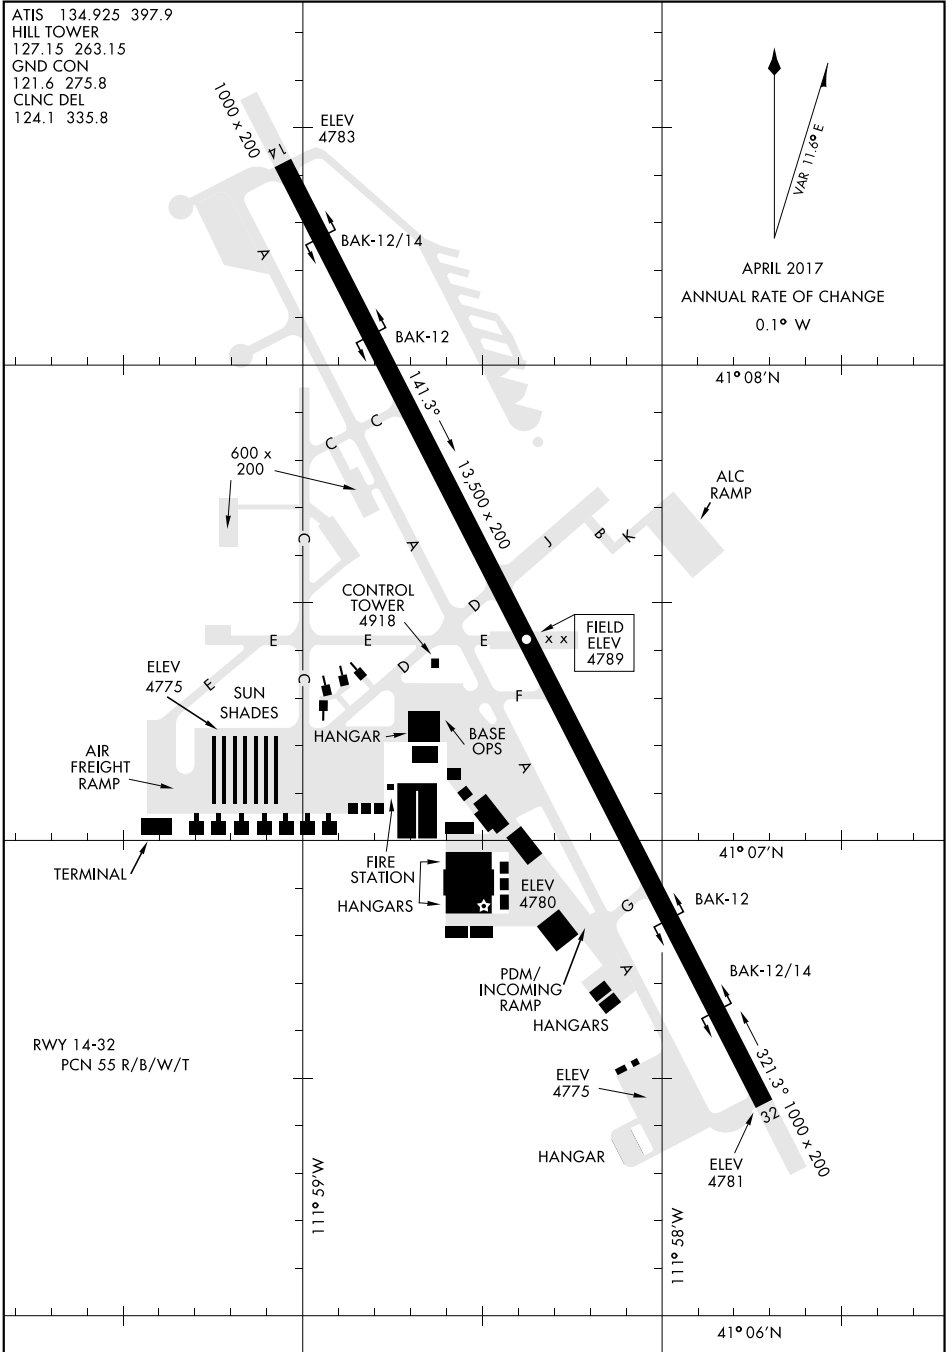

# AIRPORT DIAGRAM

AFD-296 [USAF]

HILL AFB (KHIF)

OGDEN, UTAH

ATIS 134.925 397.9  
 HILL TOWER  
 127.15 263.15  
 GND CON  
 121.6 275.8  
 CLNC DEL  
 124.1 335.8

APRIL 2017  
 ANNUAL RATE OF CHANGE  
 0.1° W

SW-4, 31 OCT 2024 to 28 NOV 2024

SW-4, 31 OCT 2024 to 28 NOV 2024