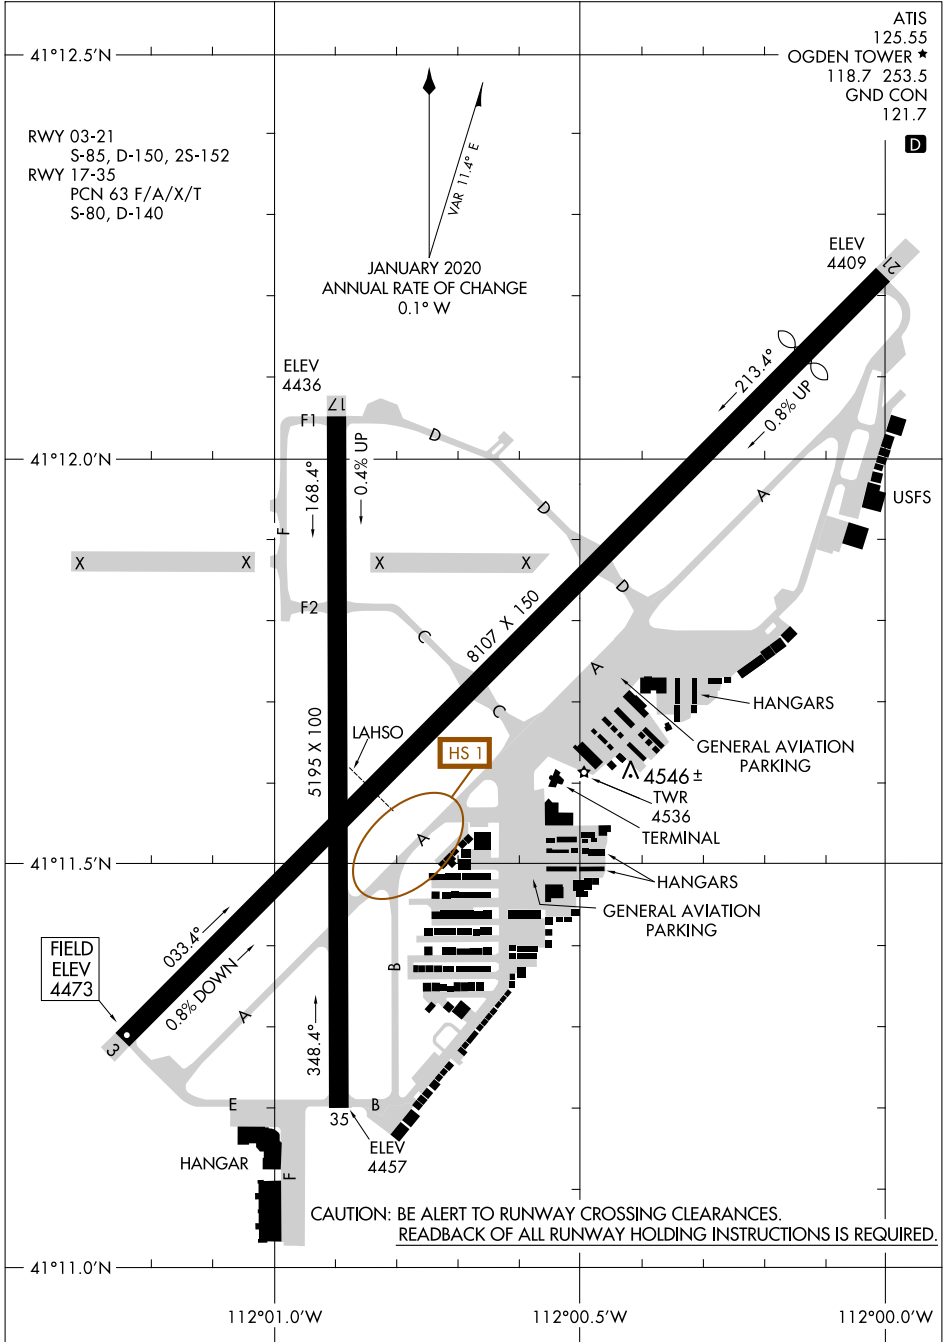

23110
AIRPORT DIAGRAM

AL-297 (FAA)

OGDEN-HINCKLEY (OGD)
OGDEN, UTAH

SW-4, 31 OCT 2024 to 28 NOV 2024

SW-4, 31 OCT 2024 to 28 NOV 2024

AIRPORT DIAGRAM
23110

OGDEN, UTAH
OGDEN-HINCKLEY (OGD)