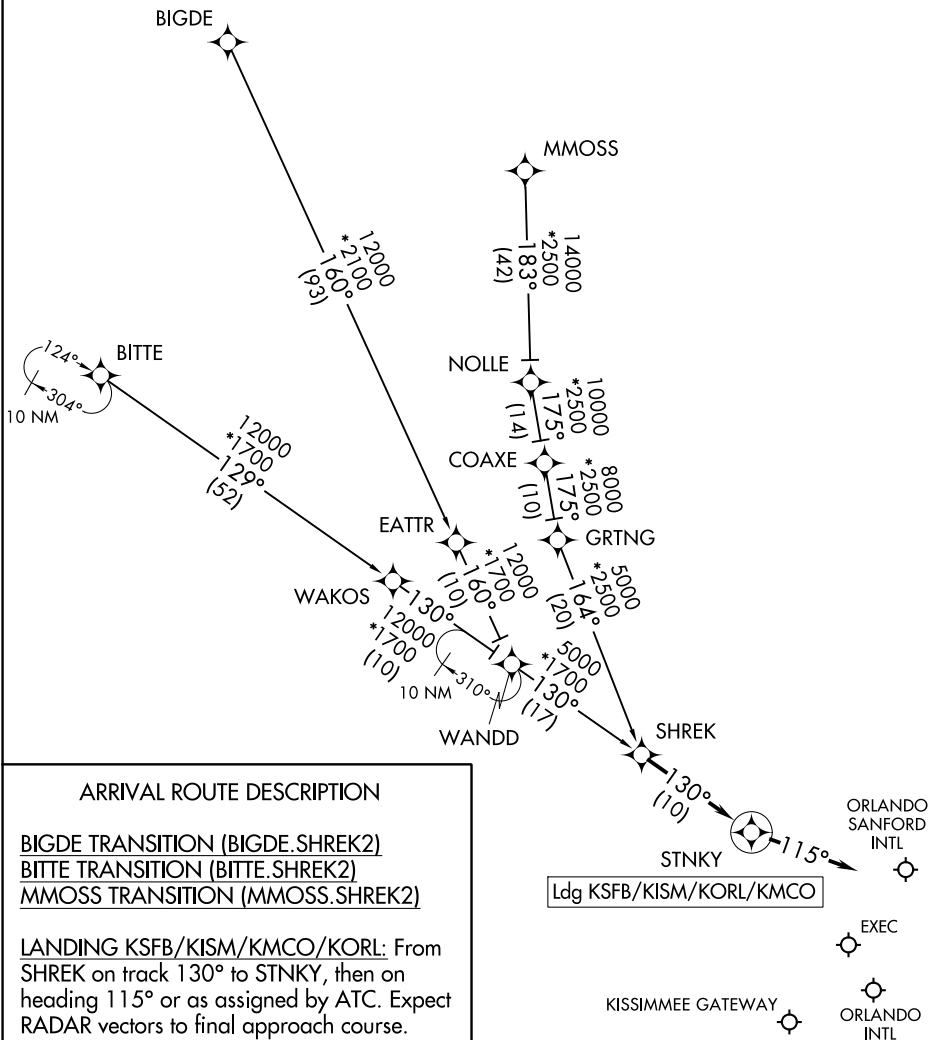

# SHREK TWO ARRIVAL (RNAV)

ORLANDO, FLORIDA

RNAV 1 - DME/DME/IRU or GPS.

RADAR required.

ORLANDO APP CON 134.05 339.8  
 JACKSONVILLE APP CON 128.675 263.05  
 ISM ATIS 128.775  
 MCO D-ATIS ARR 121.25  
 ORL ATIS 127.25  
 SFB ATIS 125.975

NOTE: Jets landing ISM and ORL, ATC assigned only.  
 NOTE: Turboprops and props only landing MCO.  
 NOTE: Landing all airports, expect RADAR vectors after STNKY.

SE-3, 31 OCT 2024 to 28 NOV 2024

SE-3, 31 OCT 2024 to 28 NOV 2024

# SHREK TWO ARRIVAL (RNAV)

ORLANDO, FLORIDA