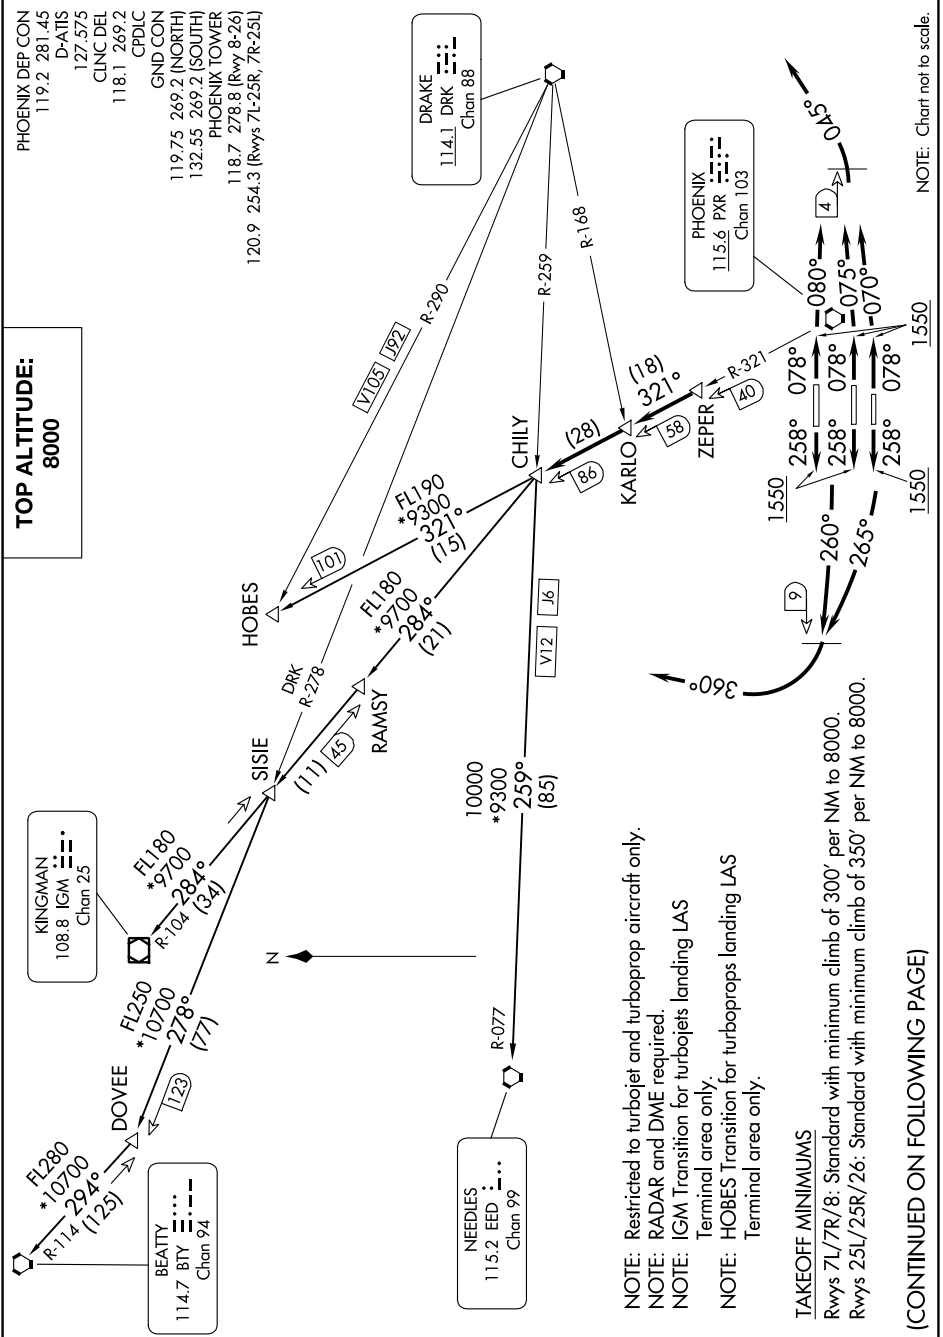

CHILY FOUR DEPARTURE

AL-322 (FAA)

PHOENIX SKY HARBOR INTL (PHX)
PHOENIX, ARIZONA

SW-4, 31 OCT 2024 to 28 NOV 2024

CHILY FOUR DEPARTURE

SW-4, 31 OCT 2024 to 28 NOV 2024