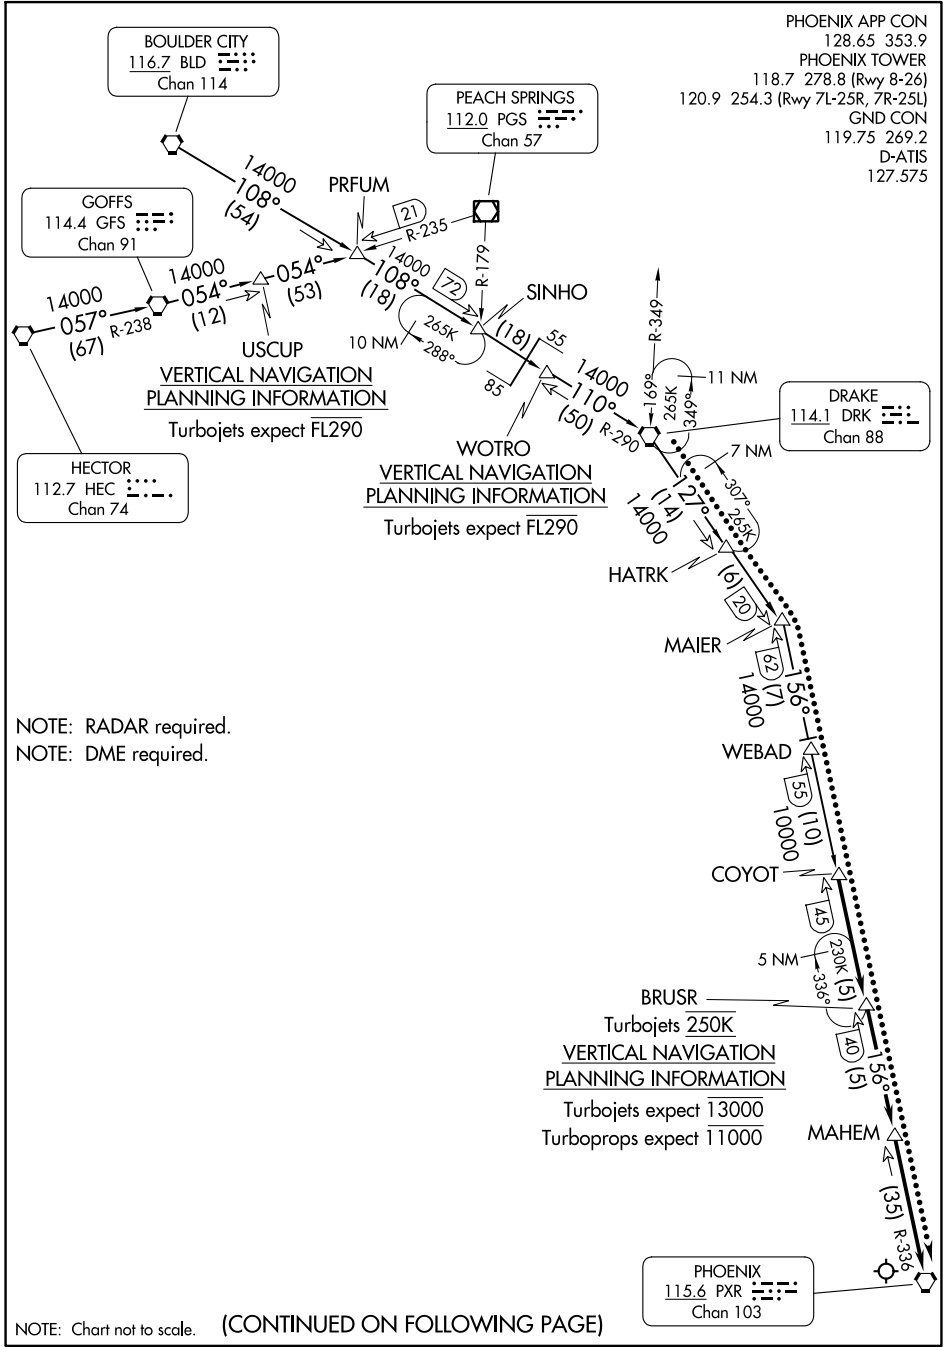

**(COYOT.COYOT5) 23334**  
**COYOT FIVE ARRIVAL**

AL-322 (FAA)

**PHOENIX SKY HARBOR INTL (PHX)**  
 PHOENIX, ARIZONA

PHOENIX APP CON 128.65 353.9  
 PHOENIX TOWER 118.7 278.8 (Rwy 8-26)  
 120.9 254.3 (Rwy 7L-25R, 7R-25L)  
 GND CON 119.75 269.2  
 D-ATIS 127.575

SW-4, 31 OCT 2024 to 28 NOV 2024

SW-4, 31 OCT 2024 to 28 NOV 2024

NOTE: RADAR required.  
 NOTE: DME required.

NOTE: Chart not to scale. (CONTINUED ON FOLLOWING PAGE)

**COYOT FIVE ARRIVAL**  
 (COYOT.COYOT5) 16JUL20