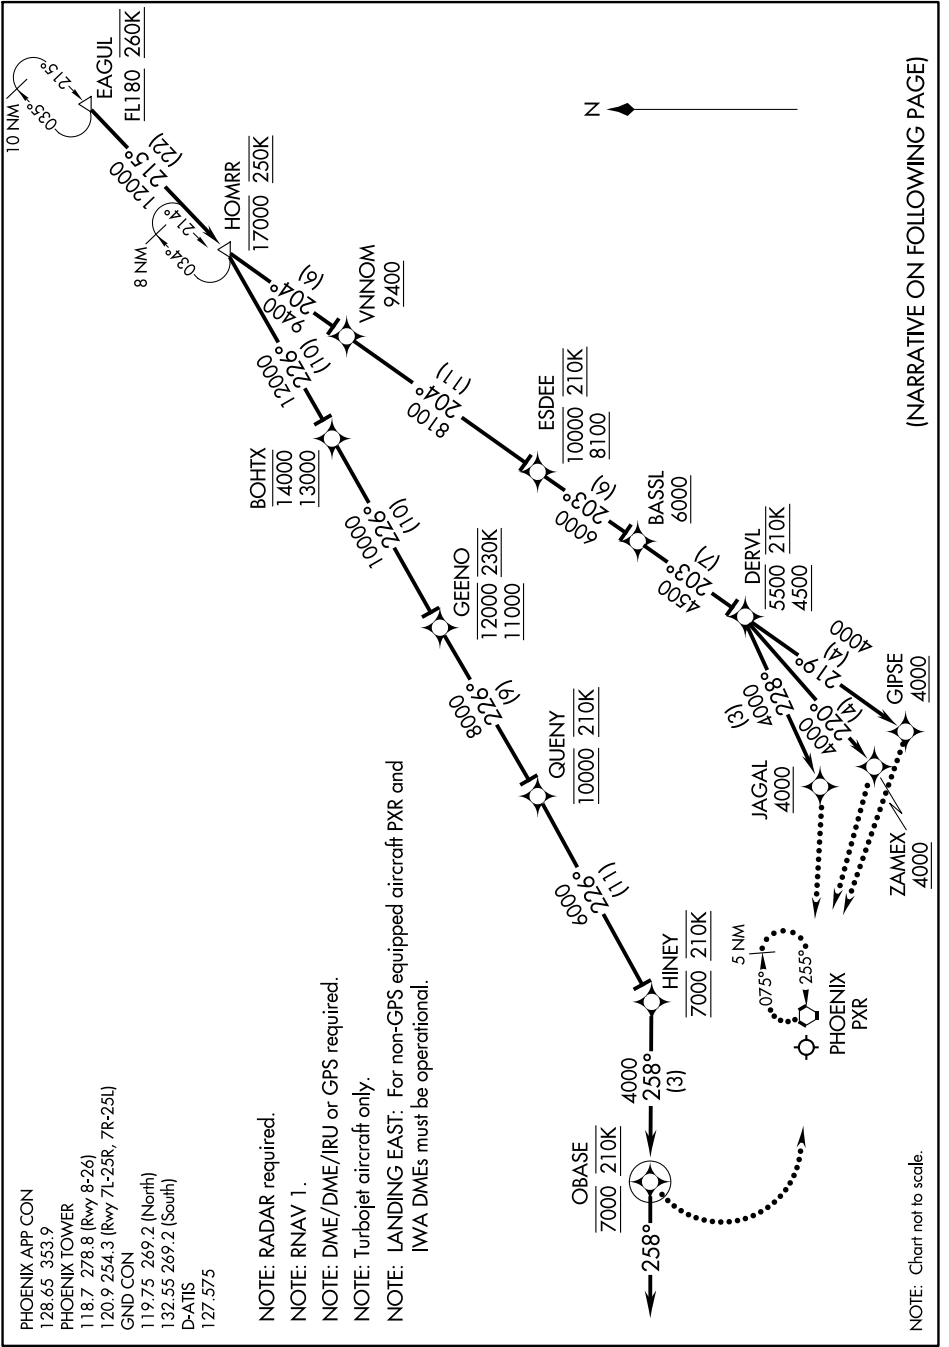

EAGUL SIX ARRIVAL (RNAV) Arrival Routes

SW-4, 31 OCT 2024 to 28 NOV 2024

(NARRATIVE ON FOLLOWING PAGE)

SW-4, 31 OCT 2024 to 28 NOV 2024

EAGUL SIX ARRIVAL (RNAV) Arrival Routes