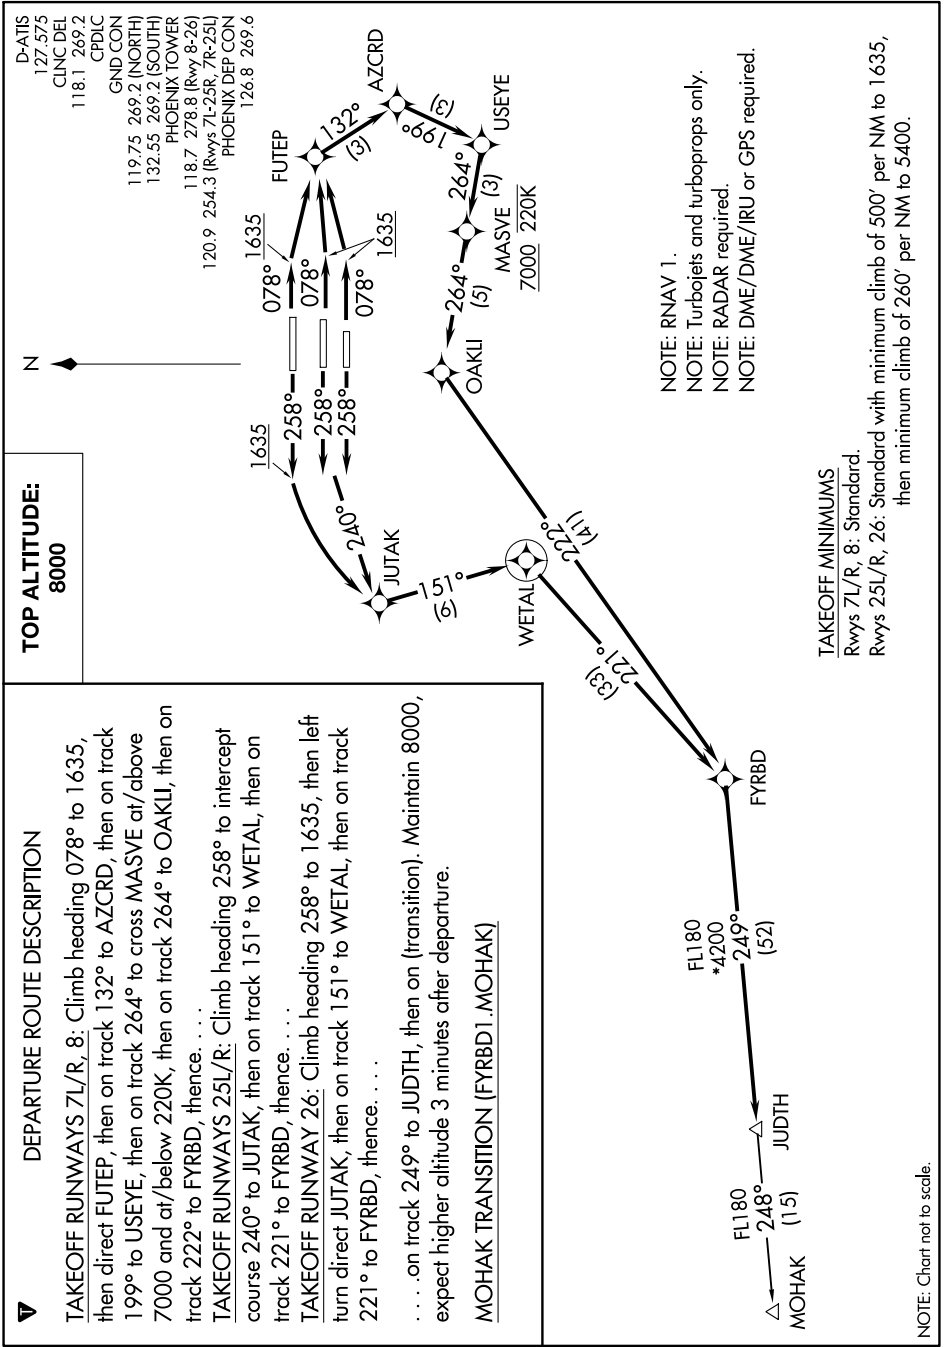

FYRBD ONE DEPARTURE (RNAV)

AL-322 (FAA)

PHOENIX SKY HARBOR INTL (PHX)
PHOENIX, ARIZONA

SW-4, 31 OCT 2024 to 28 NOV 2024

FYRBD ONE DEPARTURE (RNAV)

(FYRBD1.FYRBD) 24MAY18

PHOENIX, ARIZONA
PHOENIX SKY HARBOR INTL (PHX)

SW-4, 31 OCT 2024 to 28 NOV 2024

NOTE: Chart not to scale.