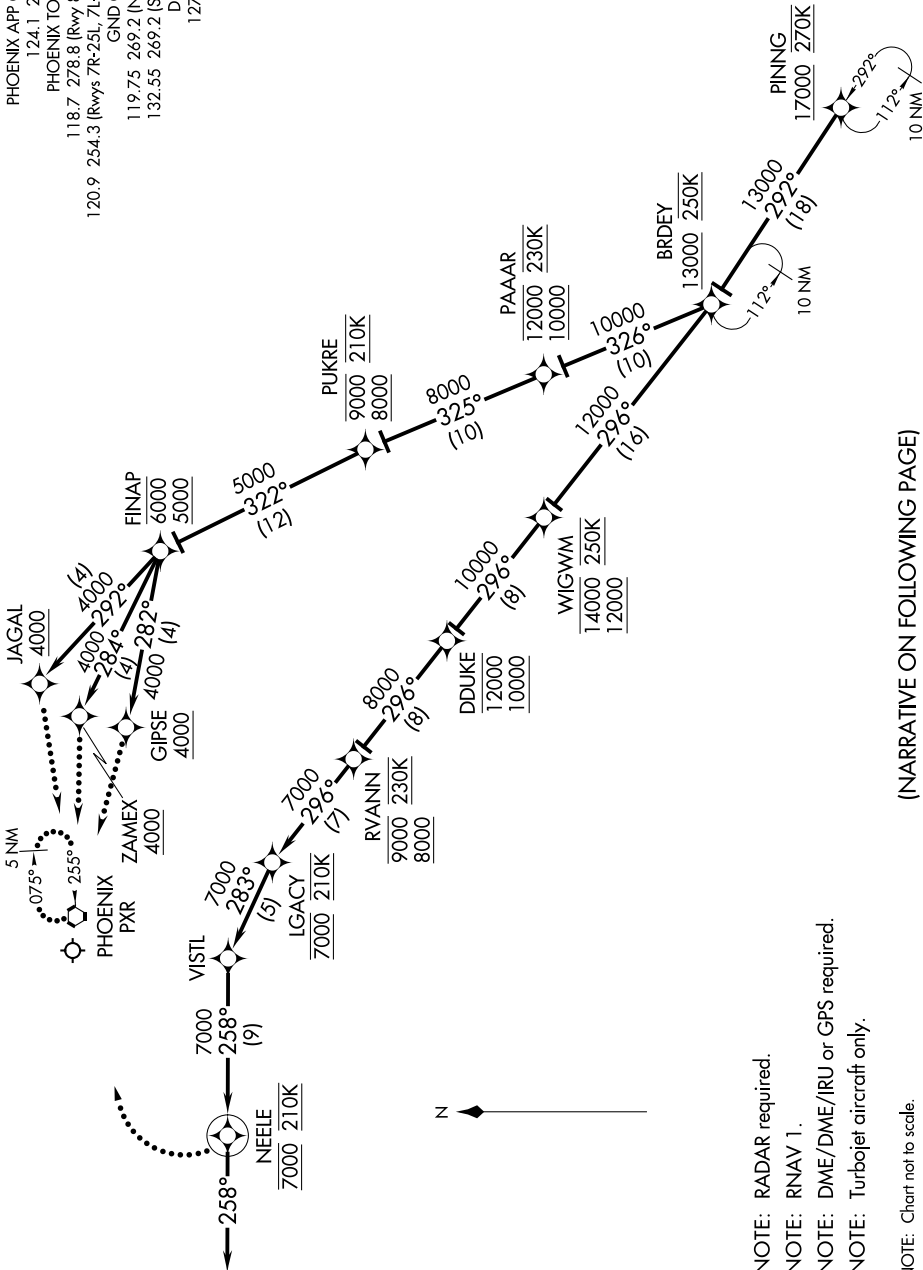

(PING.PINNG1) 17117

AL-322 (FAA)

# PING ONE ARRIVAL (RNAV) Arrival Routes

PHOENIX SKY HARBOR INTL (PHX)

PHOENIX, ARIZONA

PHOENIX APP CON  
124.1 256.9  
PHOENIX TOWER  
118.7 278.8 (Rwy 8-26)  
120.9 254.3 (Rwys 7R-25L, 7L-25R)  
GND CON  
119.75 269.2 (North)  
132.55 269.2 (South)  
D-ATIS  
127.575

NOTE: RADAR required.

NOTE: RNAV 1.

NOTE: DME/DME/IRU or GPS required.

NOTE: Turbojet aircraft only.

NOTE: Chart not to scale.

(NARRATIVE ON FOLLOWING PAGE)

SW-4, 31 OCT 2024 to 28 NOV 2024

SW-4, 31 OCT 2024 to 28 NOV 2024

# PING ONE ARRIVAL (RNAV) Arrival Routes

(PING.PINNG1) 18SEP14

PHOENIX, ARIZONA

PHOENIX SKY HARBOR INTL (PHX)