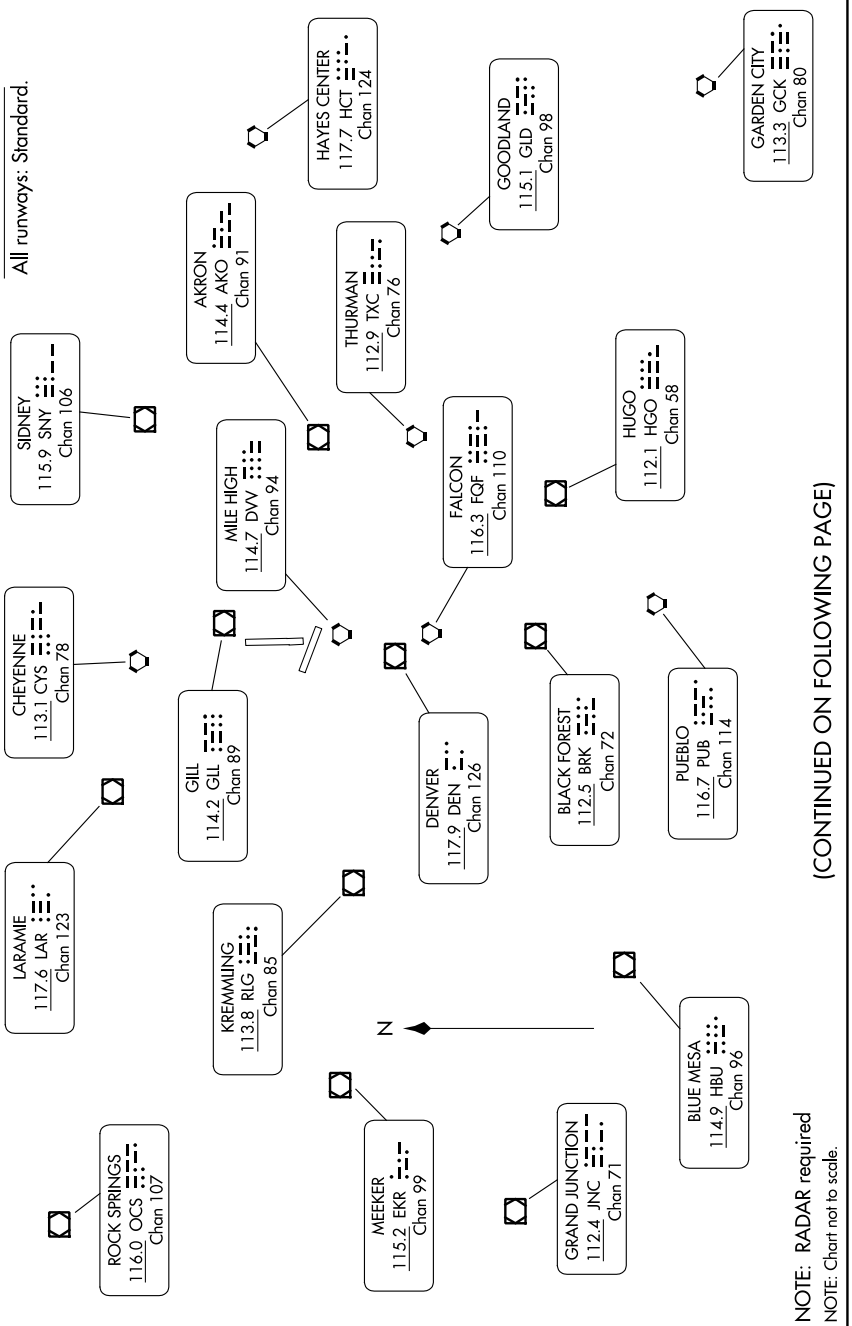

DENVER TWO DEPARTURE

AL-325 (FAA)

GREELEY-WELD COUNTY (GXY)
GREELEY, COLORADO

TAKEOFF MINIMUMS
All runways: Standard.

SW-1, 31 OCT 2024 to 28 NOV 2024

DENVER DEP CON
134.85 251.125
CLNC DEL
126.65

(CONTINUED ON FOLLOWING PAGE)

SW-1, 31 OCT 2024 to 28 NOV 2024

DENVER TWO DEPARTURE

GREELEY, COLORADO
GREELEY-WELD COUNTY (GXY)