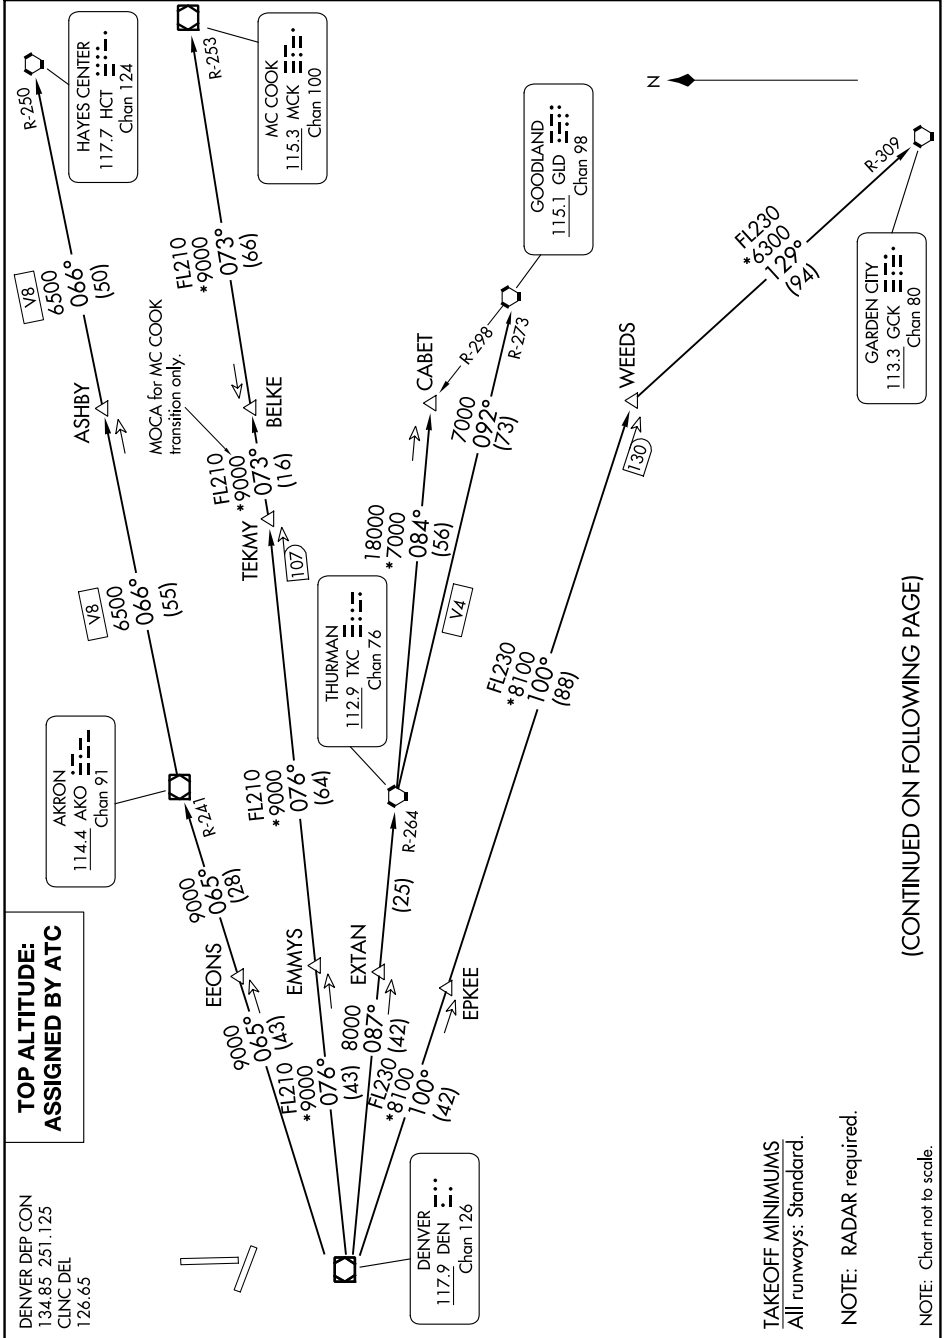

PLAINS ONE DEPARTURE

AL-325 (FAA)

GREELEY-WELD COUNTY (GXY)
GREELEY, COLORADO

SW-1, 31 OCT 2024 to 28 NOV 2024

(CONTINUED ON FOLLOWING PAGE)

TAKEOFF MINIMUMS
All runways: Standard.

NOTE: RADAR required.

NOTE: Chart not to scale.

SW-1, 31 OCT 2024 to 28 NOV 2024