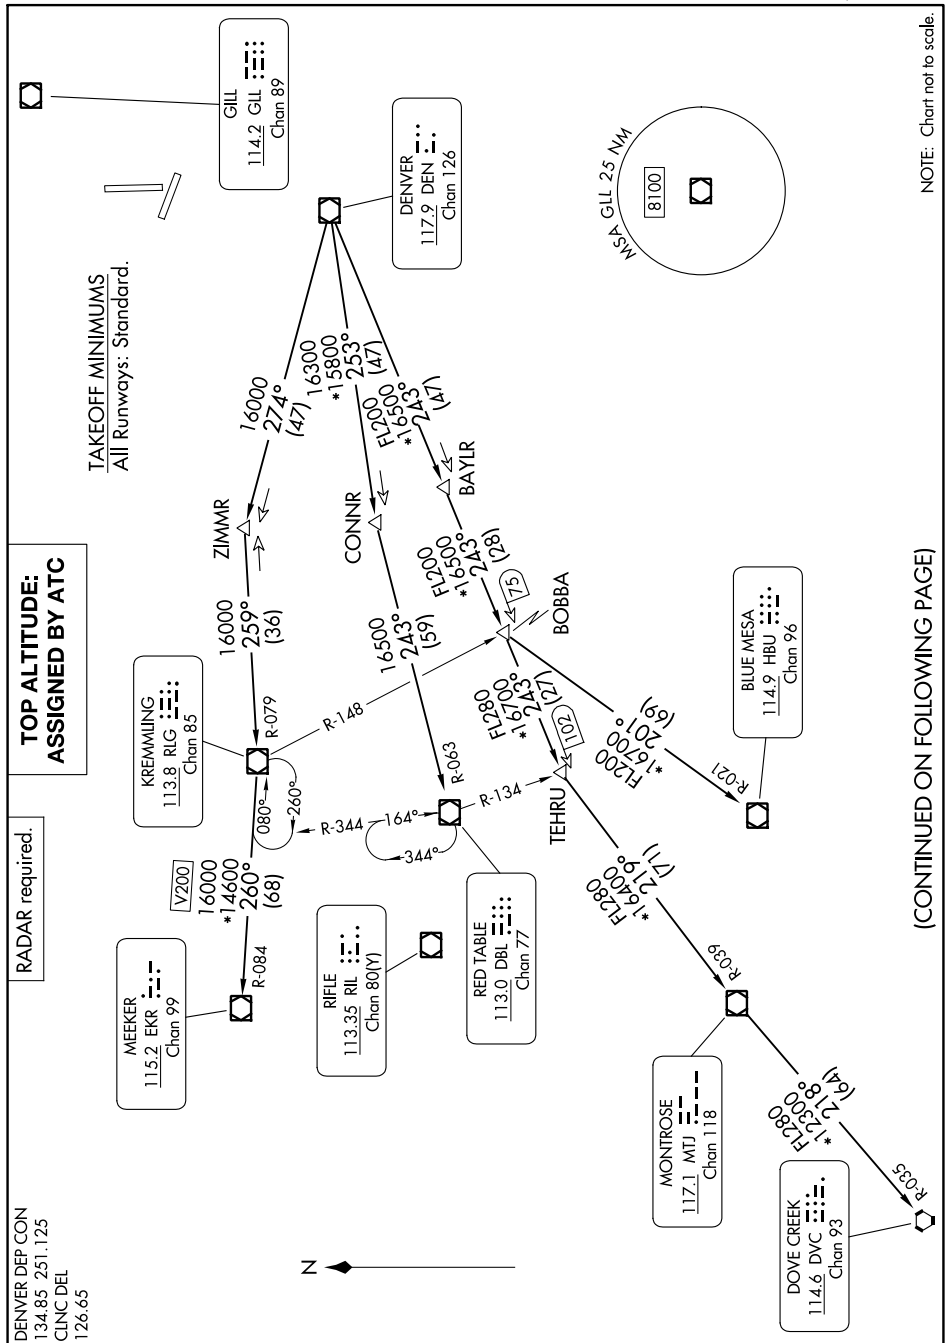

ROCKIES SIX DEPARTURE

SW-1, 31 OCT 2024 to 28 NOV 2024

NOTE: Chart not to scale.

ROCKIES SIX DEPARTURE

SW-1, 31 OCT 2024 to 28 NOV 2024

(CONTINUED ON FOLLOWING PAGE)

RADAR required.

**TOP ALTITUDE:
ASSIGNED BY ATC**

TAKEOFF MINIMUMS
All Runways: Standard.