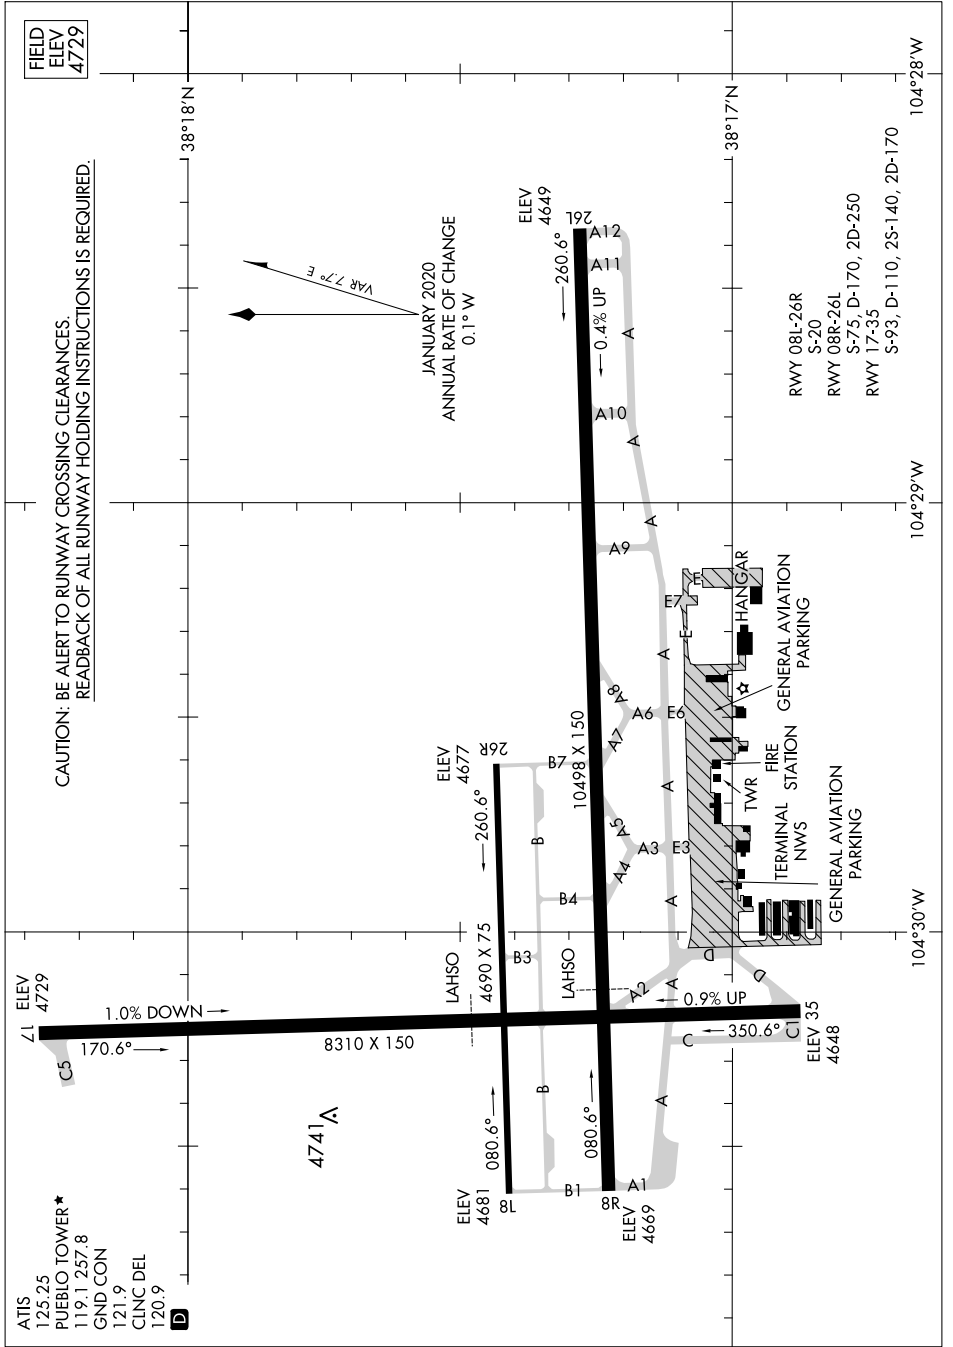

# AIRPORT DIAGRAM

AL-334 (FAA)

PUEBLO MEML (PTJB)  
PUEBLO, COLORADO

SW-1, 31 OCT 2024 to 28 NOV 2024

SW-1, 31 OCT 2024 to 28 NOV 2024

# AIRPORT DIAGRAM

PUEBLO, COLORADO  
PUEBLO MEML (PTJB)