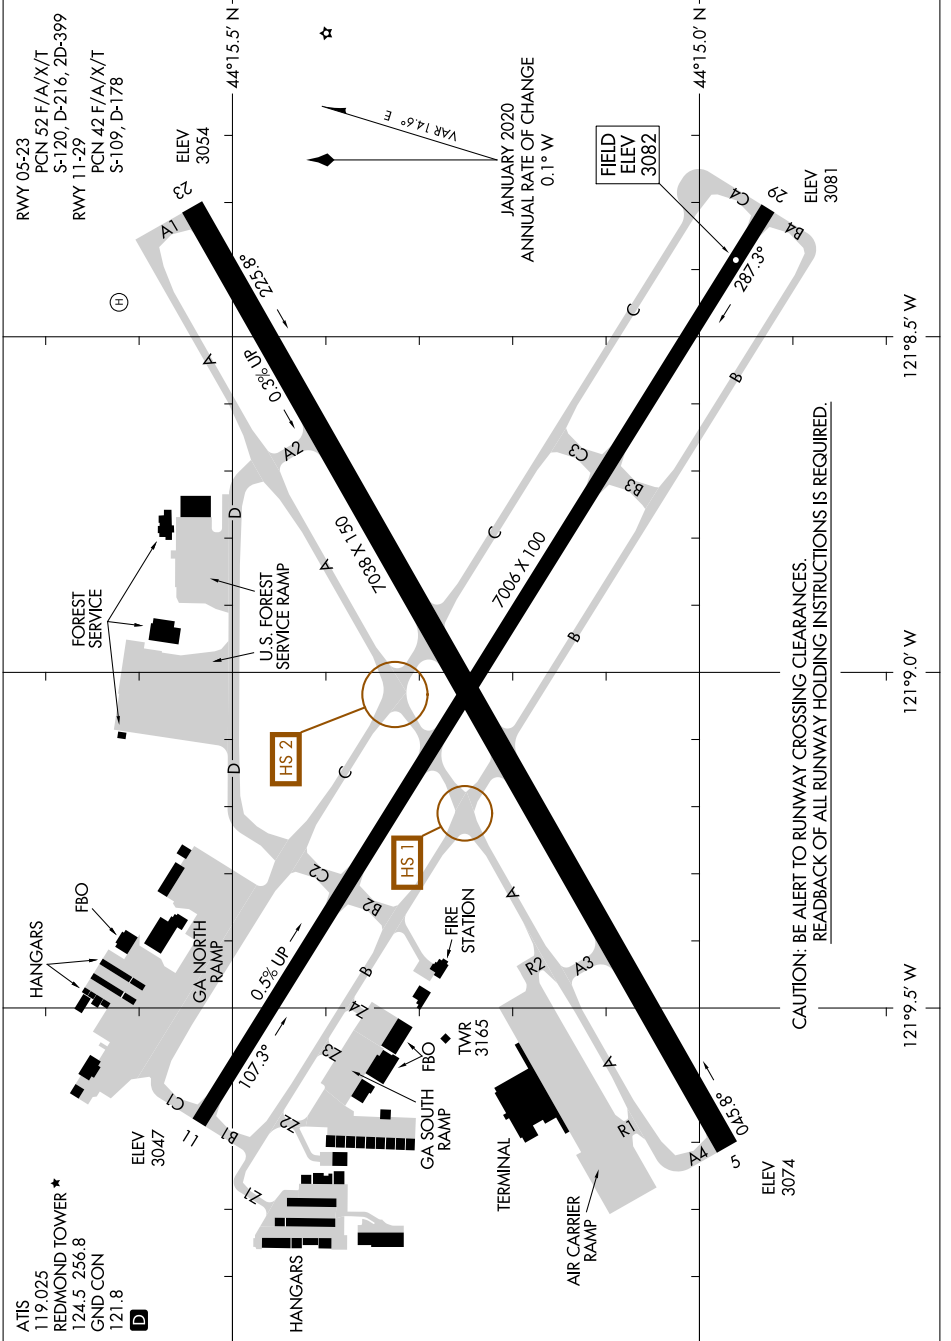

23222

# AIRPORT DIAGRAM

AL-345 (FAA)

ROBERTS FLD (R.D.M)  
REDMOND, OREGON

NW-1, 31 OCT 2024 to 28 NOV 2024

NW-1, 31 OCT 2024 to 28 NOV 2024

# AIRPORT DIAGRAM

23222

REDMOND, OREGON  
ROBERTS FLD (R.D.M)