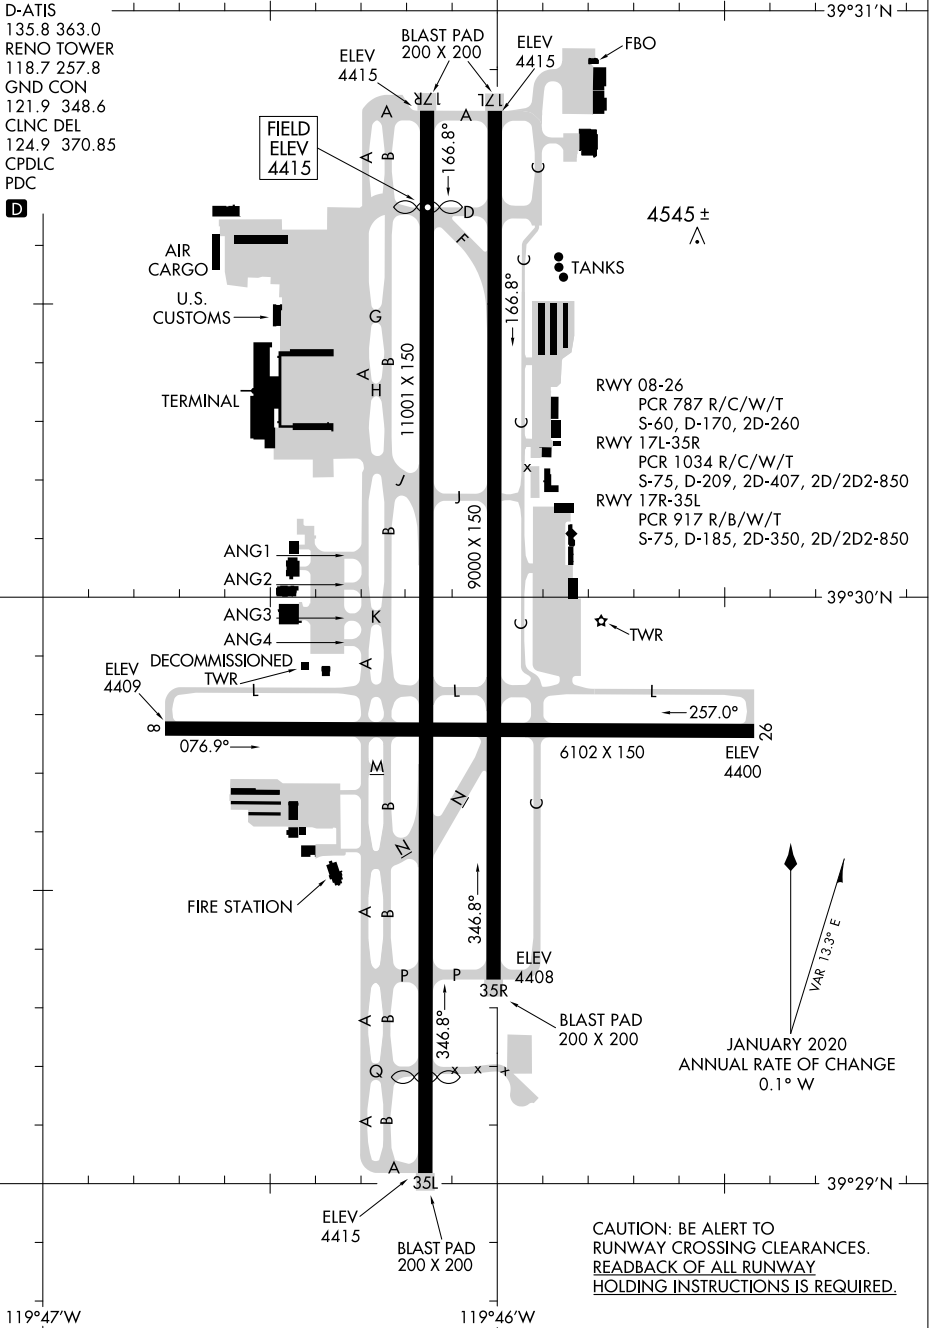

AIRPORT DIAGRAM

RENO/TAHOE INTL (RNO)
RENO, NEVADA

AL-346 (FAA)

D-ATIS
135.8 363.0
RENO TOWER
118.7 257.8
GND CON
121.9 348.6
CLNC DEL
124.9 370.85
CPDLC
PDC

SW-4, 31 OCT 2024 to 28 NOV 2024

SW-4, 31 OCT 2024 to 28 NOV 2024

CAUTION: BE ALERT TO
RUNWAY CROSSING CLEARANCES.
READBACK OF ALL RUNWAY
HOLDING INSTRUCTIONS IS REQUIRED.

AIRPORT DIAGRAM

RENO, NEVADA
RENO/TAHOE INTL (RNO)

RENO, NEVADA