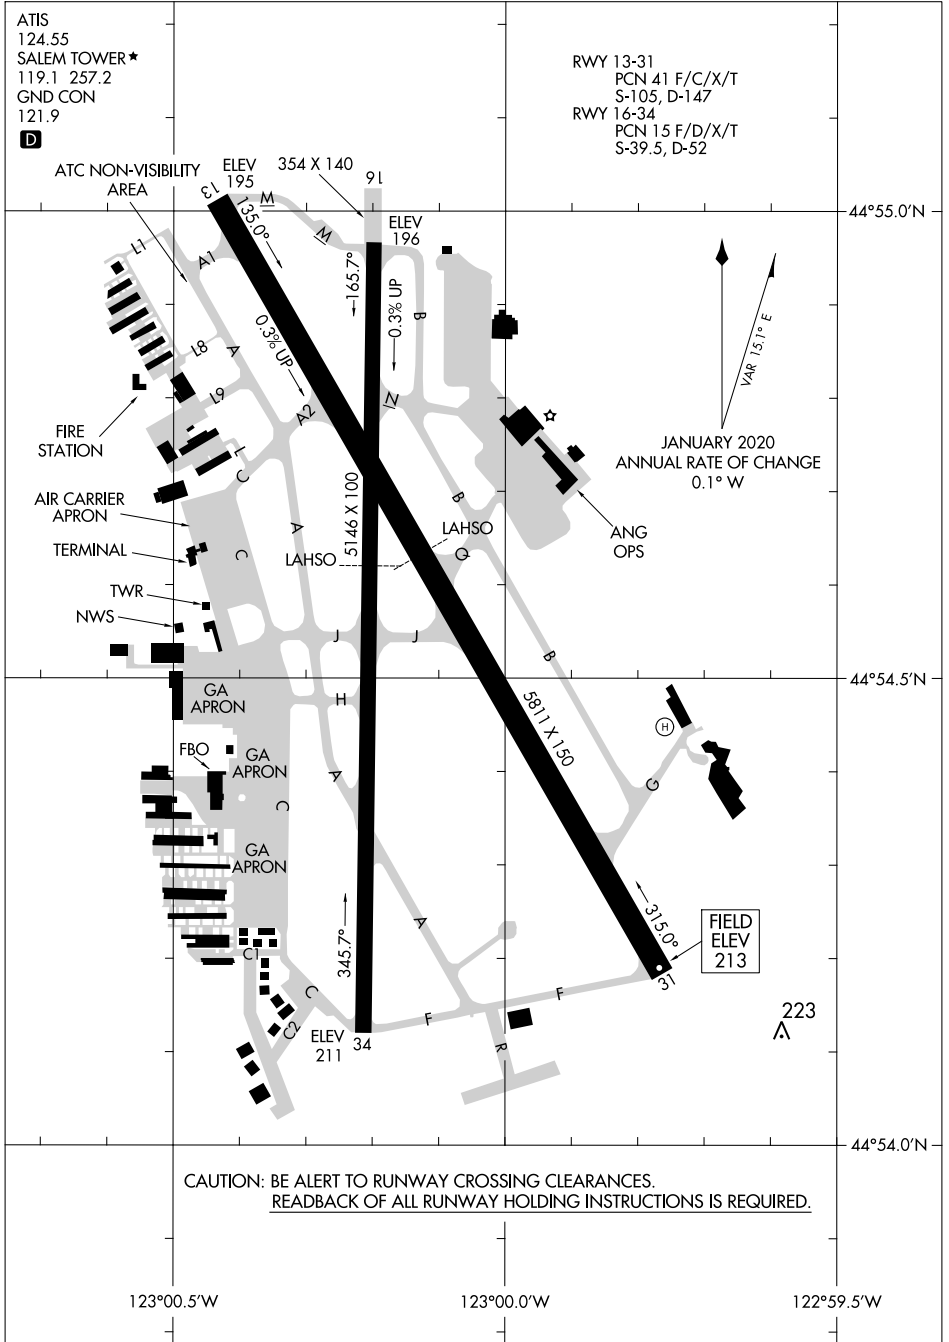

# AIRPORT DIAGRAM

AL-361 (FAA)

MCNARY FLD (SLE)  
SALEM, OREGON

ATIS  
124.55  
SALEM TOWER ★  
119.1 257.2  
GND CON  
121.9

RWY 13-31  
PCN 41 F/C/X/T  
S-105, D-147  
RWY 16-34  
PCN 15 F/D/X/T  
S-39.5, D-52

**D**

NW-1, 31 OCT 2024 to 28 NOV 2024

NW-1, 31 OCT 2024 to 28 NOV 2024

# AIRPORT DIAGRAM

24249

SALEM, OREGON  
MCNARY FLD (SLE)