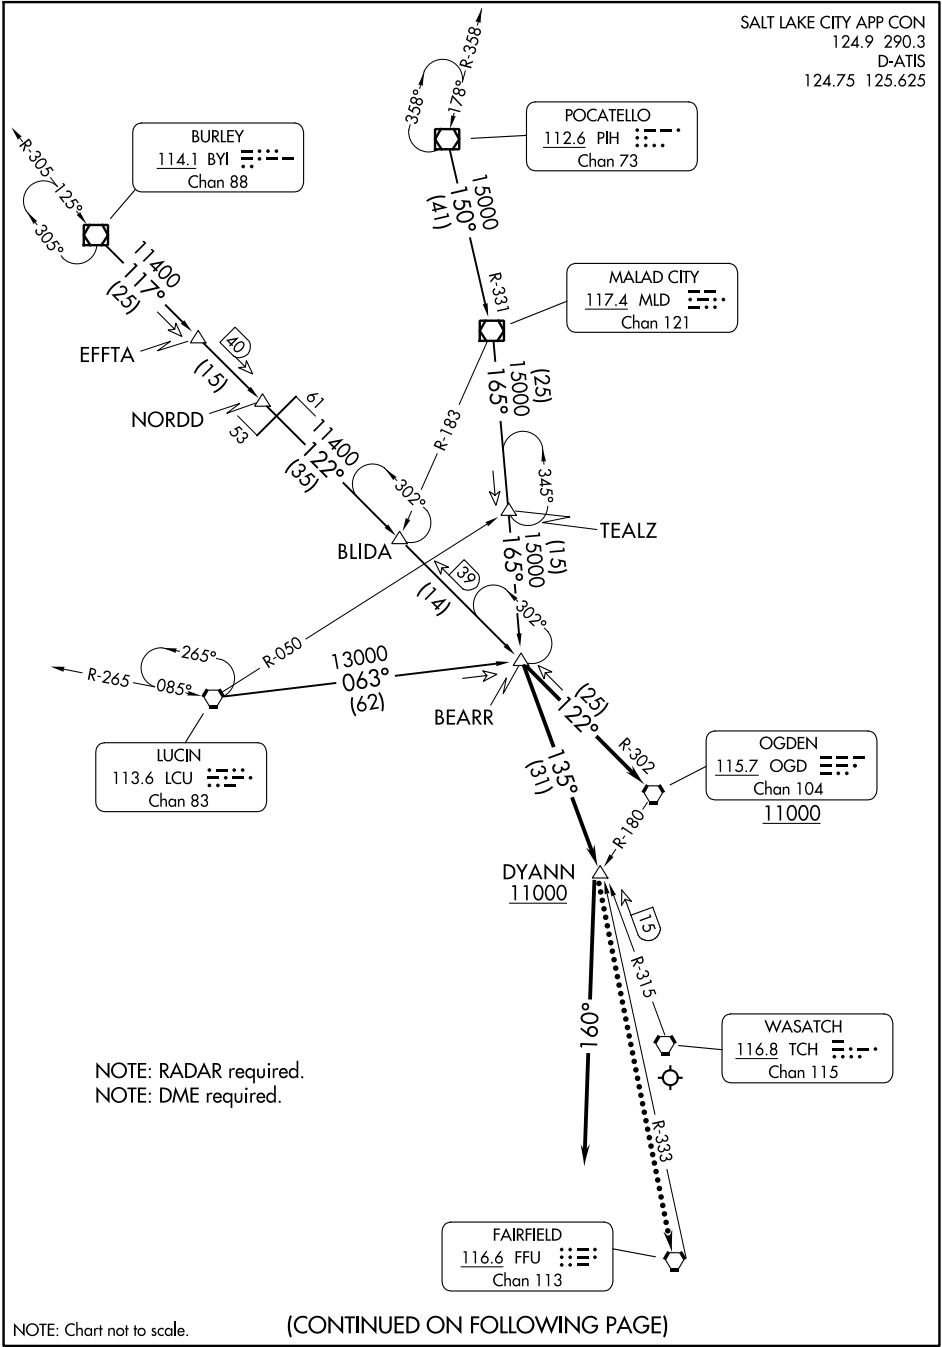

BEARR FIVE ARRIVAL

SALT LAKE CITY APP CON
124.9 290.3
D-ATIS
124.75 125.625

AL-365 (FAA)

SW-4, 31 OCT 2024 to 28 NOV 2024

SW-4, 31 OCT 2024 to 28 NOV 2024

NOTE: Chart not to scale.

(CONTINUED ON FOLLOWING PAGE)