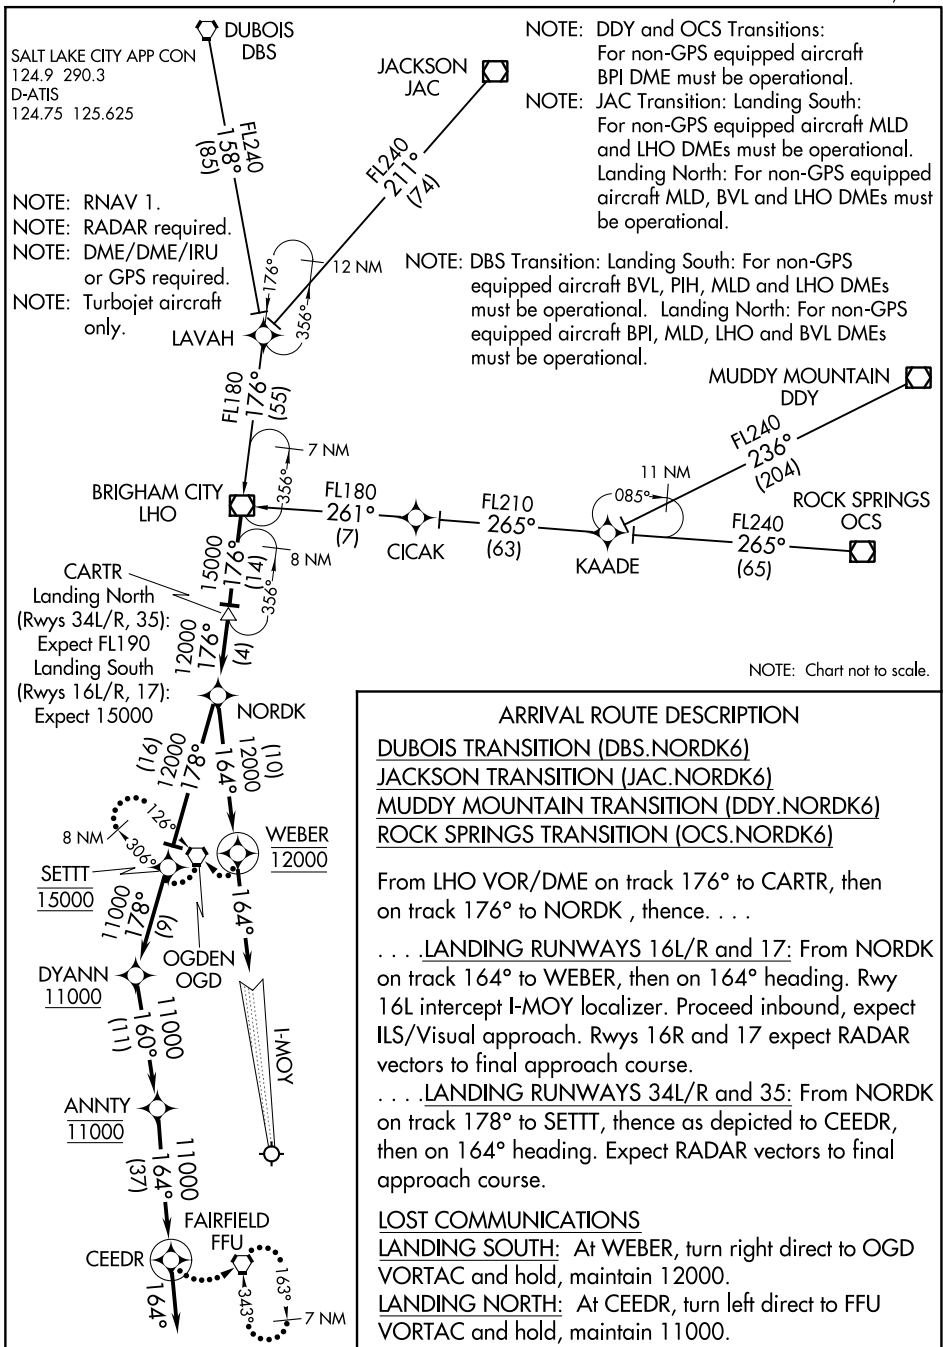

(LHO.NORDK6) 24305

NORDK SIX ARRIVAL (RNAV)

AL-365 (FAA)

SALT LAKE CITY INTL (SLC)

SALT LAKE CITY, UTAH

SW-4, 31 OCT 2024 to 28 NOV 2024

SW-4, 31 OCT 2024 to 28 NOV 2024

NORDK SIX ARRIVAL (RNAV)

(LHO.NORDK6) 08NOV18

SALT LAKE CITY, UTAH
SALT LAKE CITY INTL (SLC)