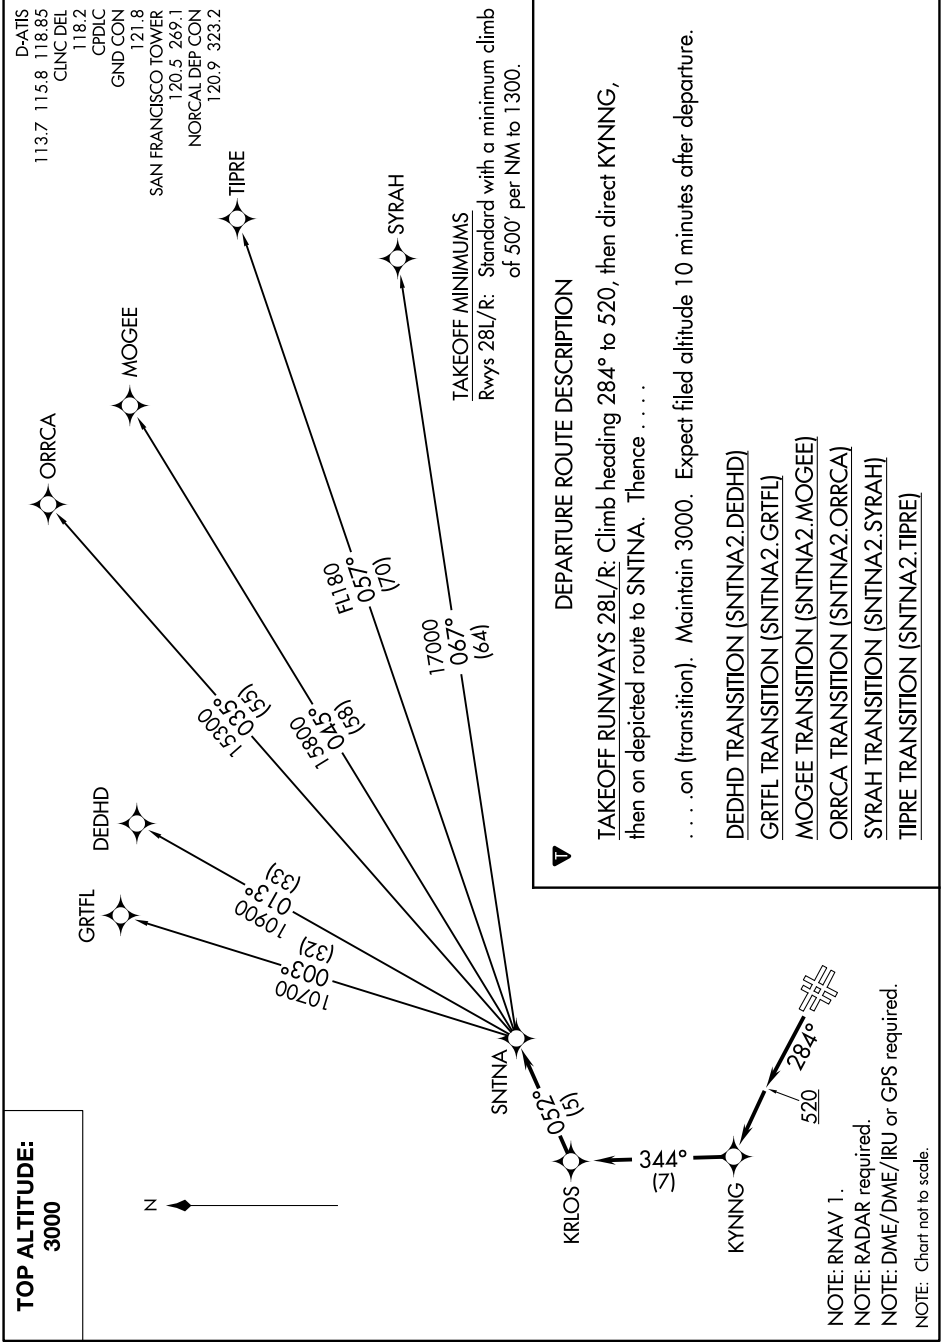

(SNTNA2.SNTNA) 17341

SNTNA TWO DEPARTURE (RNAV)

AL-375 (FAA)

SAN FRANCISCO INTL (SFO)
SAN FRANCISCO, CALIFORNIA

SW-2, 31 OCT 2024 to 28 NOV 2024

SW-2, 31 OCT 2024 to 28 NOV 2024

SNTNA TWO DEPARTURE (RNAV)

(SNTNA2.SNTNA) 25JUN15