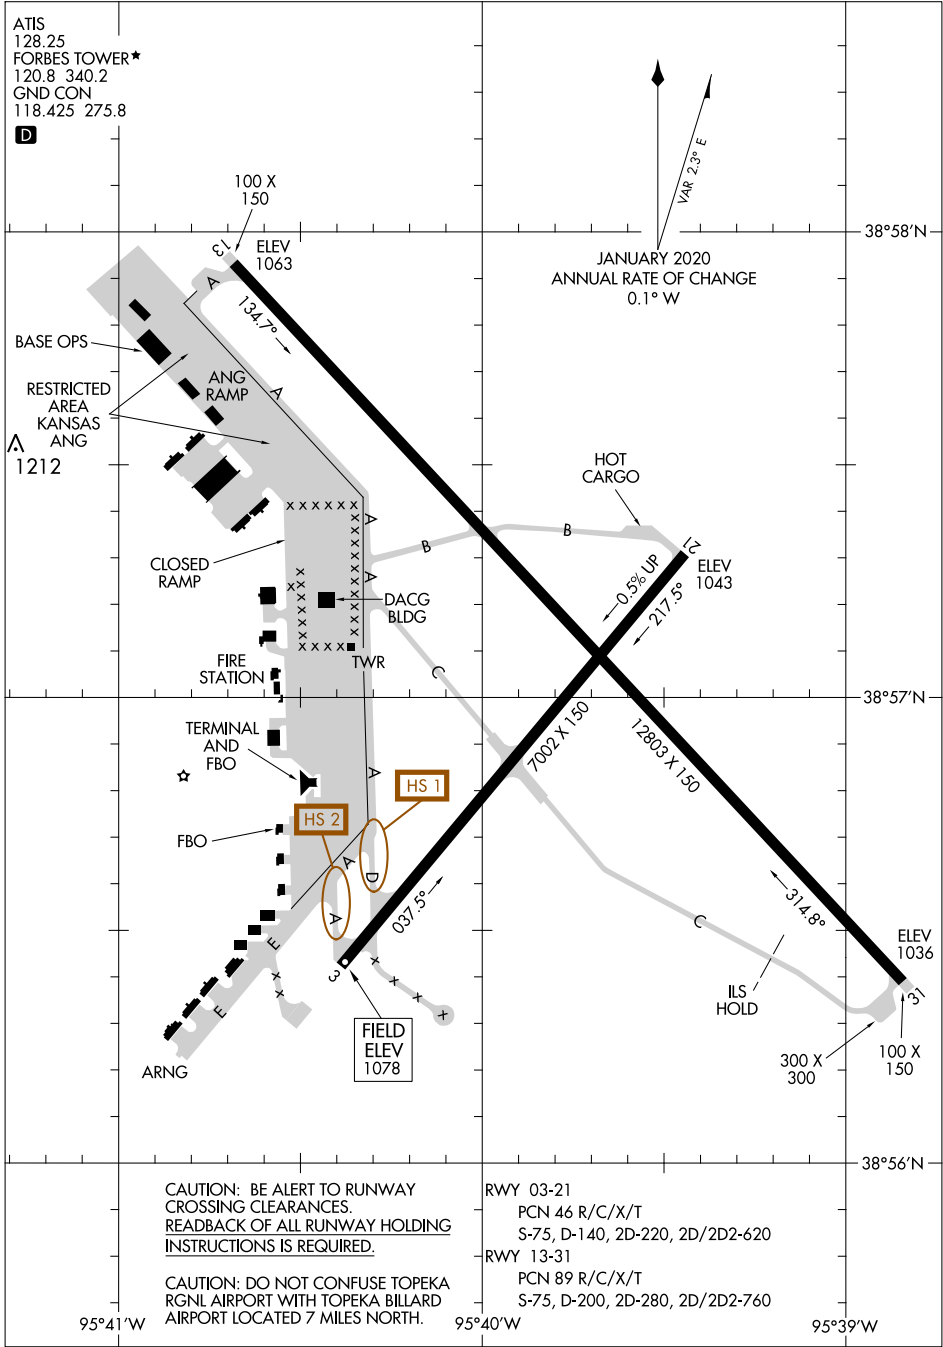

20086

AIRPORT DIAGRAM

AL-424 (FAA)

TOPEKA RGNL (F0E)
TOPEKA, KANSAS

CAUTION: BE ALERT TO RUNWAY CROSSING CLEARANCES.
READBACK OF ALL RUNWAY HOLDING INSTRUCTIONS IS REQUIRED.

CAUTION: DO NOT CONFUSE TOPEKA RGNL AIRPORT WITH TOPEKA BILLARD AIRPORT LOCATED 7 MILES NORTH.

RWY 03-21
PCN 46 R/C/X/T
S-75, D-140, 2D-220, 2D/2D2-620
RWY 13-31
PCN 89 R/C/X/T
S-75, D-200, 2D-280, 2D/2D2-760

AIRPORT DIAGRAM

20086

TOPEKA, KANSAS
TOPEKA RGNL (F0E)