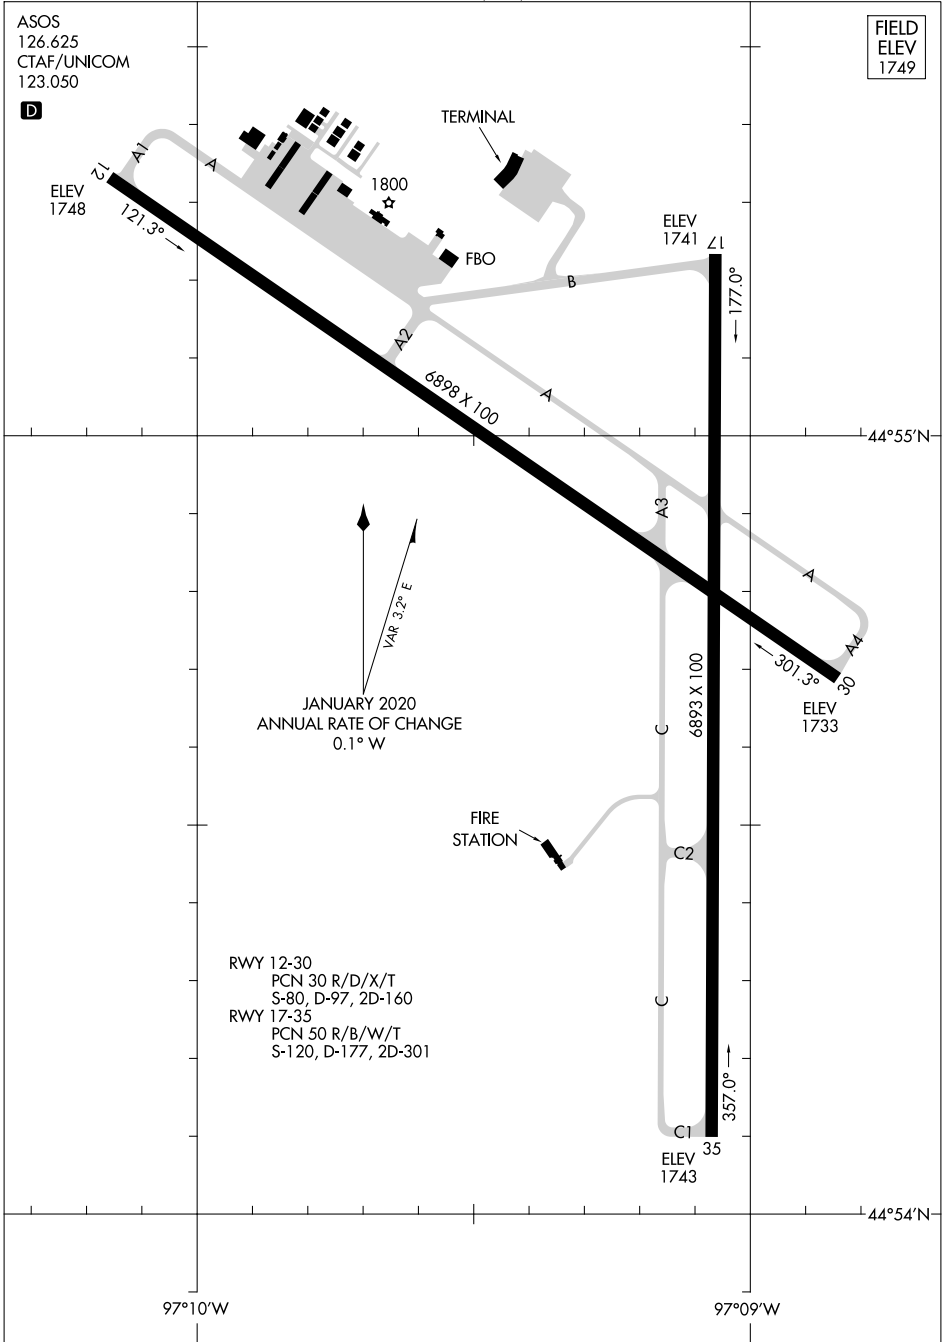

23222

AIRPORT DIAGRAM

AL-444 (FAA)

WATERTOWN RGNL (A/TY)
WATERTOWN, SOUTH DAKOTA

ASOS
126.625
CTAF/UNICOM
123.050

FIELD
ELEV
1749

NC-1, 31 OCT 2024 to 28 NOV 2024

NC-1, 31 OCT 2024 to 28 NOV 2024

AIRPORT DIAGRAM

23222

WATERTOWN, SOUTH DAKOTA
WATERTOWN RGNL (A/TY)