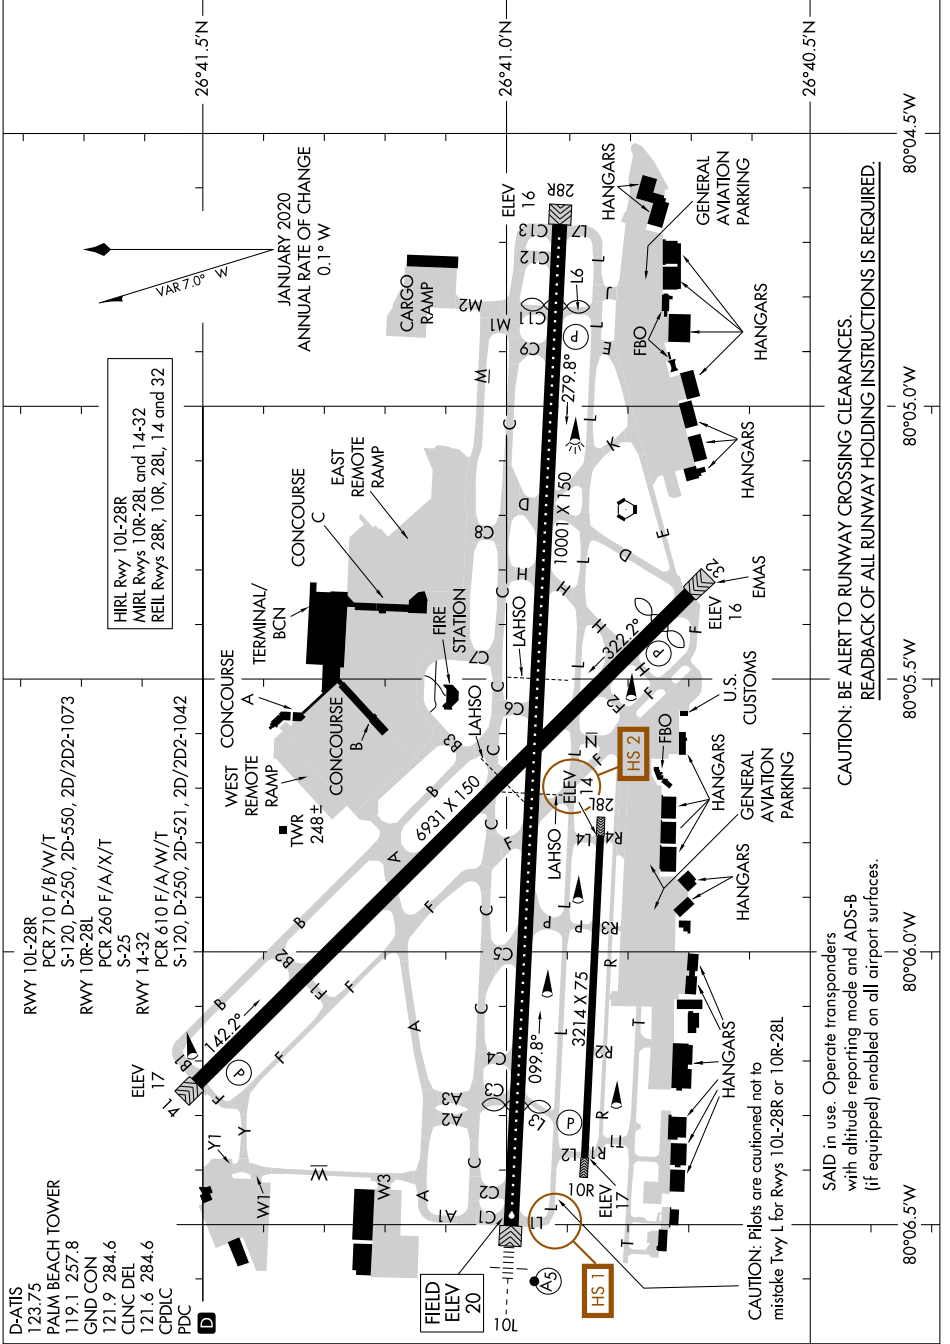

AIRPORT DIAGRAM

AL-449 (FAA)

PALM BEACH INTL (PBI)
WEST PALM BEACH, FLORIDA

SE-3, 31 OCT 2024 to 28 NOV 2024

AIRPORT DIAGRAM

WEST PALM BEACH, FLORIDA
PALM BEACH INTL (PBI)

CAUTION: BE ALERT TO RUNWAY CROSSING CLEARANCES.
 READBACK OF ALL RUNWAY HOLDING INSTRUCTIONS IS REQUIRED.

CAUTION: Pilots are cautioned not to mistake Twy L for Rwys 10L-28R or 10R-28L

SAID in use. Operate transponders with altitude reporting mode and ADS-B (if equipped) enabled on all airport surfaces.

SE-3, 31 OCT 2024 to 28 NOV 2024