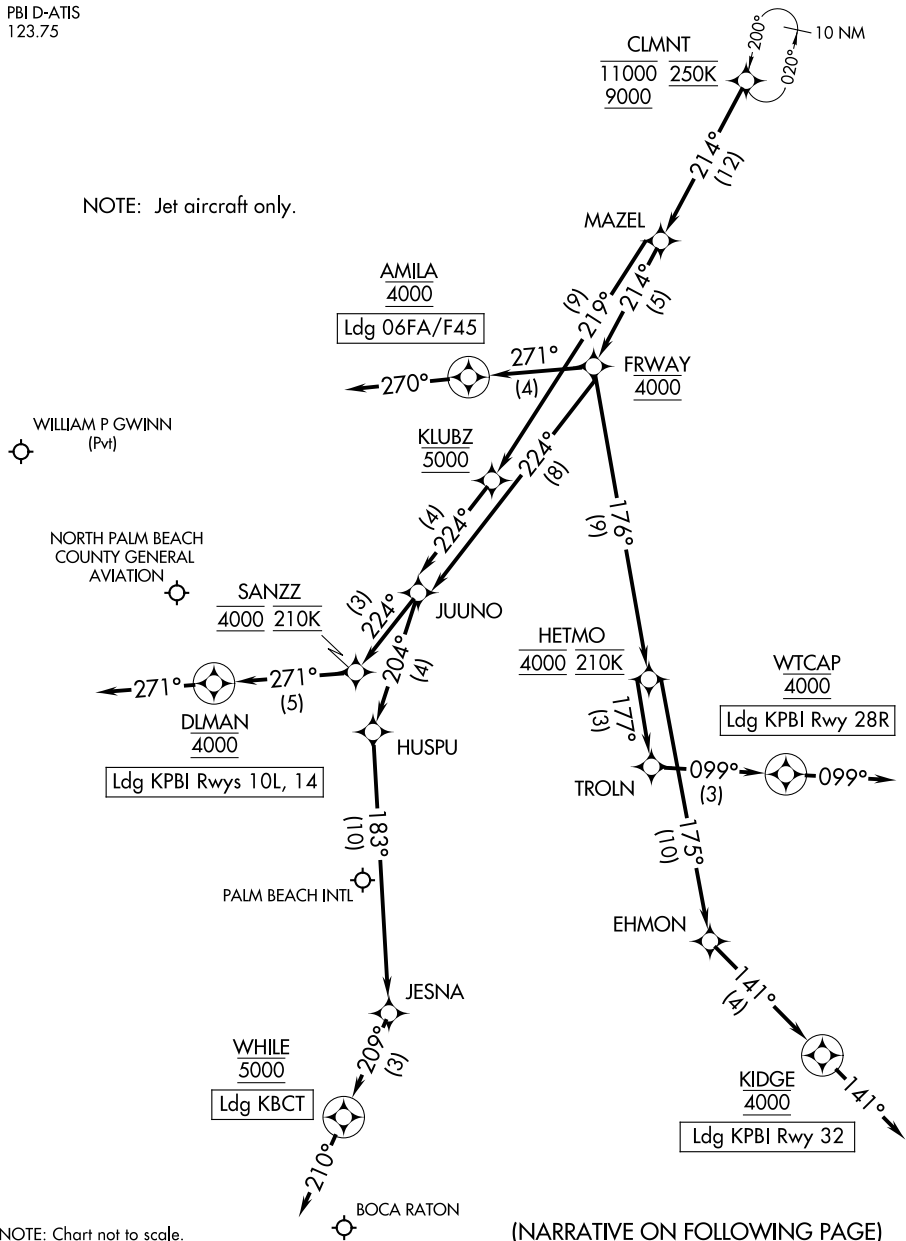

CLMNT TWO ARRIVAL (RNAV) Arrival Routes

WEST PALM BEACH, FLORIDA

PALM BEACH APP CON
124.6 317.4
F45 CTAF
123.075
PBI D-ATIS
123.75

RNAV 1 - DME/DME/IRU or GPS.

RADAR required.

NOTE: Jet aircraft only.

NOTE: Chart not to scale.

(NARRATIVE ON FOLLOWING PAGE)

SE-3, 31 OCT 2024 to 28 NOV 2024

SE-3, 31 OCT 2024 to 28 NOV 2024