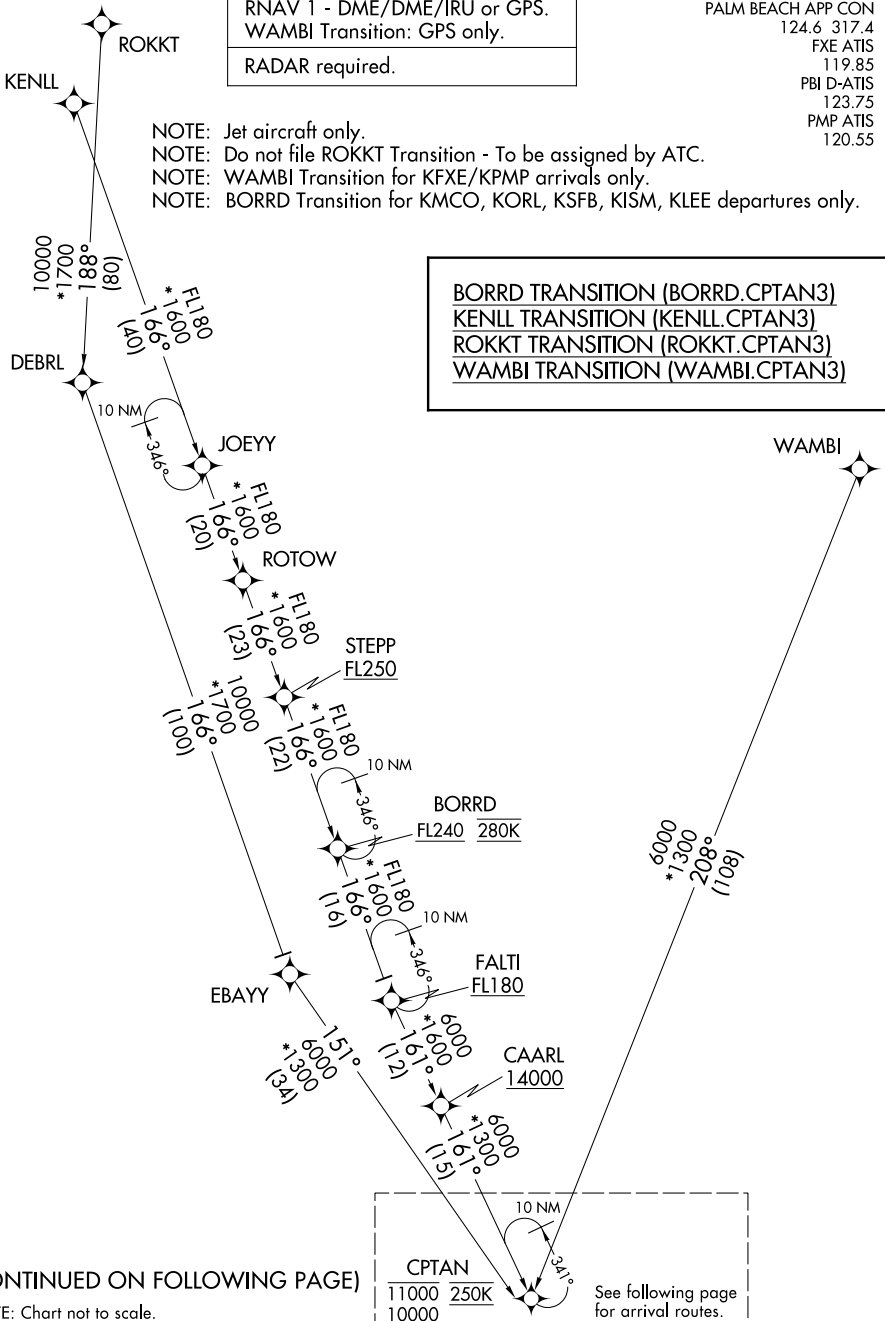

CPTAN THREE ARRIVAL (RNAV) Transition Routes

WEST PALM BEACH, FLORIDA

RNAV 1 - DME/DME/IRU or GPS. WAMBI Transition: GPS only.
RADAR required.

PALM BEACH APP CON
124.6 317.4
FXE ATIS
119.85
PBI D-ATIS
123.75
PMP ATIS
120.55

- NOTE: Jet aircraft only.
- NOTE: Do not file ROKKT Transition - To be assigned by ATC.
- NOTE: WAMBI Transition for KFEX/KPMP arrivals only.
- NOTE: BORRD Transition for KMCO, KORL, KSF, KISM, KLEE departures only.

BORRD TRANSITION (BORRD.CPTAN3)
KENLL TRANSITION (KENLL.CPTAN3)
ROKKT TRANSITION (ROKKT.CPTAN3)
WAMBI TRANSITION (WAMBI.CPTAN3)

(CONTINUED ON FOLLOWING PAGE)

NOTE: Chart not to scale.

CPTAN
11000 250K
10000

See following page for arrival routes.

SE-3, 31 OCT 2024 to 28 NOV 2024

SE-3, 31 OCT 2024 to 28 NOV 2024

CPTAN THREE ARRIVAL (RNAV) Transition Routes

WEST PALM BEACH, FLORIDA