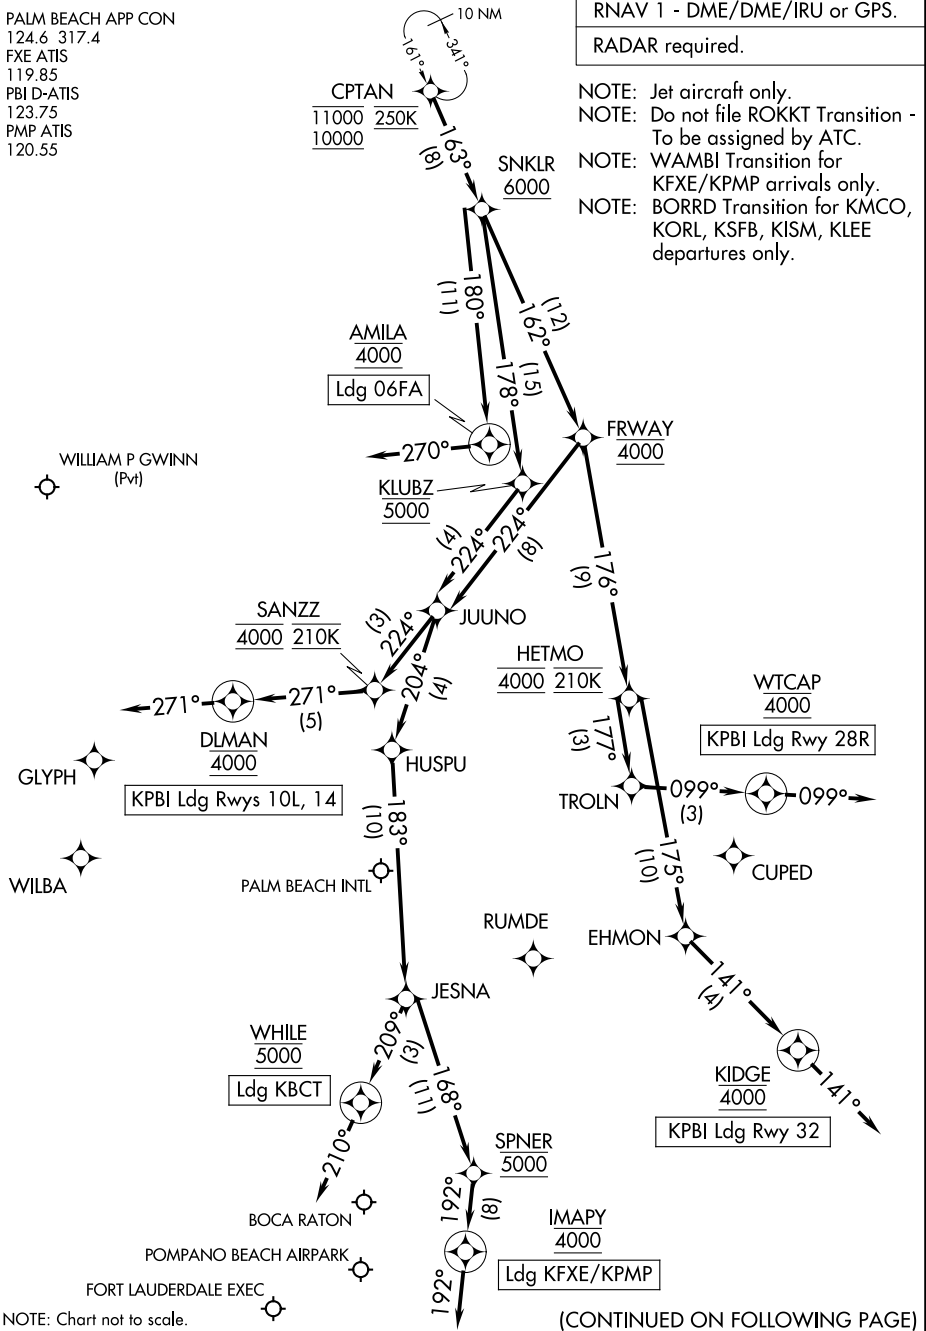

CPTAN THREE ARRIVAL (RNAV) Arrival Routes

WEST PALM BEACH, FLORIDA

PALM BEACH APP CON  
124.6 317.4  
FXE ATIS  
119.85  
PBI D-ATIS  
123.75  
PMP ATIS  
120.55

RNAV 1 - DME/DME/IRU or GPS.

RADAR required.

- NOTE: Jet aircraft only.
- NOTE: Do not file ROKKT Transition - To be assigned by ATC.
- NOTE: WAMBI Transition for KFEX/KPMP arrivals only.
- NOTE: BORRD Transition for KMCO, KORL, KSFB, KISM, KLEE departures only.

SE-3, 31 OCT 2024 to 28 NOV 2024

SE-3, 31 OCT 2024 to 28 NOV 2024

CPTAN THREE ARRIVAL (RNAV) Arrival Routes

WEST PALM BEACH, FLORIDA

(CONTINUED ON FOLLOWING PAGE)