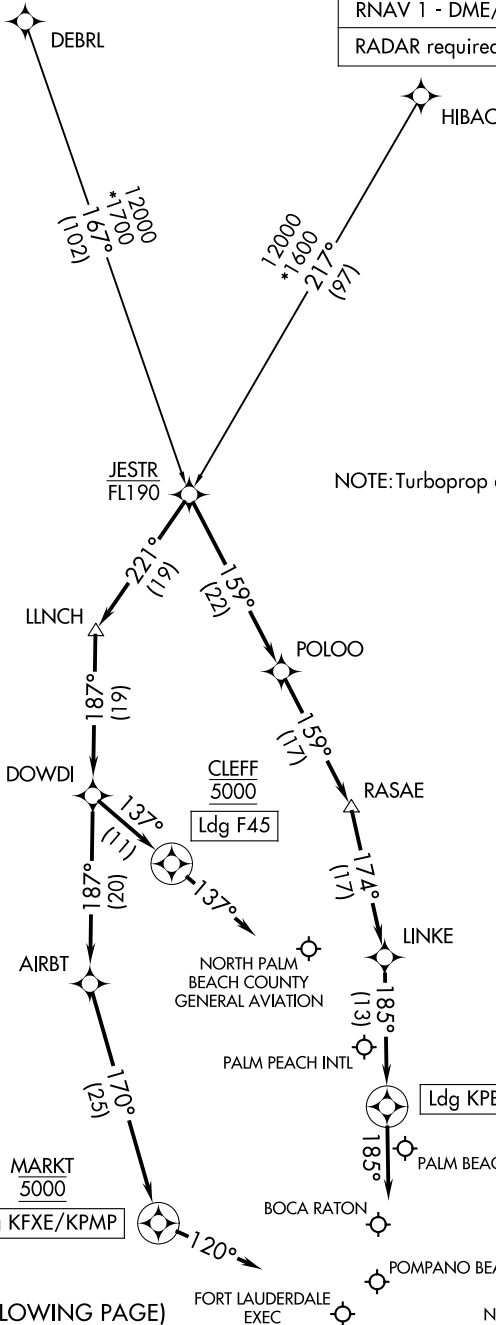

JESTR ONE ARRIVAL (RNAV)

WEST PALM BEACH, FLORIDA

PALM BEACH APP CON
 124.6 317.4
 FXE ATIS
 119.85
 PBI D-ATIS
 123.75
 PMP ATIS
 120.55

RNAV 1 - DME/DME/IRU or GPS.

RADAR required.

(NARRATIVE ON FOLLOWING PAGE)

NOTE: Chart not to scale.

JESTR ONE ARRIVAL (RNAV)

WEST PALM BEACH, FLORIDA

SE-3, 31 OCT 2024 to 28 NOV 2024

SE-3, 31 OCT 2024 to 28 NOV 2024