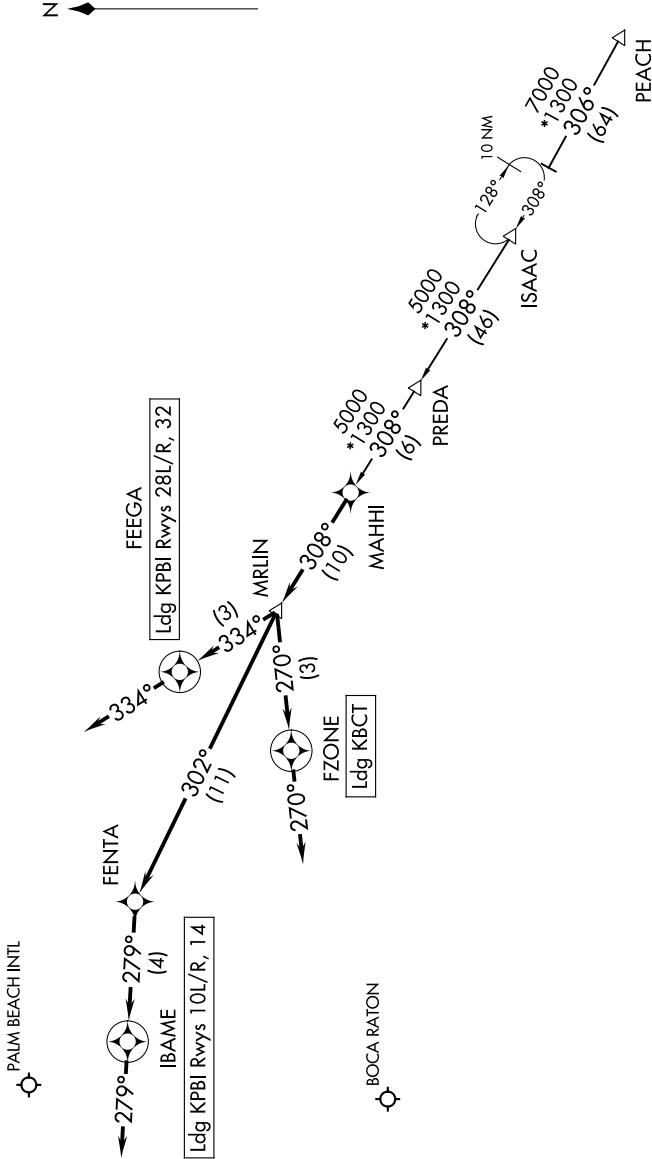

MAHHI THREE ARRIVAL (RNAV)

WEST PALM BEACH, FLORIDA

SE-3, 31 OCT 2024 to 28 NOV 2024

PALM BEACH APP CON
127.35 343.6
PBI D-ATIS
123.75

RNAV 1 - DME/DME/IRU or GPS.
PEACH Transition: GPS.
RADAR required.

(NARRATIVE ON FOLLOWING PAGE)

SE-3, 31 OCT 2024 to 28 NOV 2024

NOTE: Chart not to scale.

MAHHI THREE ARRIVAL (RNAV)

WEST PALM BEACH, FLORIDA