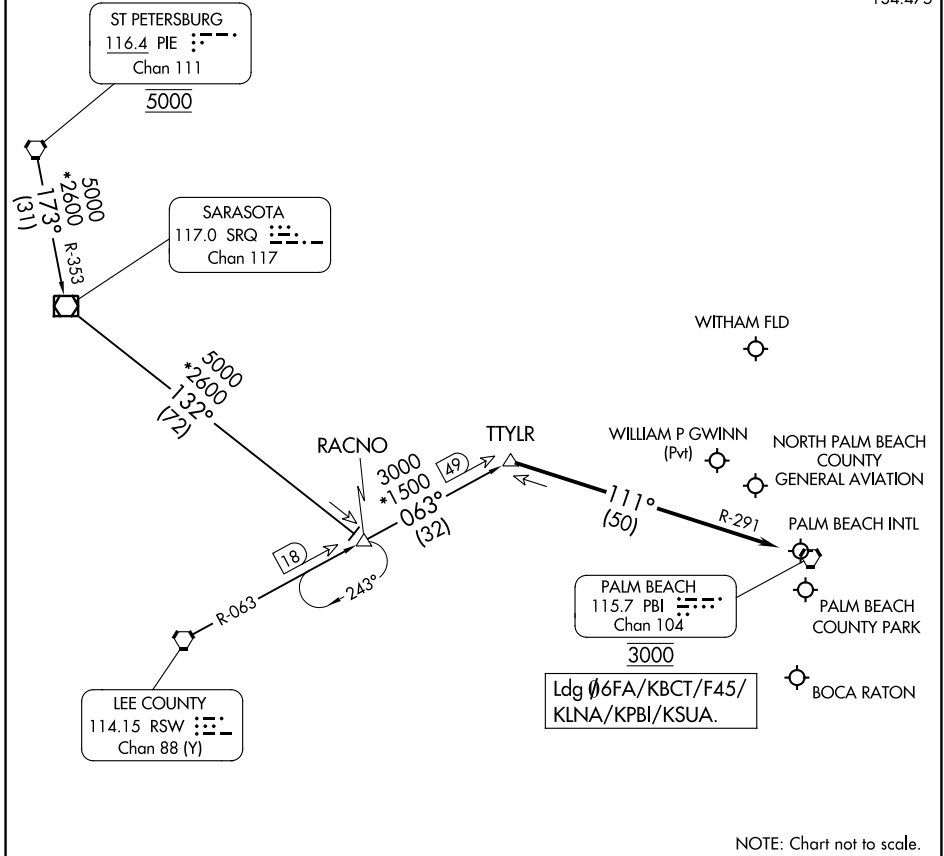

TTYLR FOUR ARRIVAL

WEST PALM BEACH, FLORIDA

RADAR required. DME required.

PALM BEACH APP CON
 125.2 317.4
 PBI D-ATIS
 123.75
 SUA ATIS
 134.475

SE-3, 31 OCT 2024 to 28 NOV 2024

SE-3, 31 OCT 2024 to 28 NOV 2024

ARRIVAL ROUTE DESCRIPTION

RACNO TRANSITION (RACNO.TTYLR4): From over RACNO on RSW R-063 to TTYLR, thence. . . .

ST PETERSBURG TRANSITION (PIE.TTYLR4): From over PIE VORTAC on PIE R-173 and SRQ R-353 to SRQ VOR/DME, then on SRQ R-132 to RACNO, then on RSW R-063 to TTYLR, thence. . . .

LANDING ALL AIRPORTS: From TTYLR on PALM BEACH (PBI) R-291 to cross PBI VORTAC at 3000. Expect RADAR vectors.

TTYLR FOUR ARRIVAL

WEST PALM BEACH, FLORIDA