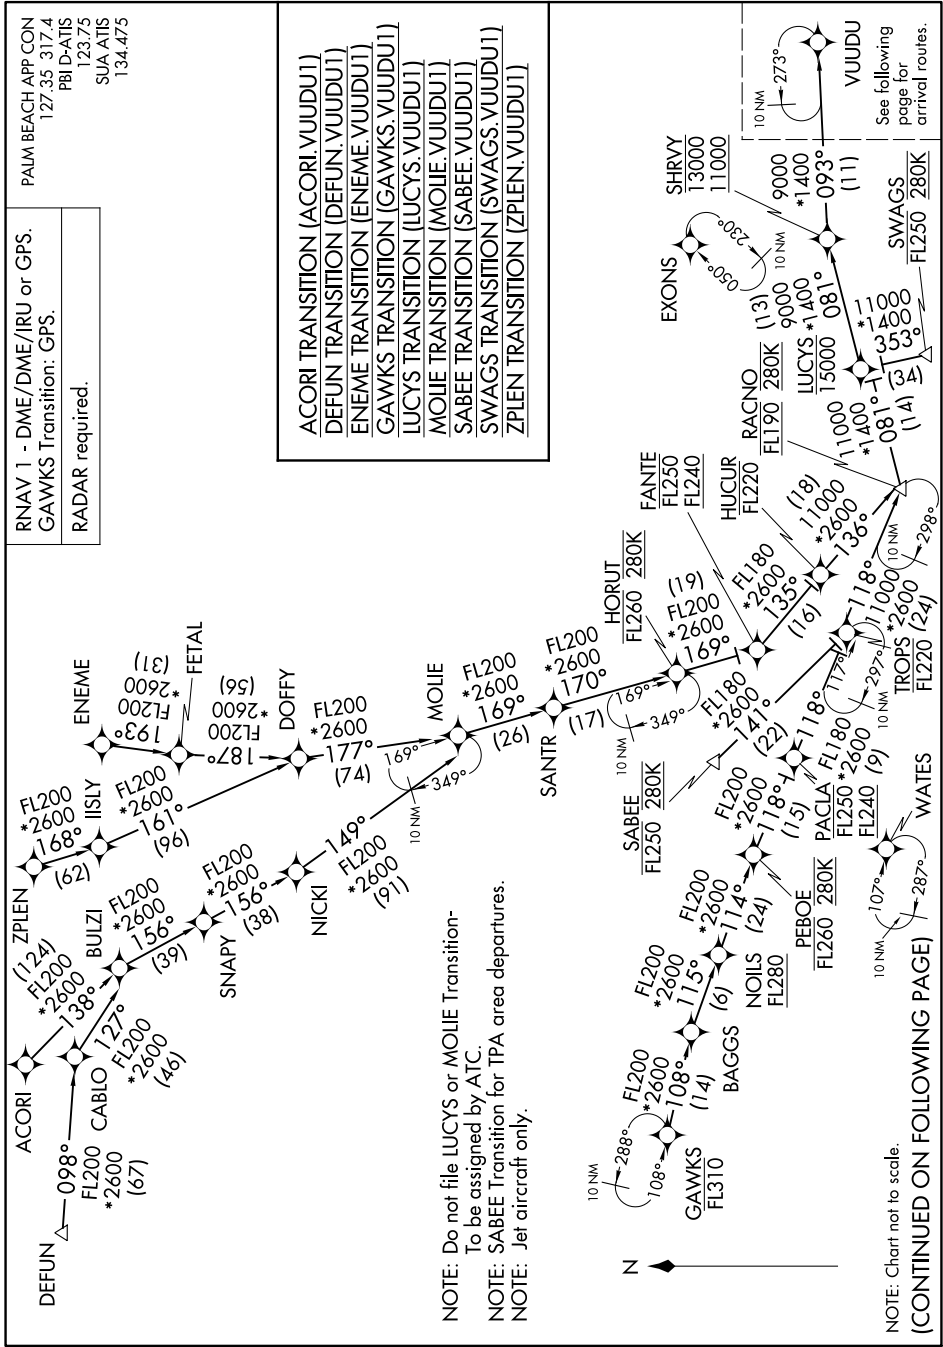

VUUDU ONE ARRIVAL (RNAV) Transition Routes

WEST PALM BEACH, FLORIDA

SE-3, 31 OCT 2024 to 28 NOV 2024

SE-3, 31 OCT 2024 to 28 NOV 2024

VUUDU ONE ARRIVAL (RNAV) Transition Routes

WEST PALM BEACH, FLORIDA