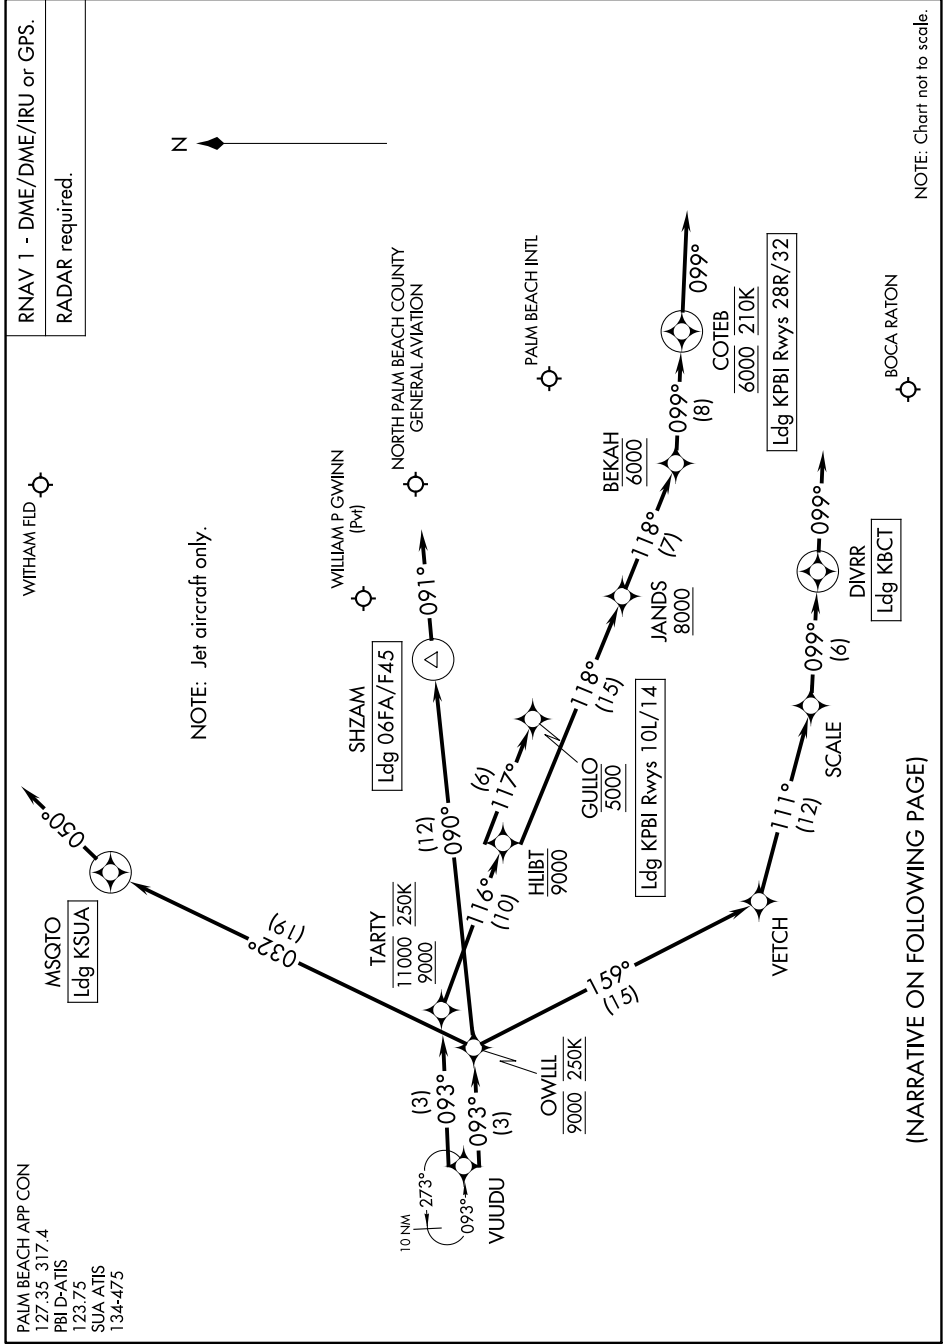

(VUUDU.VUUDU1) 23222

AL-449 (FAA)

# VUUDU ONE ARRIVAL (RNAV)

Arrival Routes

WEST PALM BEACH, FLORIDA

SE-3, 31 OCT 2024 to 28 NOV 2024

# VUUDU ONE ARRIVAL (RNAV)

Arrival Routes

WEST PALM BEACH, FLORIDA

(VUUDU.VUUDU1) 19MAY22

SE-3, 31 OCT 2024 to 28 NOV 2024