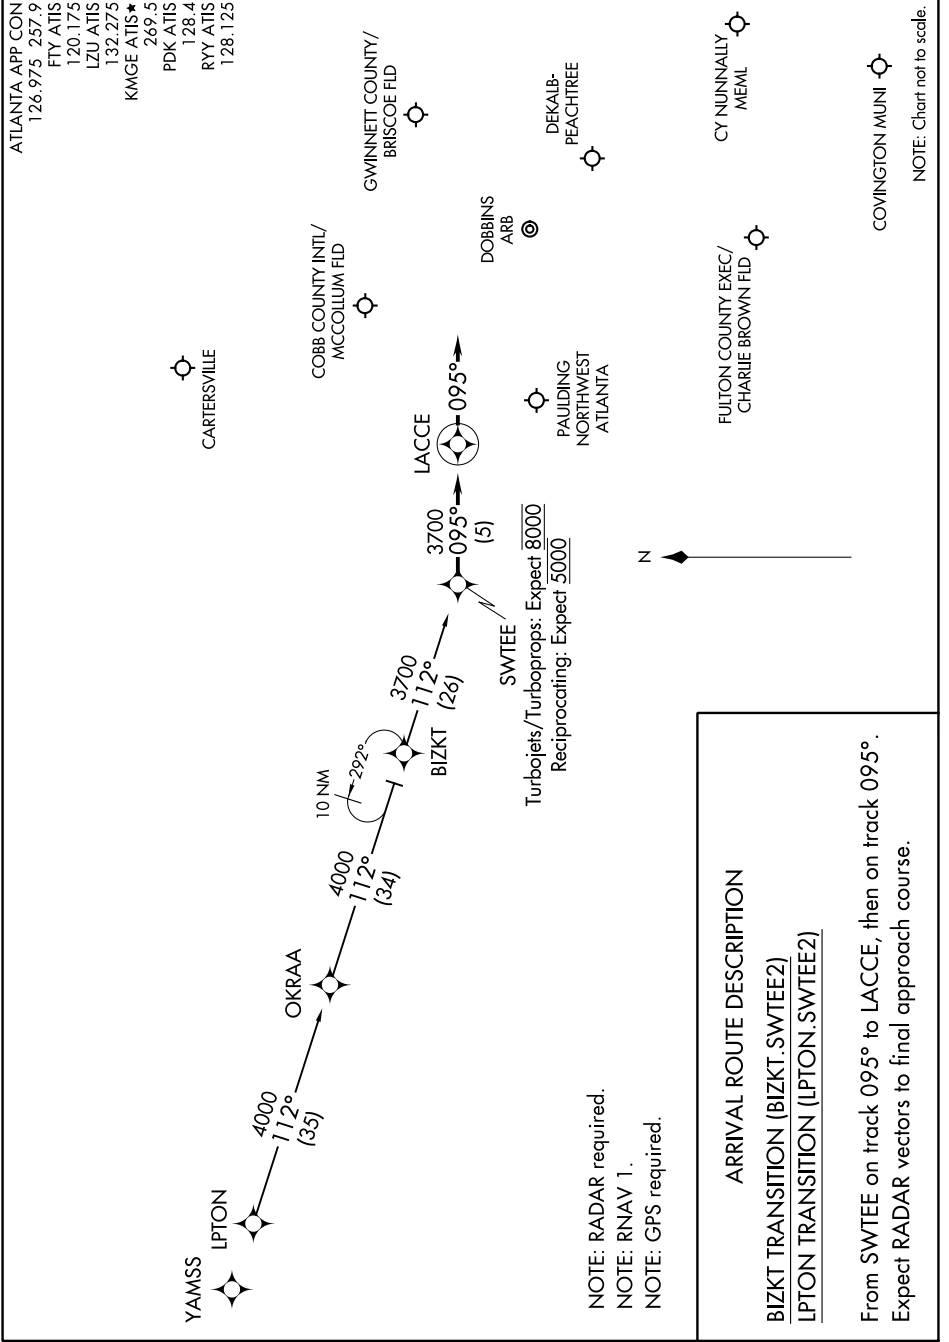

SWTEE TWO ARRIVAL (RNAV)

ATLANTA, GEORGIA

SE-4, 31 OCT 2024 to 28 NOV 2024

SE-4, 31 OCT 2024 to 28 NOV 2024

NOTE: Chart not to scale.

ATLANTA, GEORGIA