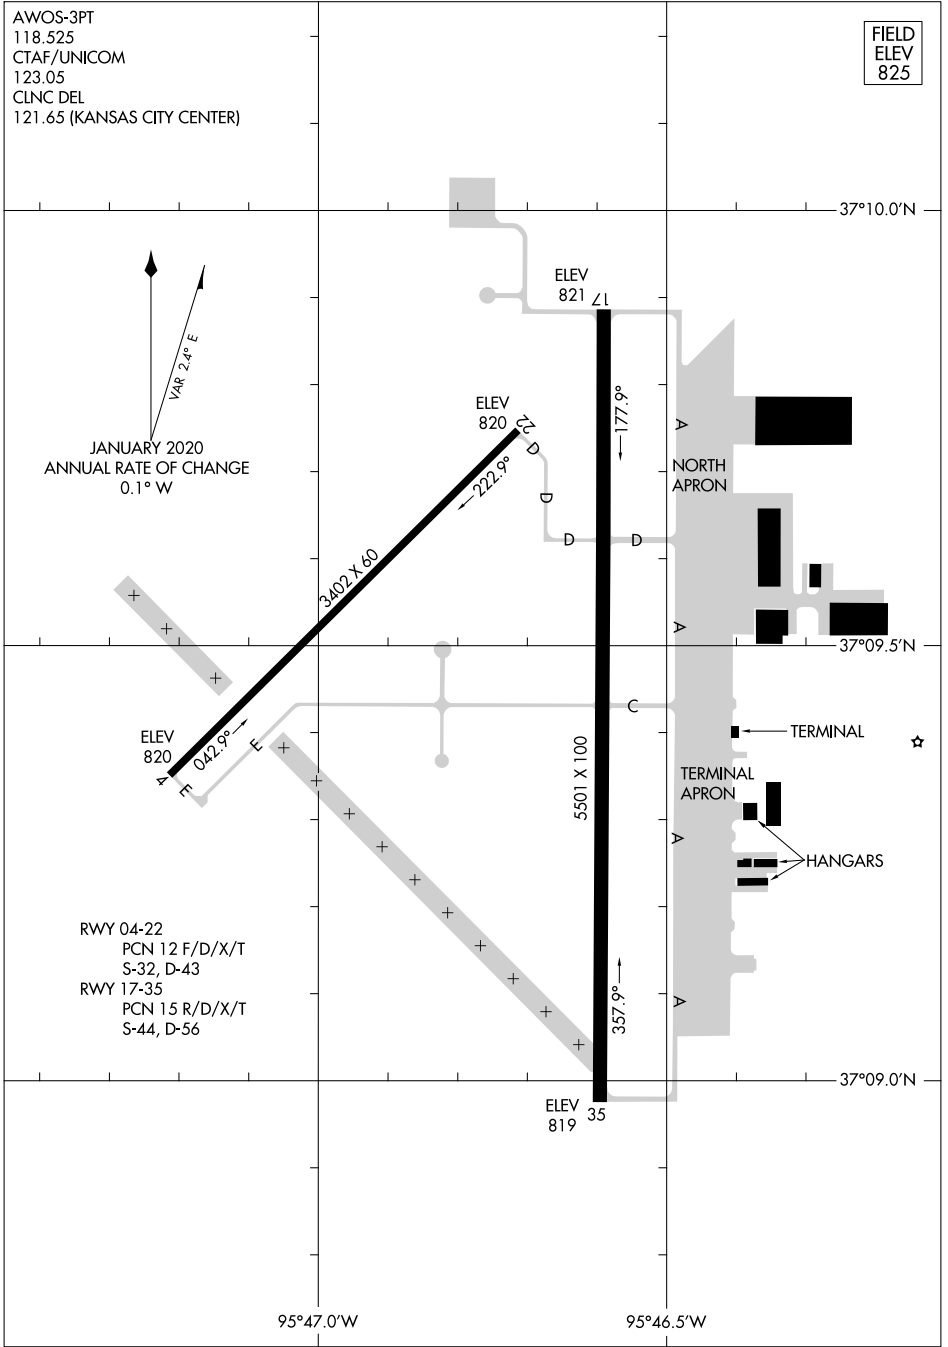

# AIRPORT DIAGRAM

AL-495 (FAA)

INDEPENDENCE MUNI (IDP)  
INDEPENDENCE, KANSAS

AWOS-3PT  
118.525  
CTAF/UNICOM  
123.05  
CLNC DEL  
121.65 (KANSAS CITY CENTER)

FIELD  
ELEV  
825

NC-2, 31 OCT 2024 to 28 NOV 2024

NC-2, 31 OCT 2024 to 28 NOV 2024

AIRPORT DIAGRAM  
22251

INDEPENDENCE, KANSAS  
INDEPENDENCE MUNI (IDP)