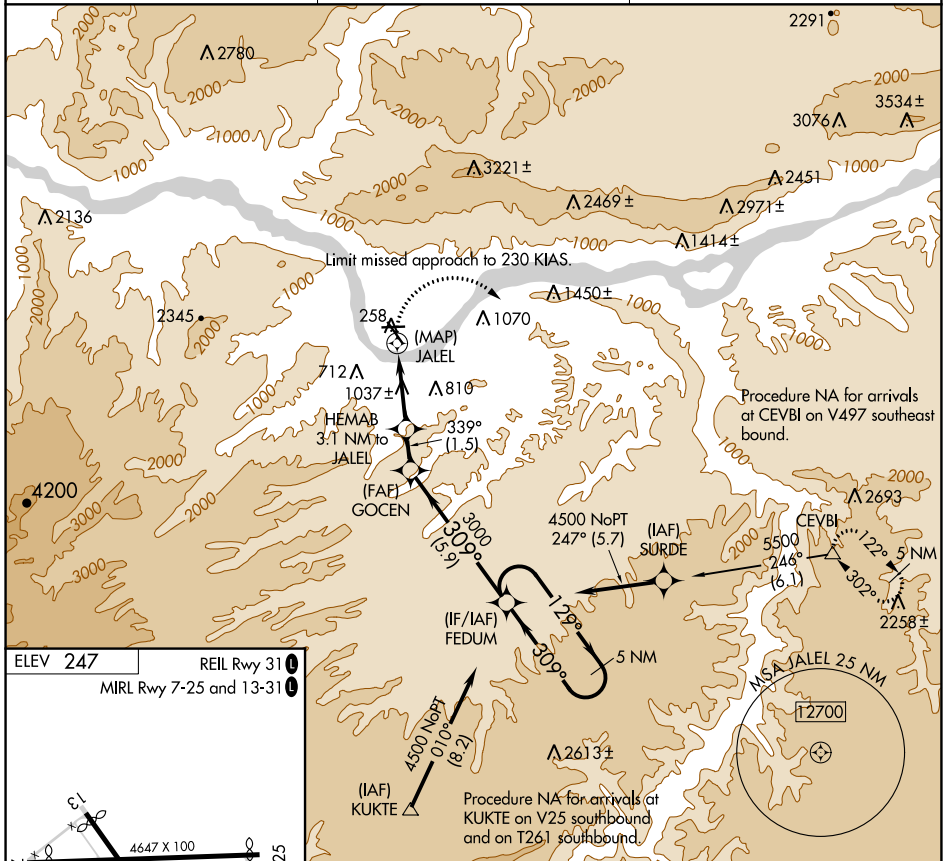

APP CRS	Rwy Idg	N/A
339°	TDZE	N/A
	Apt Elev	247

RNAV (GPS)-A

COLUMBIA GORGE RGNL/THE DALLES MUNI (DLS)

⚠ Circling to Rwy 7, 31 NA at night. When local altimeter setting not received, procedure NA. Circling NA for Cat D north of Rwy 7 and northeast of Rwy 31. DME/DME RNP-0.3 NA.

⚠ MISSED APPROACH: Climbing right turn to 4500 direct CEVBI and hold.

ASOS 135.175	SEATTLE CENTER 119.65 257.6	UNICOM 123.0 (CTAF) 0
------------------------	---------------------------------------	---------------------------------

ELEV 247 REIL Rwy 31
MIRL Rwy 7-25 and 13-31

CATEGORY	A	B	C	D
C CIRCLING	1320-1¼ 1073 (1100-1¼)	1340-1½ 1093 (1100-1½)	1720-3 1473 (1500-3)	2100-3 1853 (1900-3)

NW-1, 31 OCT 2024 to 28 NOV 2024

NW-1, 31 OCT 2024 to 28 NOV 2024