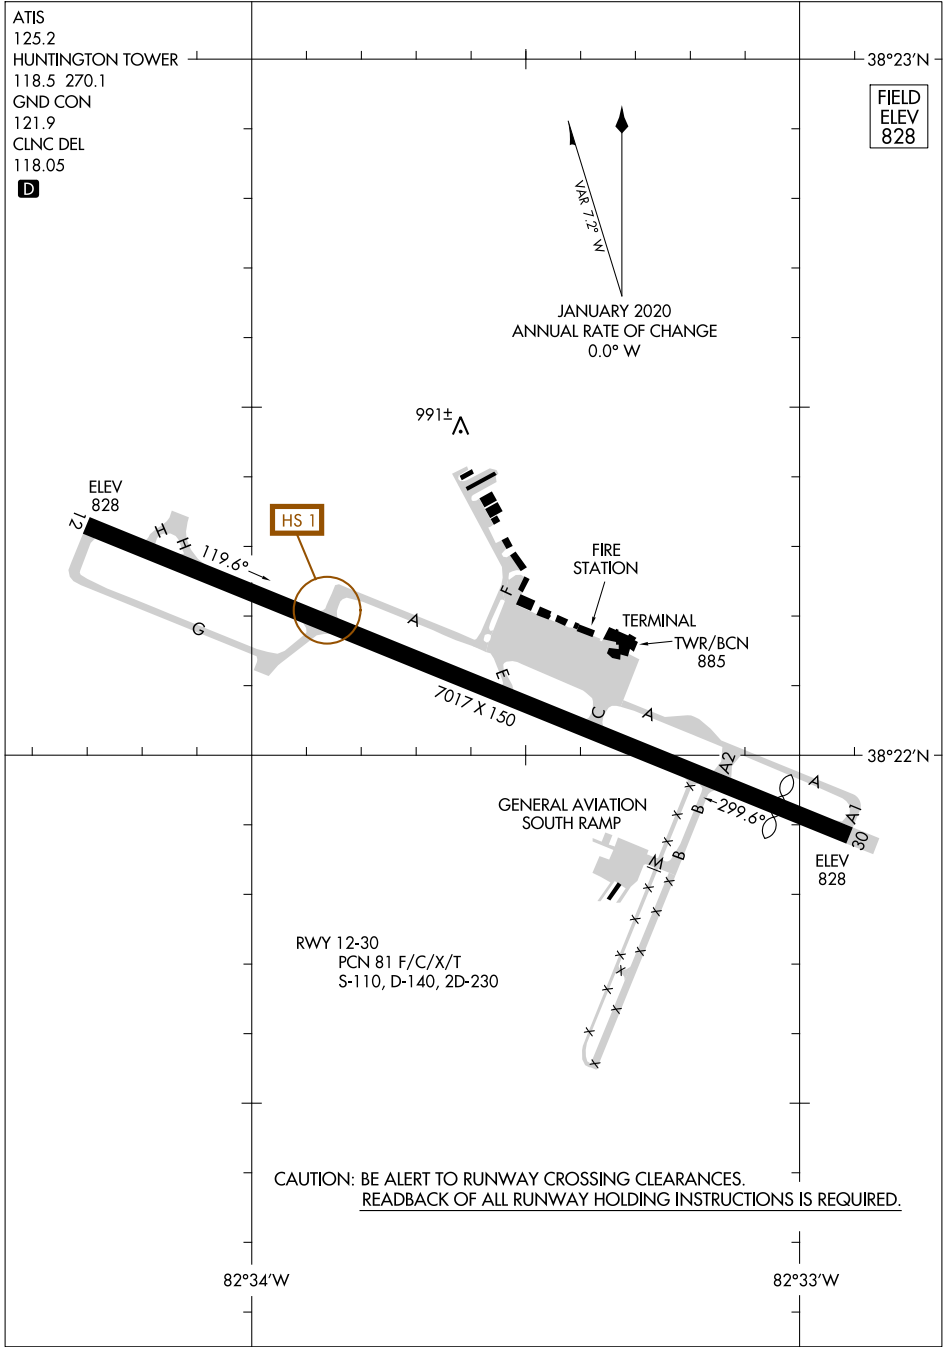

22195

AIRPORT DIAGRAM

TRI-STATE/MILTON J FERGUSON FLD (HT'S)
HUNTINGTON, WEST VIRGINIA

AL-532 (FAA)

ATIS
125.2
HUNTINGTON TOWER
118.5 270.1
GND CON
121.9
CLNC DEL
118.05

D

FIELD
ELEV
828

JANUARY 2020
ANNUAL RATE OF CHANGE
0.0° W

NE-4, 31 OCT 2024 to 28 NOV 2024

NE-4, 31 OCT 2024 to 28 NOV 2024

CAUTION: BE ALERT TO RUNWAY CROSSING CLEARANCES.
READEBACK OF ALL RUNWAY HOLDING INSTRUCTIONS IS REQUIRED.

AIRPORT DIAGRAM

22195

HUNTINGTON, WEST VIRGINIA
TRI-STATE/MILTON J FERGUSON FLD (HT'S)