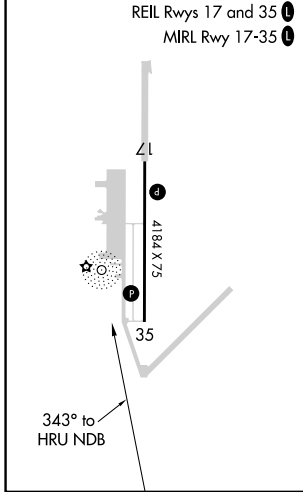

NDB HRU 407	APP CRS 343°	Rwy Idg TDZE Apt Elev	4184 1481 1481
-----------------------	------------------------	-----------------------------	---

NDB RWY 35
HERINGTON RGNL (HRU)

▽ △ NA	Use Manhattan altimeter setting; when not received, use Salina altimeter setting.	MISSED APPROACH: Climb to 3100 then right turn direct HRU NDB and hold.
-------------------------	---	---

MHK ASOS 119.075	KANSAS CITY CENTER 127.35 257.975	CTAF 122.9 0
----------------------------	---	------------------------

NC-2, 31 OCT 2024 to 28 NOV 2024

NC-2, 31 OCT 2024 to 28 NOV 2024

ELEV 1481	TDZE 1481
-----------	-----------

CATEGORY	A	B	C	D
S-35	2340-1 859 (900-1)	2340-1¼ 859 (900-1¼)	2340-2½	859 (900-2½)
C CIRCLING	2340-1¼	859 (900-1¼)	2340-2½ 859 (900-2½)	2340-2¾ 859 (900-2¾)