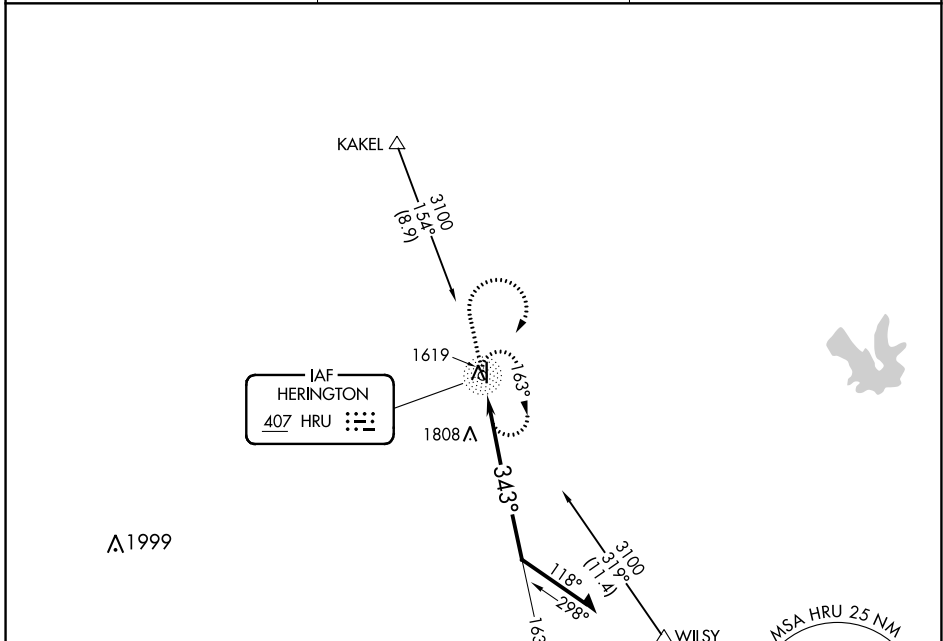

NDB HRU 407	APP CRS 343°	Rwy Idg TDZE Apt Elev	4184 1481 1481

NDB RWY 35
HERINGTON RGNL (HRU)

▽ △ NA	Use Manhattan altimeter setting; when not received, use Salina altimeter setting.	MISSED APPROACH: Climb to 3100 then right turn direct HRU NDB and hold.

MHK ASOS 119.075	KANSAS CITY CENTER 127.35 257.975	CTAF 122.9 0

NC-2, 31 OCT 2024 to 28 NOV 2024

NC-2, 31 OCT 2024 to 28 NOV 2024

ELEV 1481	TDZE 1481