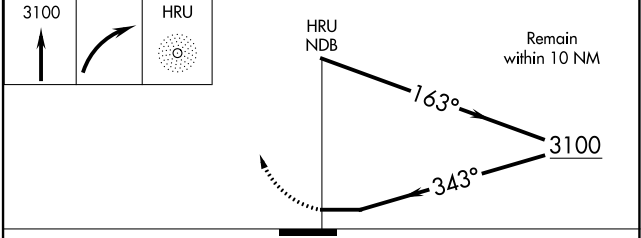

NDB HRU 407	APP CRS 343°	Rwy Idg TDZE Apt Elev	4184 1481 1481
-----------------------	------------------------	-----------------------------	---

NDB RWY 35
HERINGTON RGNL (HRU)

▽ △ NA	Use Manhattan altimeter setting; when not received, use Salina altimeter setting.	MISSED APPROACH: Climb to 3100 then right turn direct HRU NDB and hold.
-------------------------	---	---

CATEGORY	A	B	C	D
S-35	2340-1 859 (900-1)	2340-1¼ 859 (900-1¼)	2340-2½	859 (900-2½)
C CIRCLING	2340-1¼	859 (900-1¼)	2340-2½ 859 (900-2½)	2340-2¾ 859 (900-2¾)