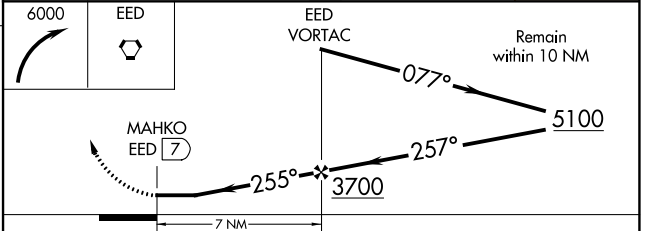

VORTAC EED 115.2 Chan 99	APP CRS 255°	Rwy Idg TDZE Apt Elev	N/A N/A 983
--	------------------------	-----------------------------	--

VOR-A NEEDLES (EED)

⚠ Circling NA for Cats C and D south of Rwy 11-29. **⚠** MISSED APPROACH: Climbing right turn to 6000 direct EED VORTAC and hold.

ASOS 128.325	LOS ANGELES CENTER 134.65 360.65	UNICOM 123.0 (CTAF)
------------------------	--	-------------------------------

MIRL Rws 2-20 and 11-29
REIL Rws 11 and 29

FAF to MAP 7 NM					
Knots	60	90	120	150	180
Min:Sec	7:00	4:40	3:30	2:48	2:20

CATEGORY	A	B	C	D
CIRCLING	1560-1 577 (600-1)	1680-1 697 (700-1)	1680-2 697 (700-2)	1960-3 977 (1000-3)

SW-3, 31 OCT 2024 to 28 NOV 2024

SW-3, 31 OCT 2024 to 28 NOV 2024