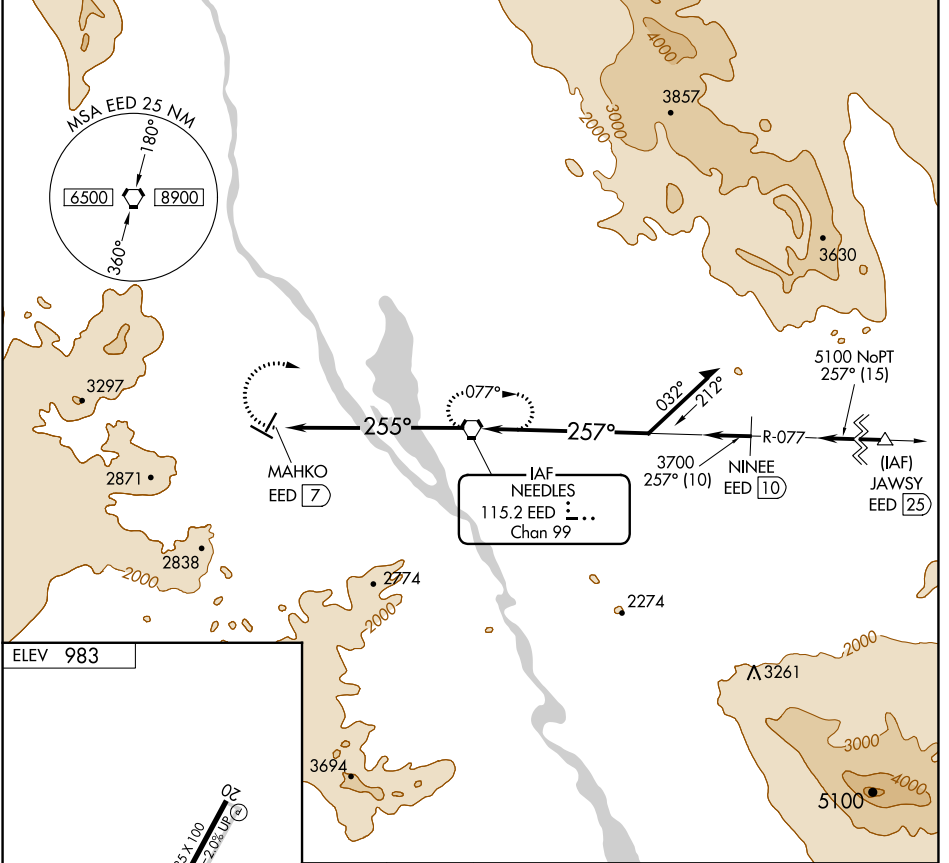

VORTAC EED 115.2 Chan 99	APP CRS 255°	Rwy Idg TDZE Apt Elev	N/A N/A 983
--	------------------------	-----------------------------	--

VOR-A NEEDLES (EED)

⚠ Circling NA for Cats C and D south of Rwy 11-29. **⚠** MISSED APPROACH: Climbing right turn to 6000 direct EED VORTAC and hold.

ASOS 128.325	LOS ANGELES CENTER 134.65 360.65	UNICOM 123.0 (CTAF)
------------------------	--	-------------------------------

MIRL Rws 2-20 and 11-29
REIL Rws 11 and 29

FAF to MAP 7 NM					
Knots	60	90	120	150	180
Min:Sec	7:00	4:40	3:30	2:48	2:20

CATEGORY	A	B	C	D
CIRCLING	1560-1 577 (600-1)	1680-1 697 (700-1)	1680-2 697 (700-2)	1960-3 977 (1000-3)

SW-3, 31 OCT 2024 to 28 NOV 2024

SW-3, 31 OCT 2024 to 28 NOV 2024