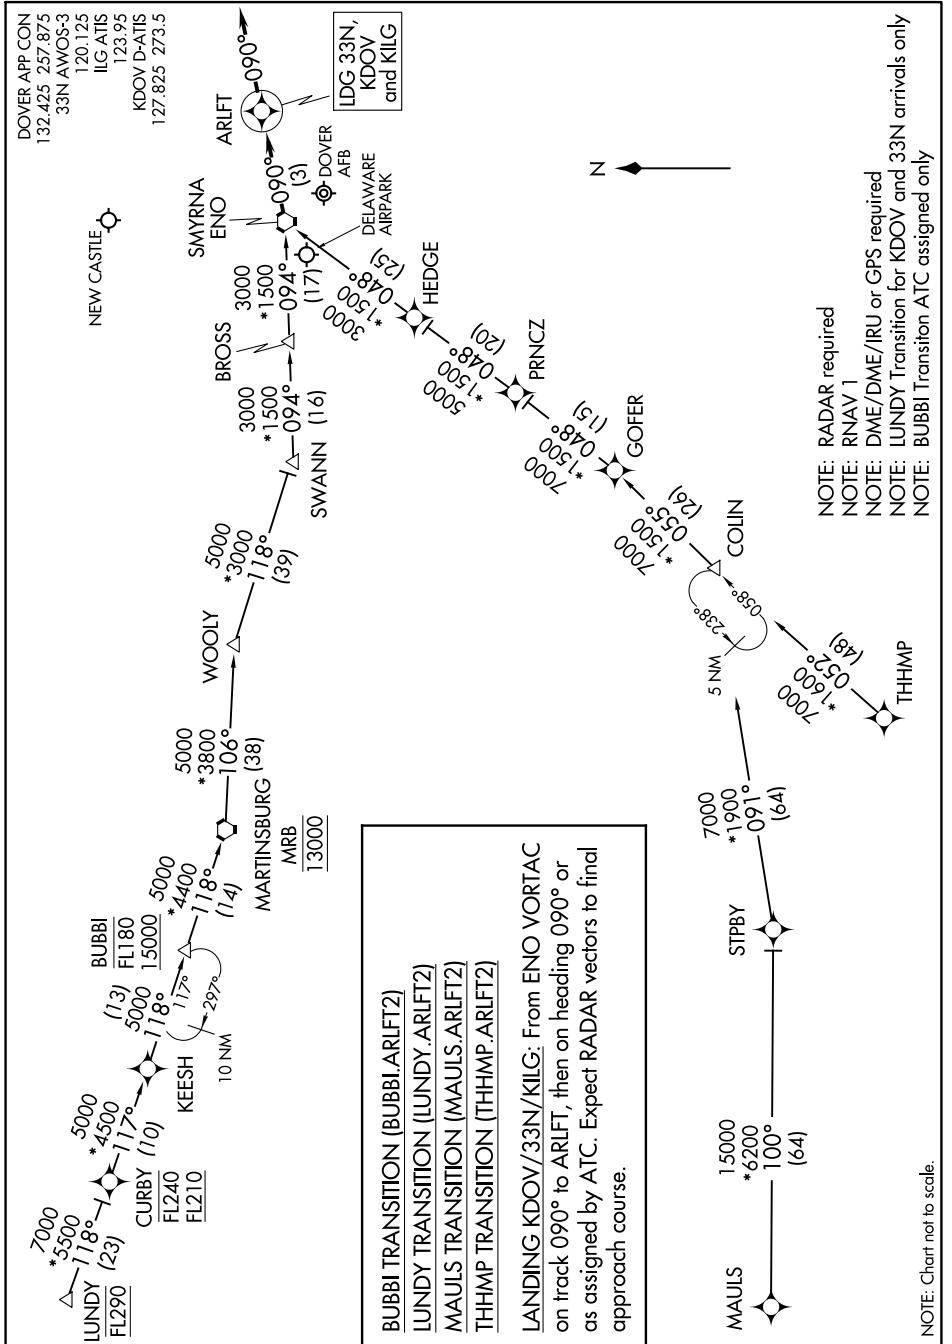

ARLFT TWO ARRIVAL (RNAV)

DOVER/CHESWOLD, DELAWARE

NE-3, 31 OCT 2024 to 28 NOV 2024

NE-3, 31 OCT 2024 to 28 NOV 2024

ARLFT TWO ARRIVAL (RNAV)

DOVER/CHESWOLD, DELAWARE