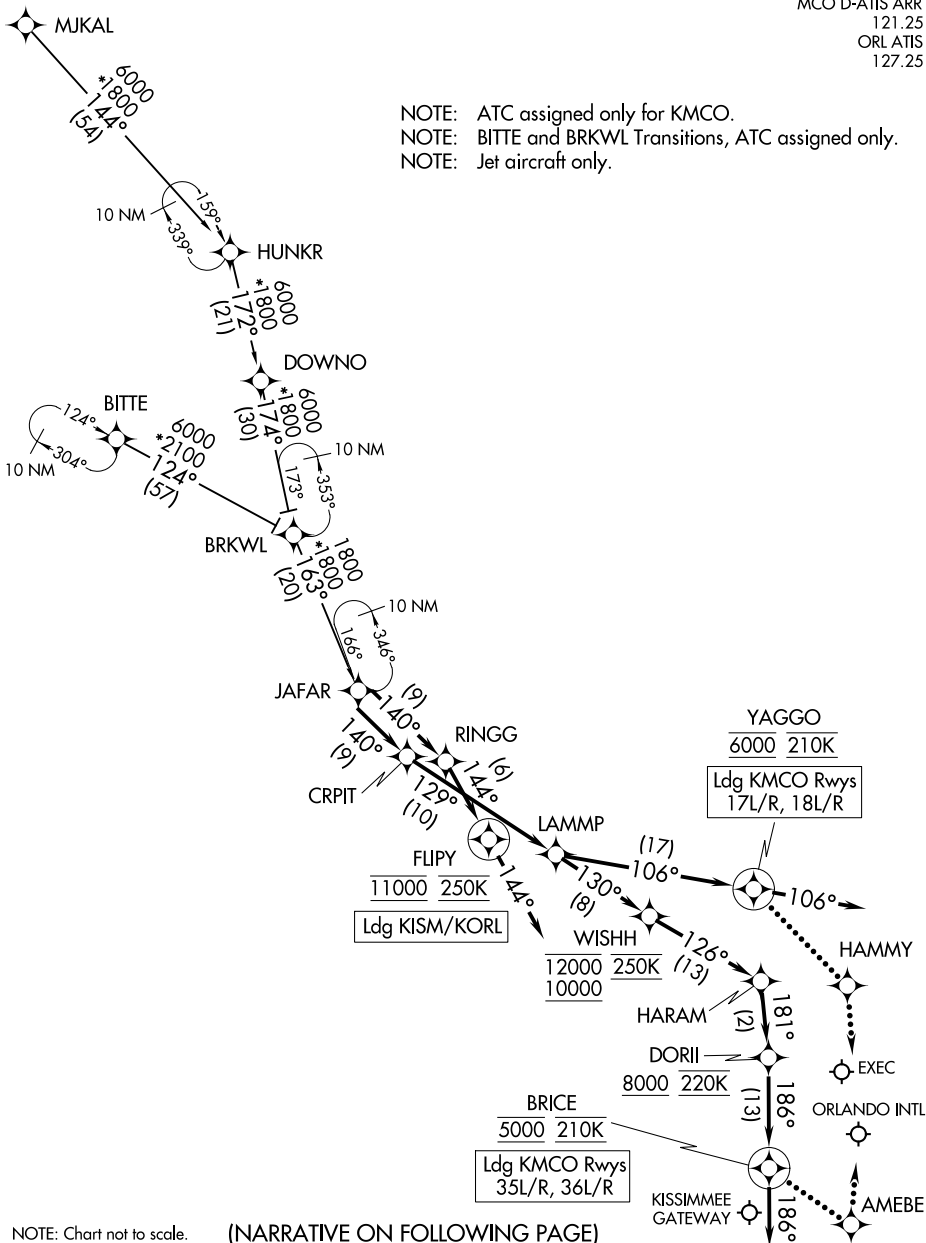

JAFAR THREE ARRIVAL (RNAV)

ORLANDO, FLORIDA

RNAV 1 - DME/DME/IRU or GPS.
RADAR required.

ORLANDO APP CON
134.05 339.8
ISM ATIS
128.775
MCO D-ATIS ARR
121.25
ORLATIS
127.25

NOTE: ATC assigned only for KMCO.
NOTE: BITTE and BRKWL Transitions, ATC assigned only.
NOTE: Jet aircraft only.

SE-3, 31 OCT 2024 to 28 NOV 2024

SE-3, 31 OCT 2024 to 28 NOV 2024

NOTE: Chart not to scale. (NARRATIVE ON FOLLOWING PAGE)

JAFAR THREE ARRIVAL (RNAV)

ORLANDO, FLORIDA